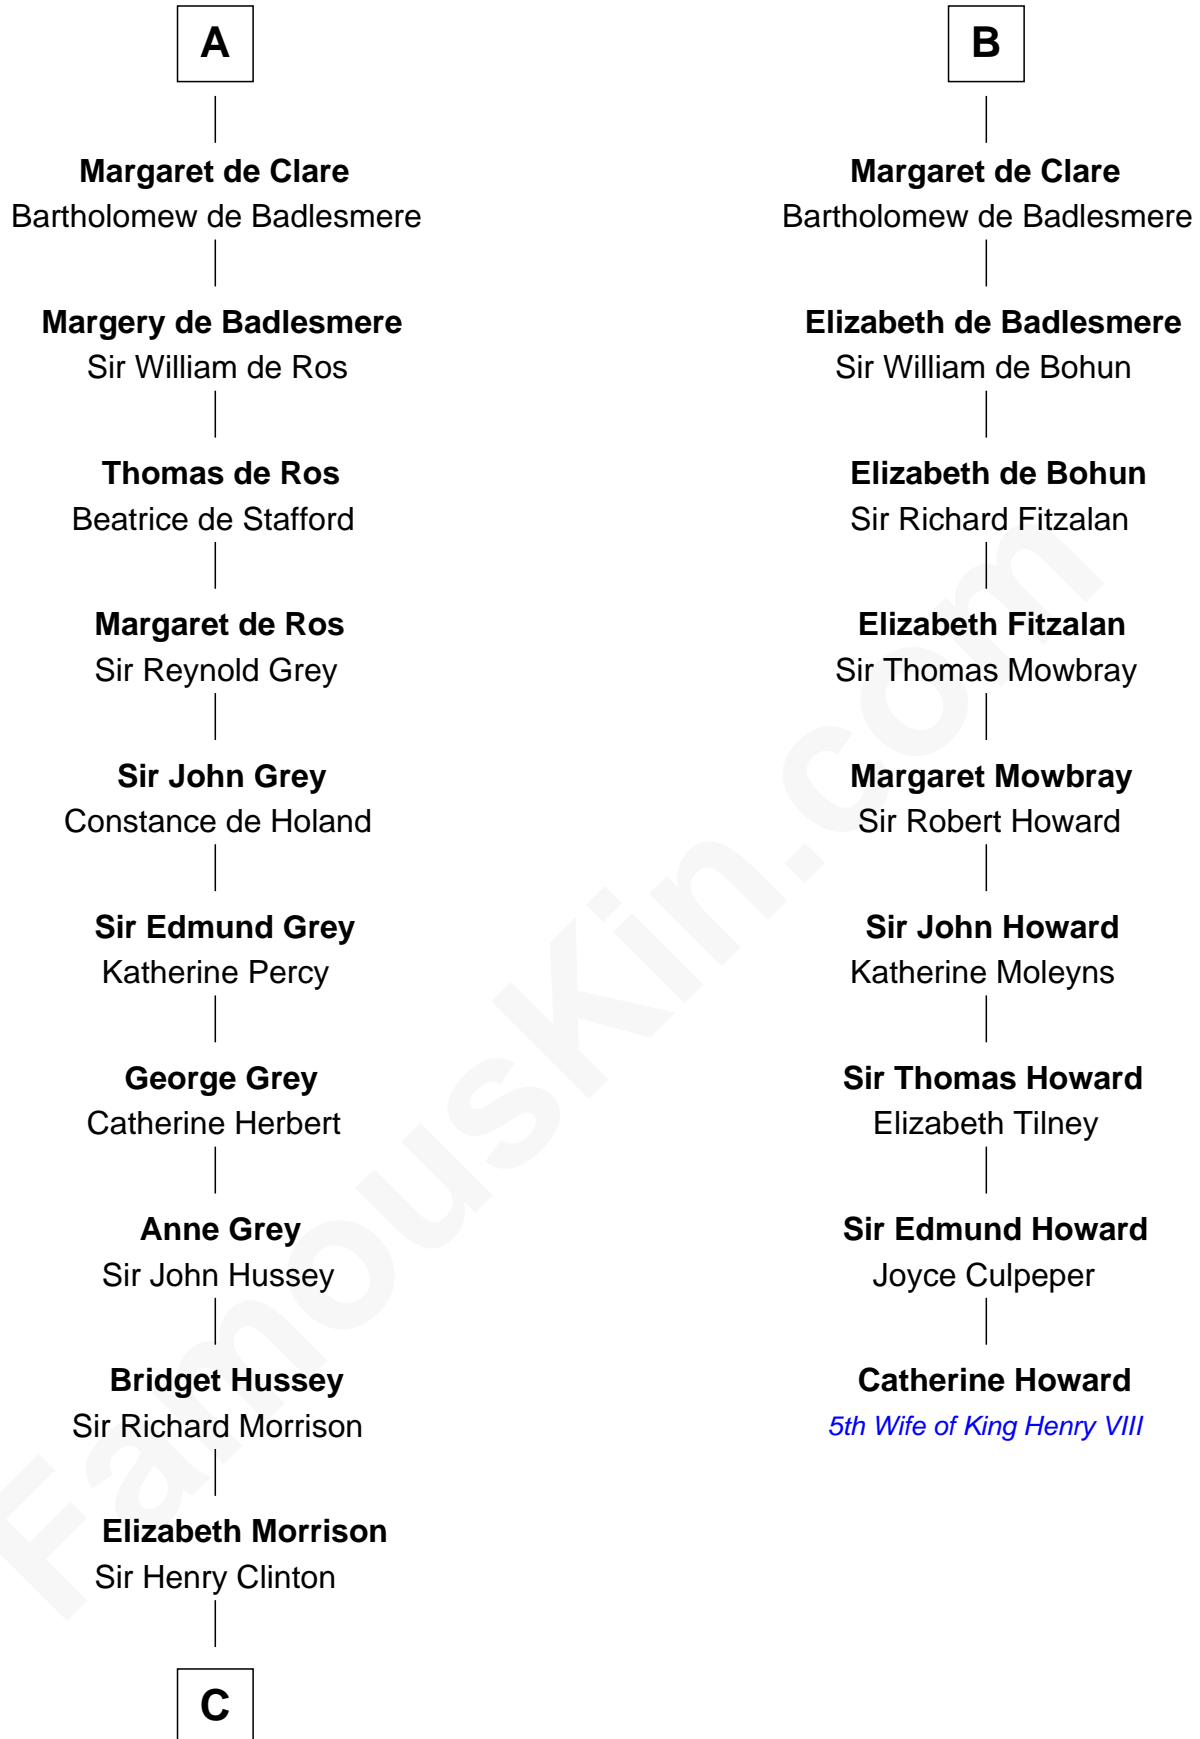

FamousKin.com Relationship Chart of

George Clinton

4th U.S. Vice President

15th cousin 6 times removed of

Catherine Howard

5th Wife of King Henry VIII

Rhiwallon ap Cynfyn

C

—
Sir Henry Clinton alias Fynes

Elizabeth Hickman

—
William Clinton

Elizabeth Kennedy

—
James Clinton

Elizabeth Smith

—
Charles Clinton

Elizabeth Denniston