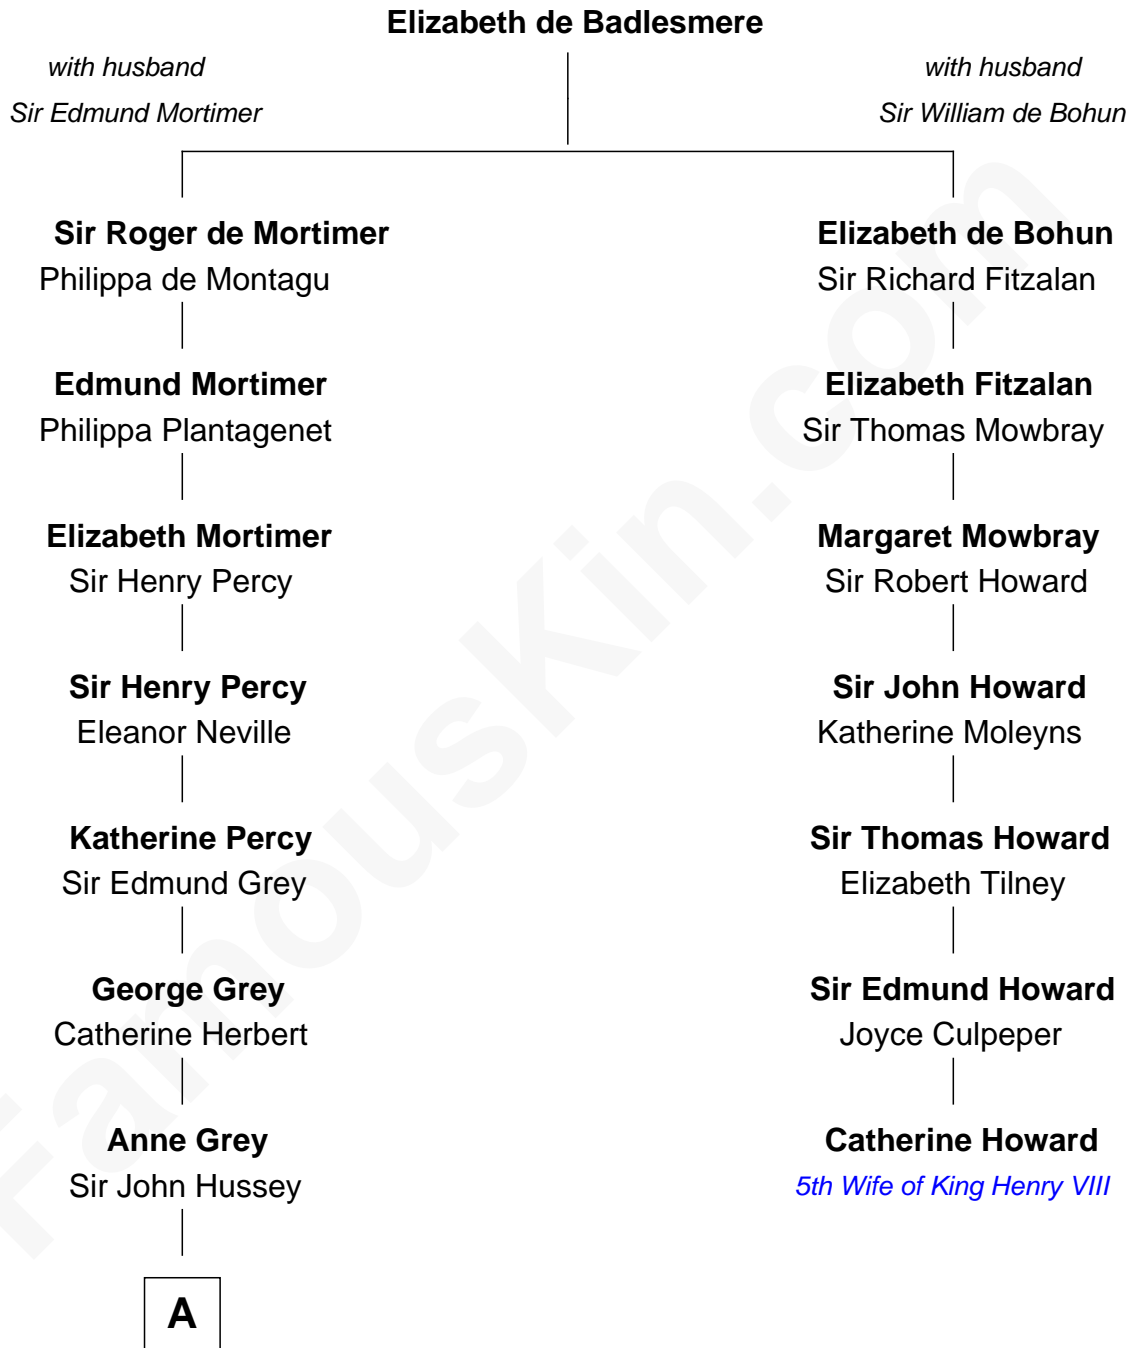

# FamousKin.com Relationship Chart of

**George Clinton**

*4th U.S. Vice President*

6th cousin 7 times removed of

**Catherine Howard**

*5th Wife of King Henry VIII*

**A**

—  
**Bridget Hussey**  
Sir Richard Morrison

—  
**Elizabeth Morrison**  
Sir Henry Clinton

—  
**Sir Henry Clinton alias Fynes**  
Elizabeth Hickman

—  
**William Clinton**  
Elizabeth Kennedy

—  
**James Clinton**  
Elizabeth Smith

—  
**Charles Clinton**  
Elizabeth Denniston

—  
**George Clinton**  
*4th U.S. Vice President*

FamousKin.com