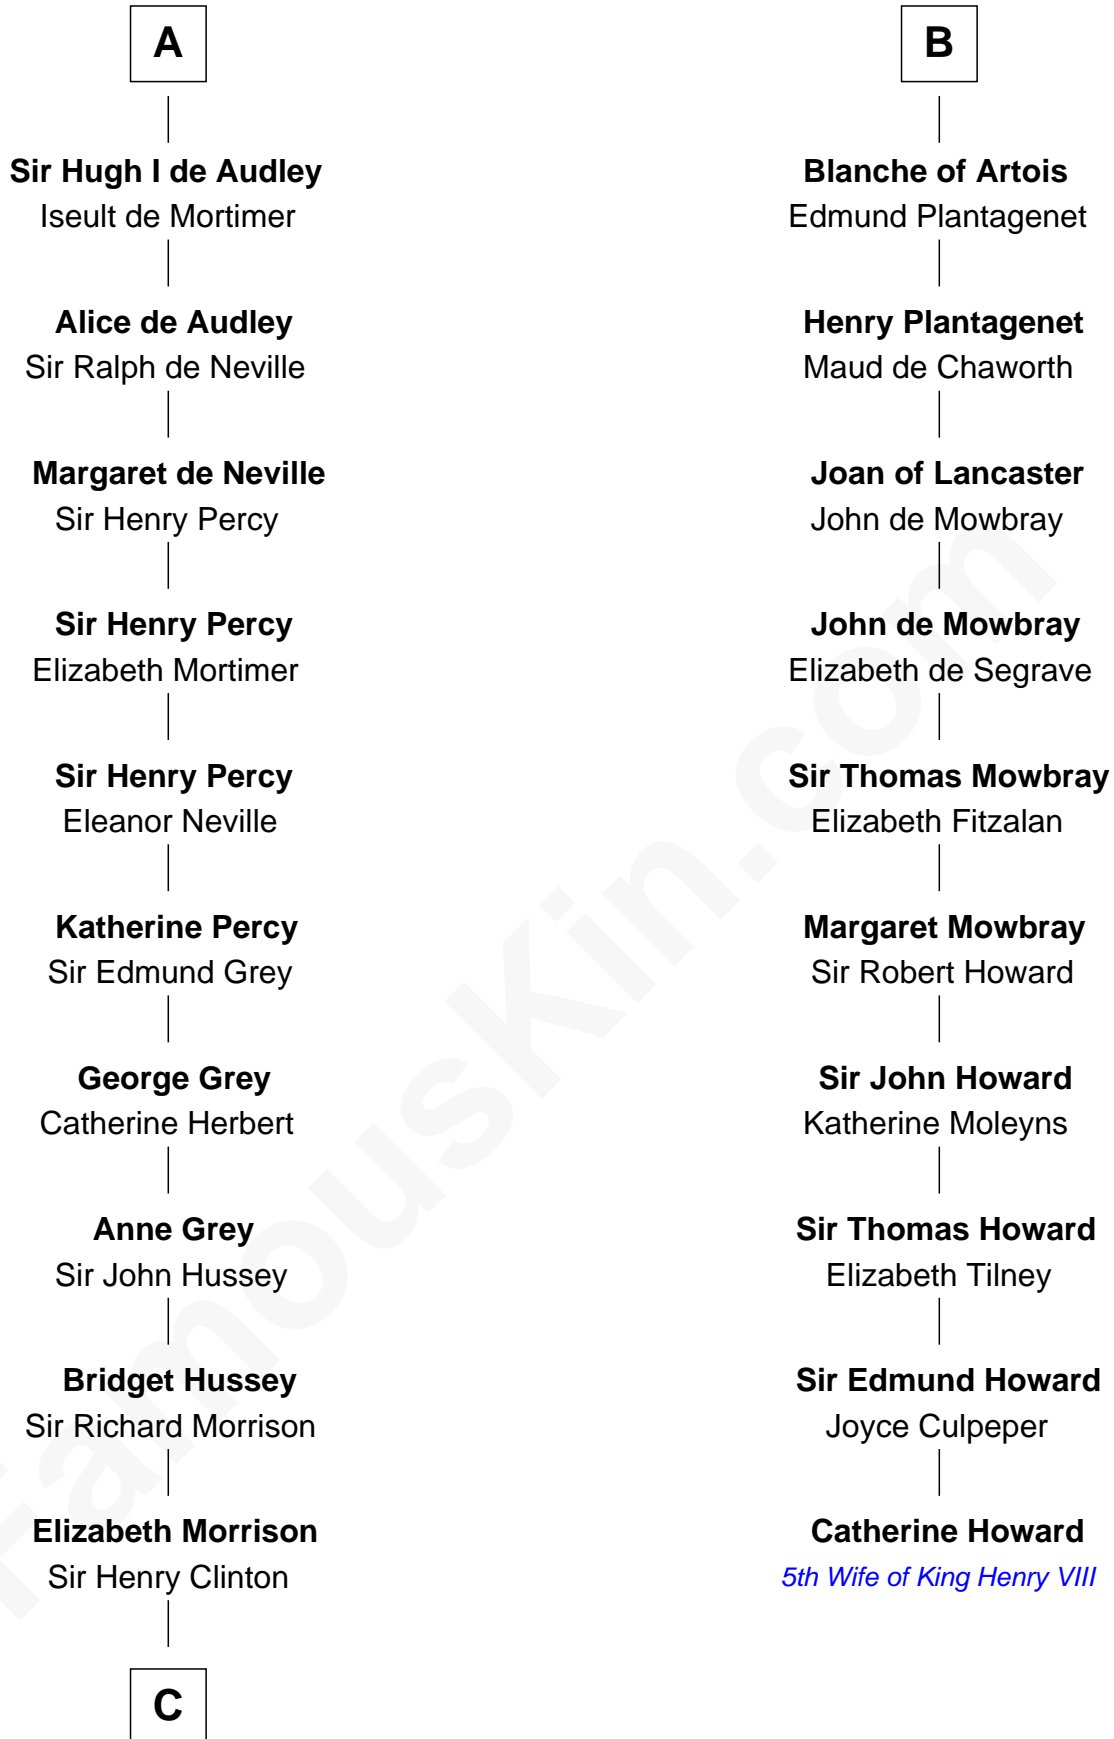

# FamousKin.com Relationship Chart of

**George Clinton**

*4th U.S. Vice President*

16th cousin 5 times removed of

**Catherine Howard**

*5th Wife of King Henry VIII*

**Albert III, Count of Namur**

Ida of Saxony

**Adelaide of Namur**

Otto II of Chiny

**Ide de Chiny**

Gottfried I, Count of Louvain

**Godfrey II, Count of Louvain**

Luitgarde of Sulzbach

**Godfrey III, Count of Louvain**

Marguerite of Limbourg

**Henry I, Duke of Brabant**

Mathilde of Boulogne

**Henry II, Duke of Brabant**

Marie of Hohenstaufen

**Matilda of Brabant**

Robert I, Count of Artois

**B**

**C**