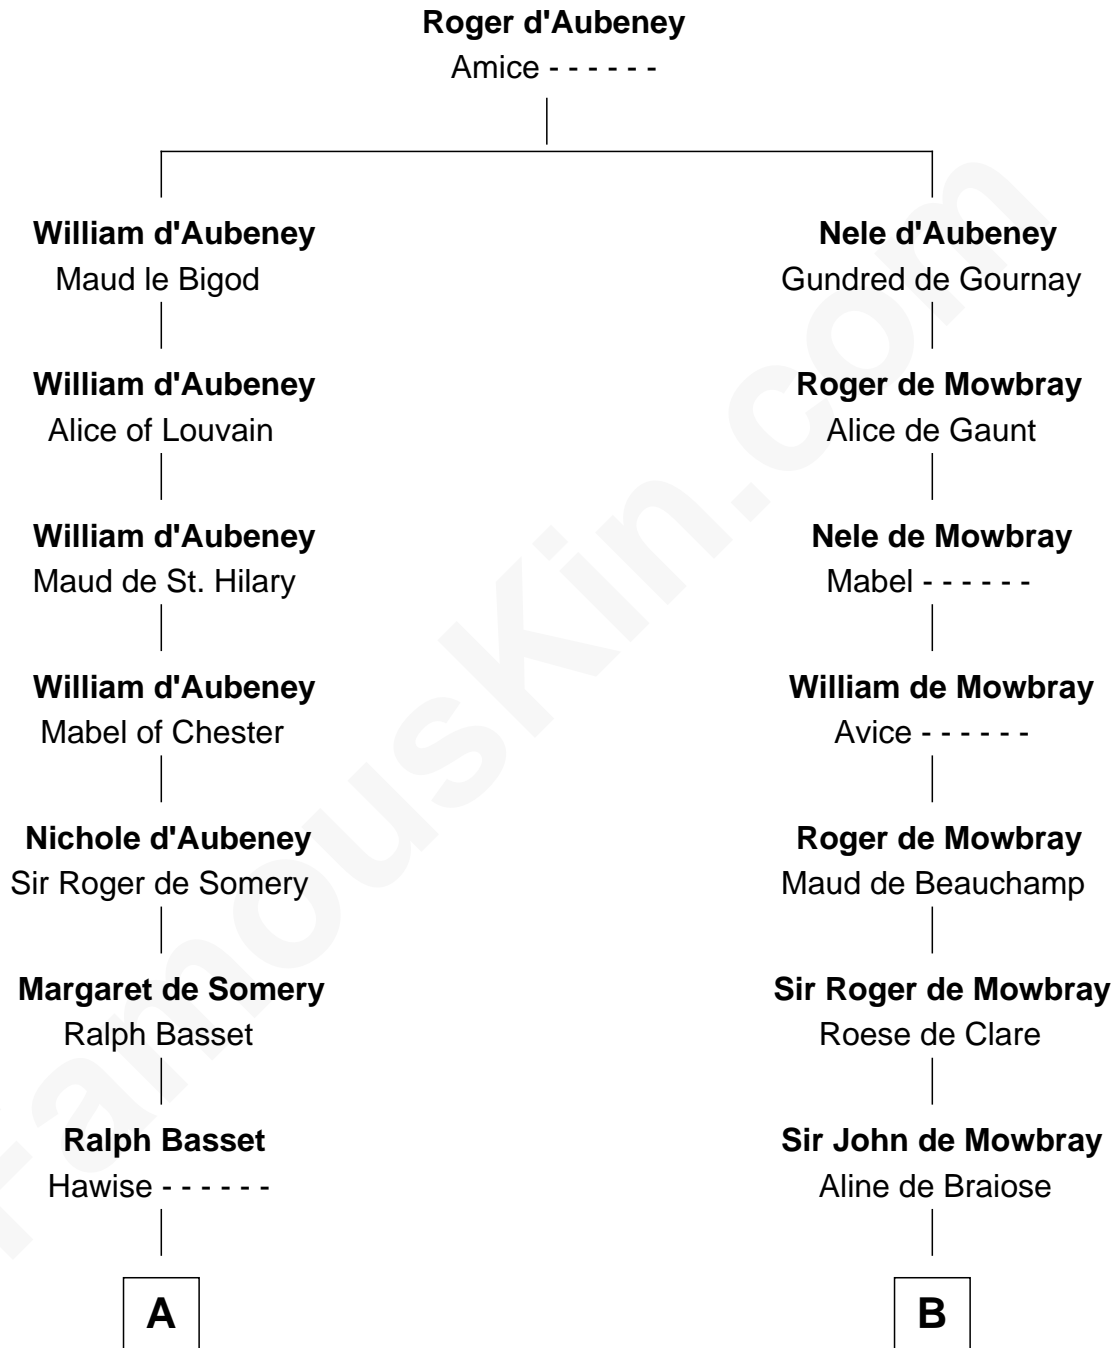

FamousKin.com

Relationship Chart of

George Clinton

4th U.S. Vice President

14th cousin 7 times removed of

Catherine Howard

5th Wife of King Henry VIII

C

—
Sir Henry Clinton alias Fynes

Elizabeth Hickman

—
William Clinton

Elizabeth Kennedy

—
James Clinton

Elizabeth Smith

—
Charles Clinton

Elizabeth Denniston

—
George Clinton

4th U.S. Vice President

FamousKin.com