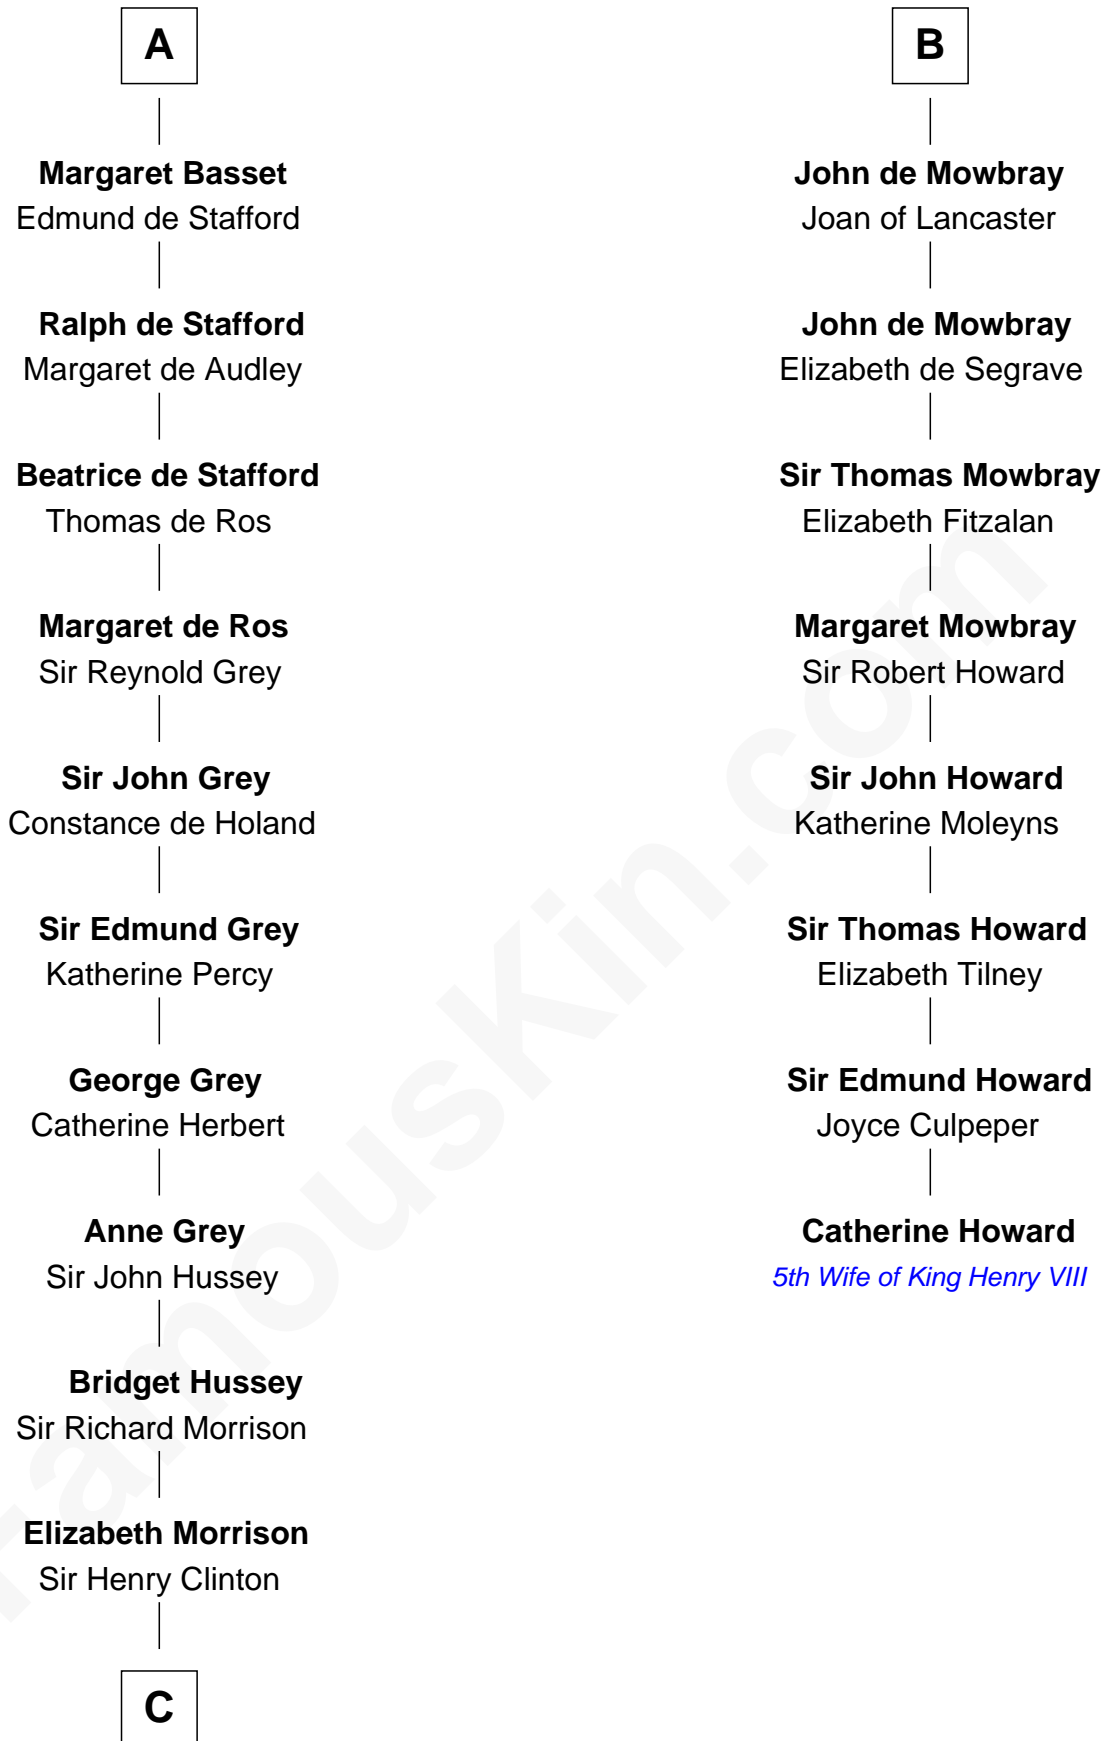

FamousKin.com

Relationship Chart of

George Clinton

4th U.S. Vice President

14th cousin 7 times removed of

Catherine Howard

5th Wife of King Henry VIII

C

—
Sir Henry Clinton alias Fynes

Elizabeth Hickman

—
William Clinton

Elizabeth Kennedy

—
James Clinton

Elizabeth Smith

—
Charles Clinton

Elizabeth Denniston