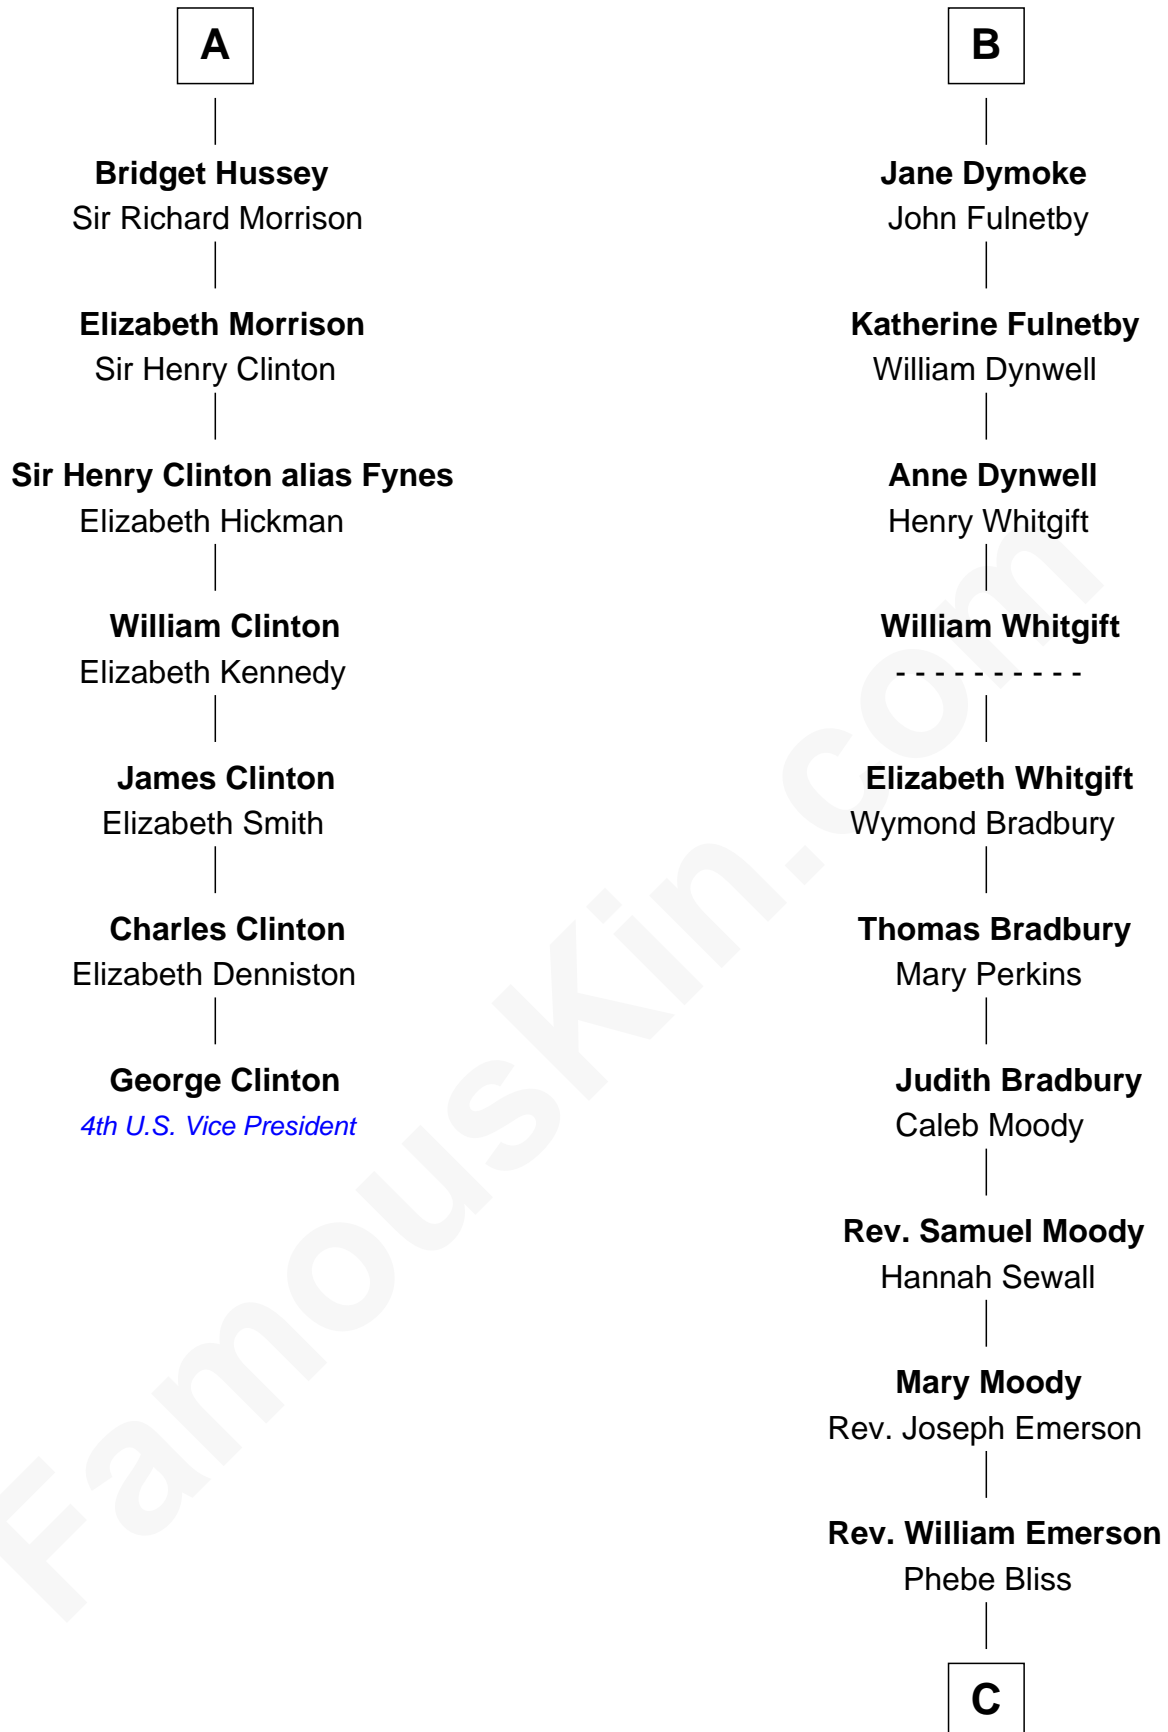

# FamousKin.com Relationship Chart of

**George Clinton**

*4th U.S. Vice President*

13th cousin 5 times removed of

**Ralph Waldo Emerson**

*American Poet*

**C**

Rev. William Emerson

Ruth Haskins

Ralph Waldo Emerson

*American Poet*

FamousKin.com