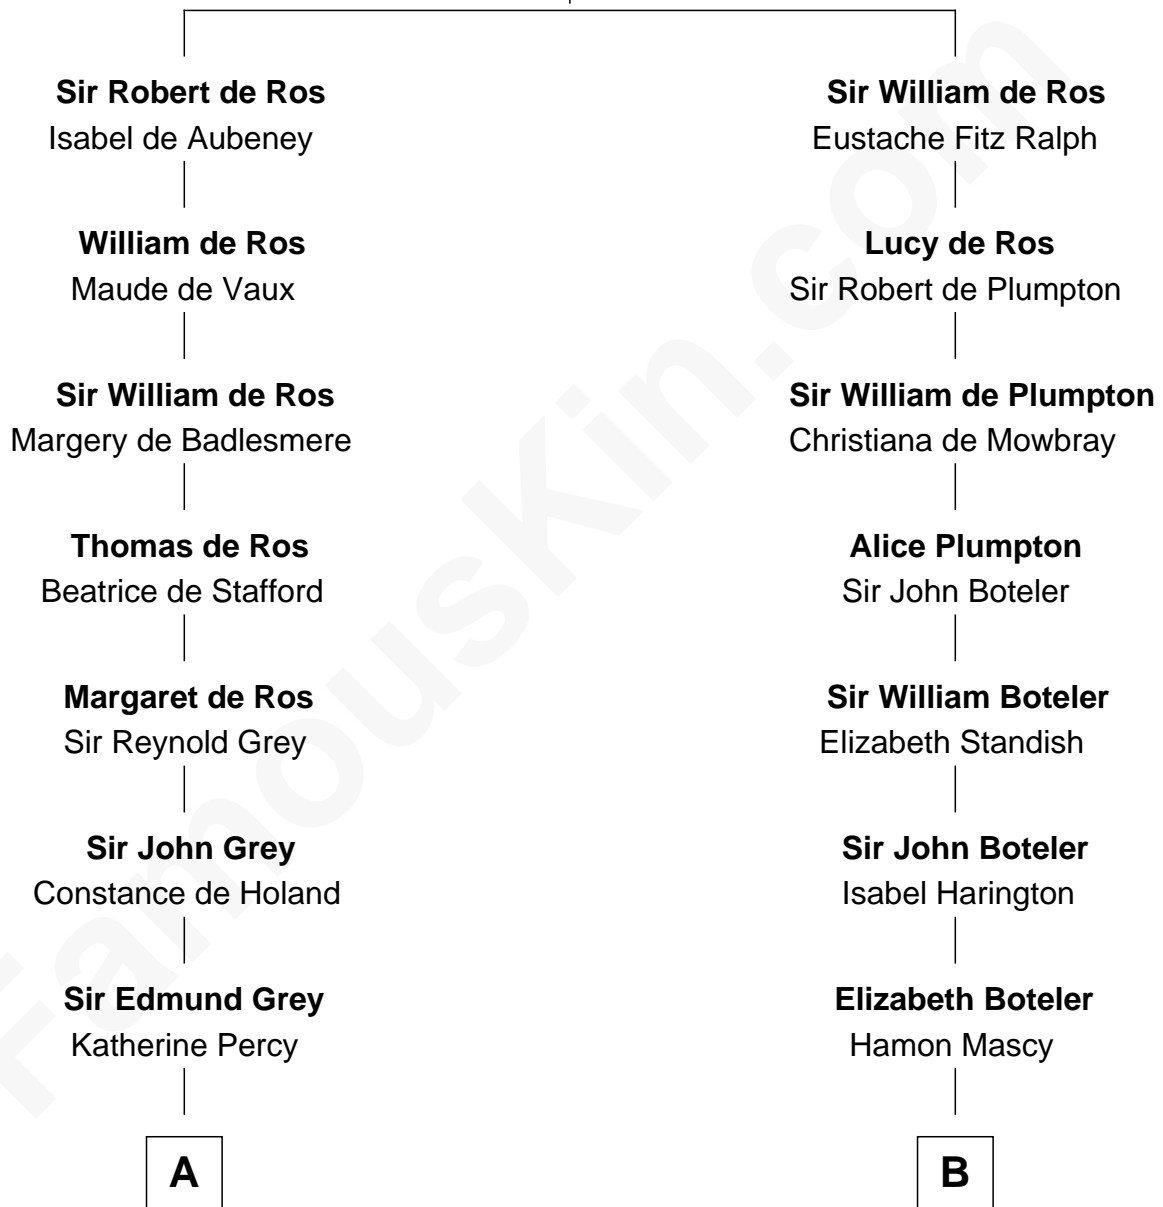

# FamousKin.com Relationship Chart of

**George Clinton**

*4th U.S. Vice President*

15th cousin 4 times removed of

**Ellen (Herndon) Arthur**

*Wife of President Chester A. Arthur*

**Sir William de Ros**

Lucy FitzPiers

C

**Dabney Herndon**

Elizabeth Hull

**Capt. William Lewis Herndon**  
Frances Elizabeth Hansborough

**Ellen (Herndon) Arthur**

*Wife of President Chester Arthur*

FamousKin.com