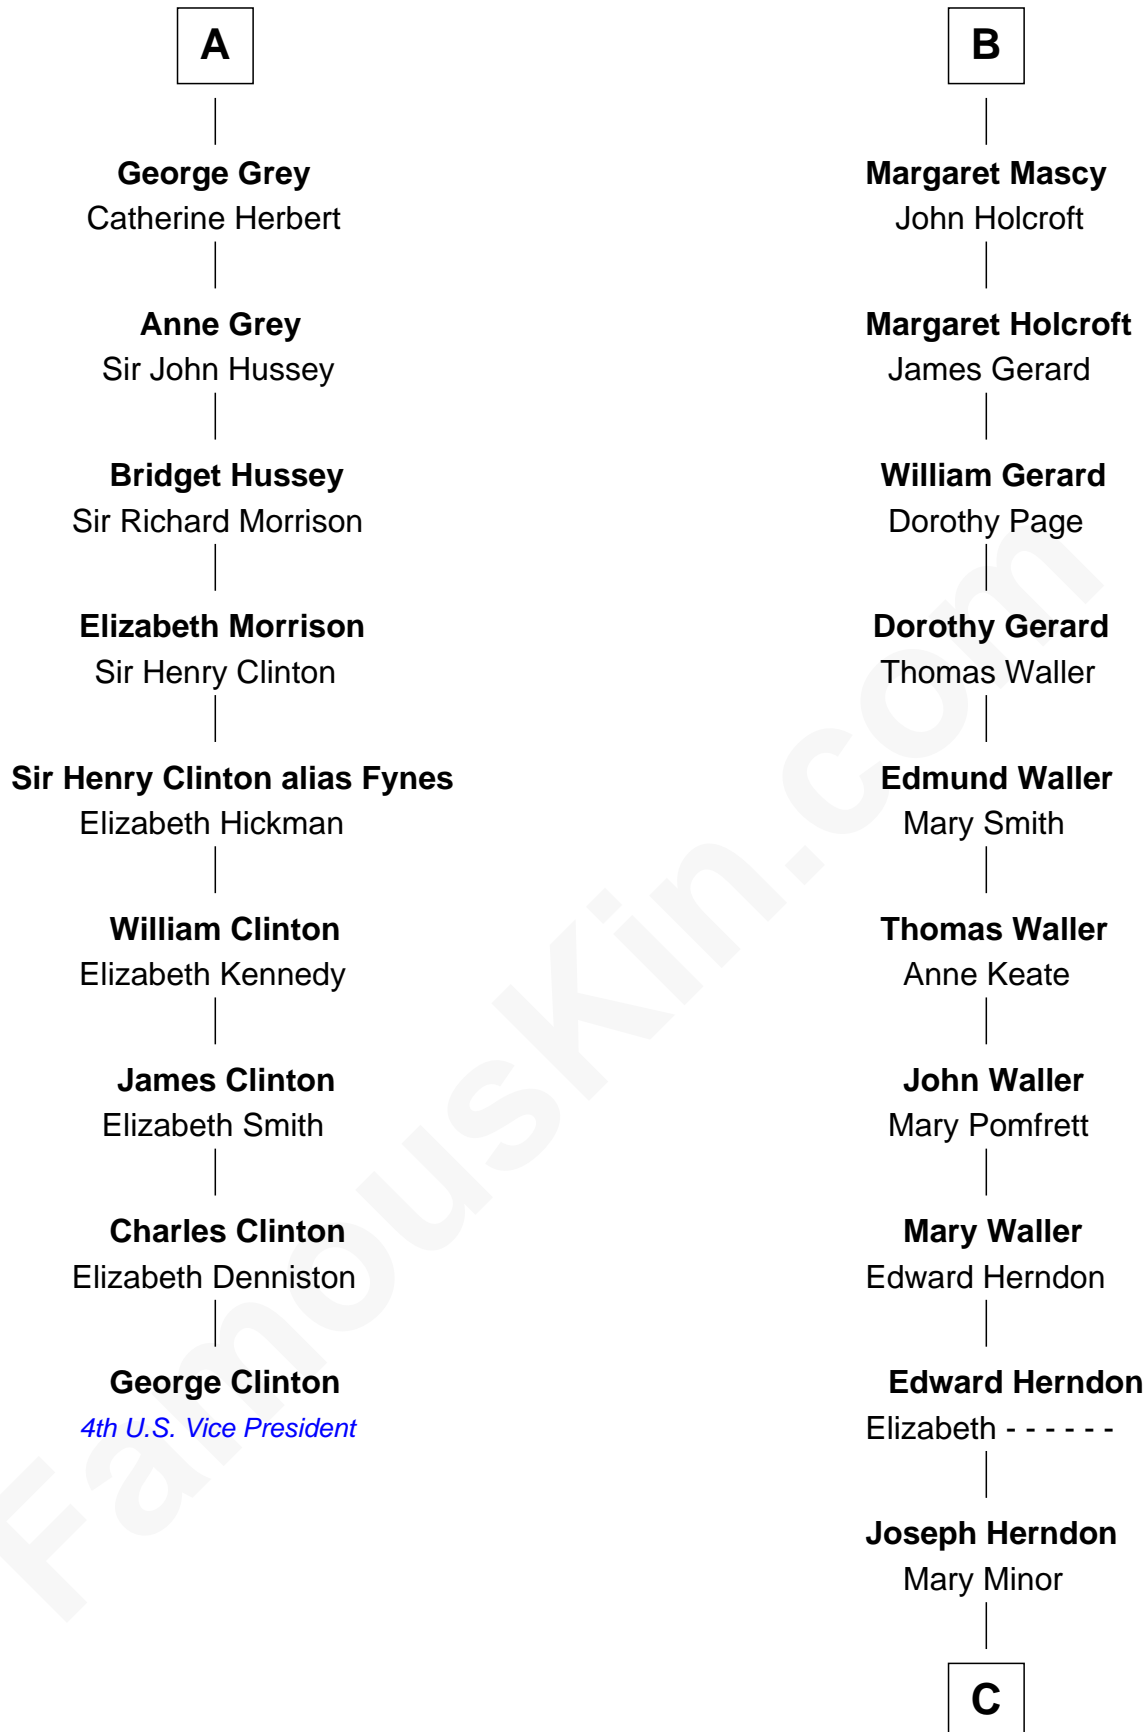

# FamousKin.com Relationship Chart of

**George Clinton**

*4th U.S. Vice President*

15th cousin 4 times removed of

**Ellen (Herndon) Arthur**

*Wife of President Chester A. Arthur*

**Sir William de Ros**

Lucy FitzPiers

C

**Dabney Herndon**

Elizabeth Hull

**Capt. William Lewis Herndon**  
Frances Elizabeth Hansborough

**Ellen (Herndon) Arthur**

*Wife of President Chester Arthur*

FamousKin.com