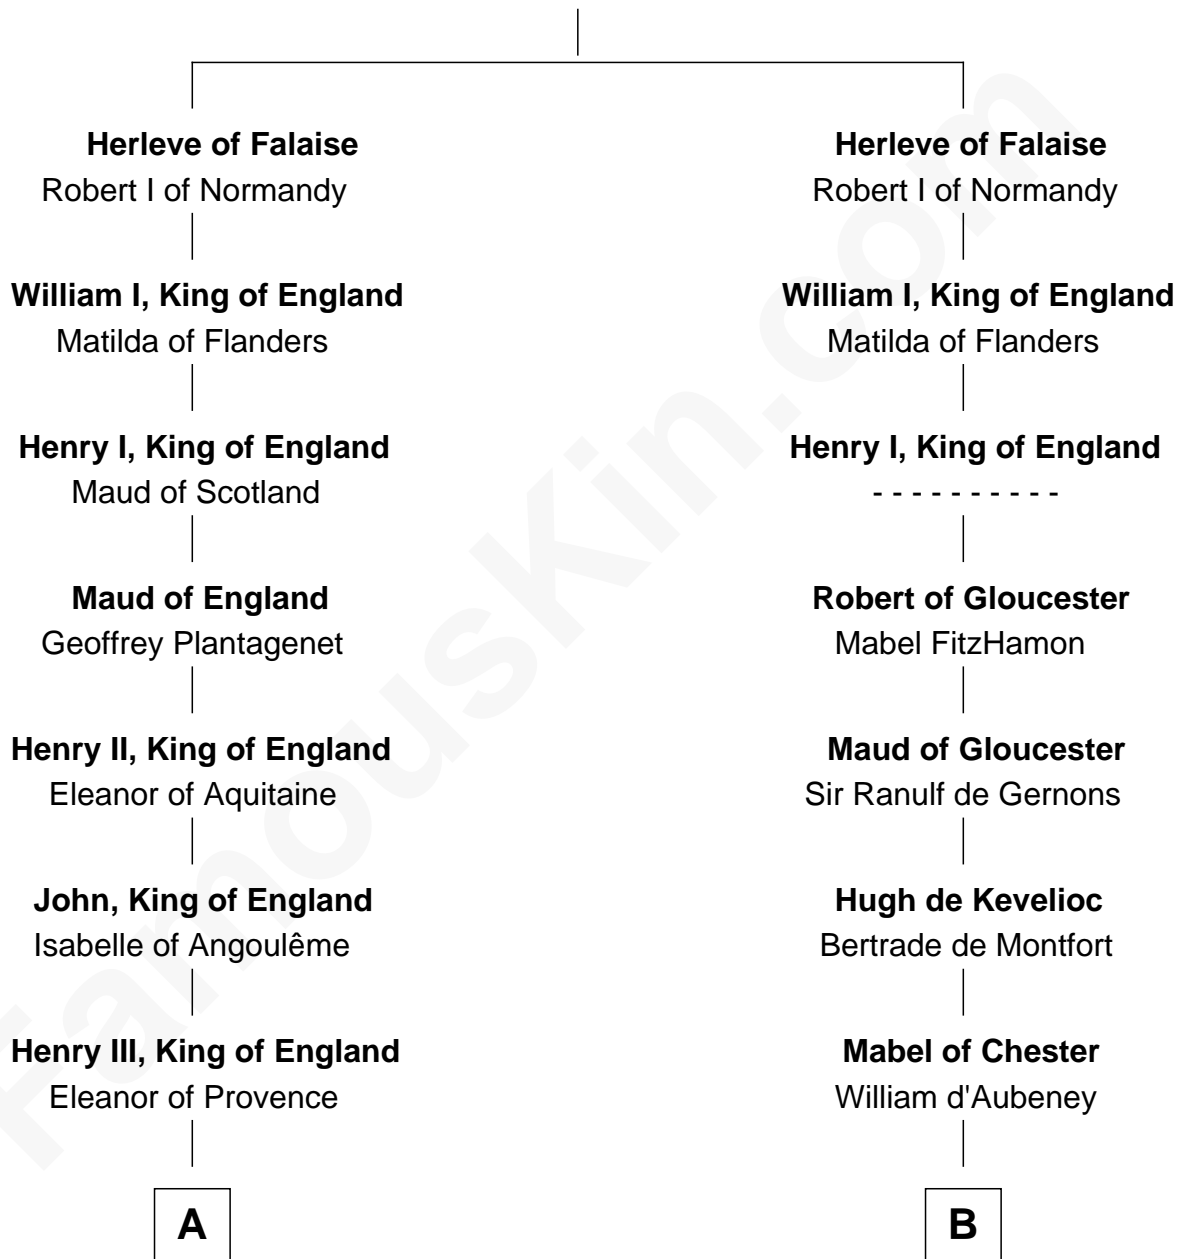

FamousKin.com

Relationship Chart of

George Clinton

4th U.S. Vice President

19th cousin 2 times removed of

Rev. John Whittingham

(c1616 - 1639) Great Migration Immigrant 1637

Fulbert of Falaise

C

Sir Henry Clinton alias Fynes

Elizabeth Hickman

William Clinton

Elizabeth Kennedy

James Clinton

Elizabeth Smith

Charles Clinton

Rev. John Whittingham

Great Migration Immigrant 1637

FamousKin.com