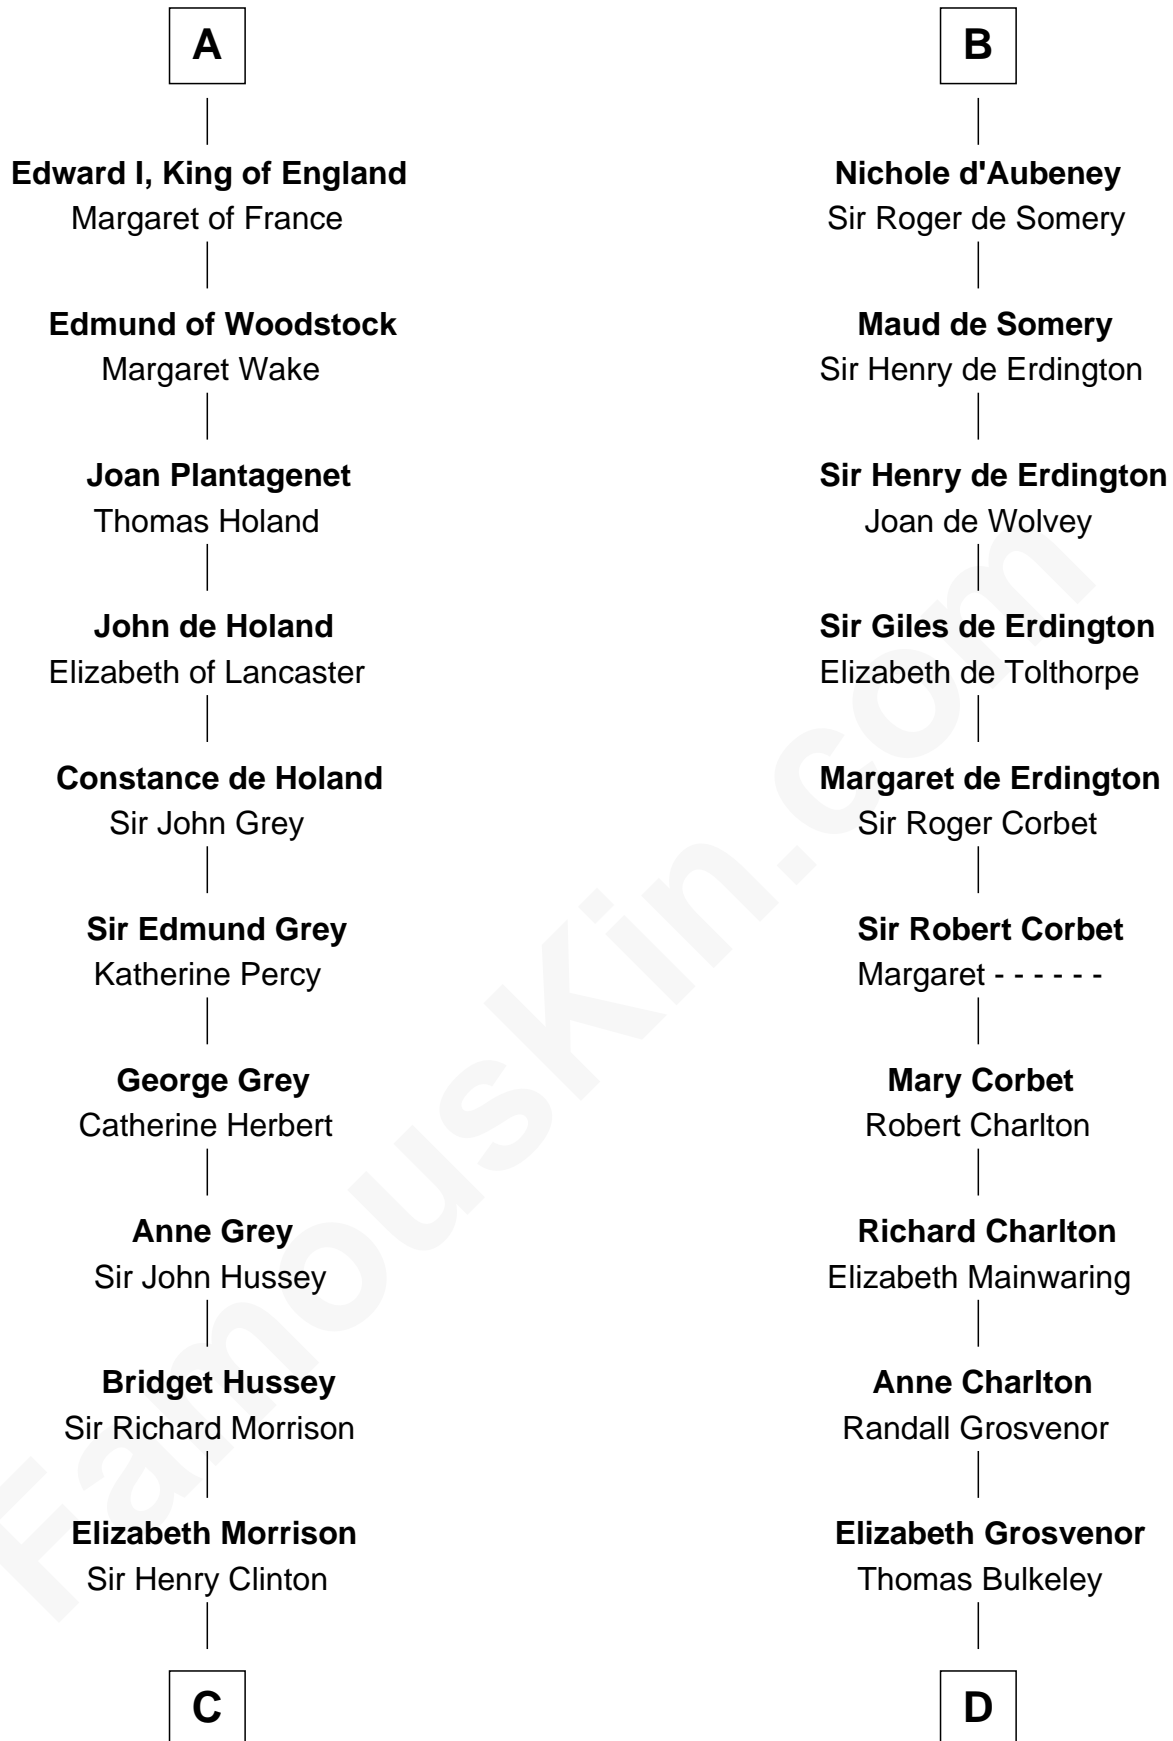

FamousKin.com

Relationship Chart of

George Clinton

4th U.S. Vice President

19th cousin 2 times removed of

Rev. John Whittingham

(c1616 - 1639) Great Migration Immigrant 1637

Fulbert of Falaise

C

Sir Henry Clinton alias Fynes

Elizabeth Hickman

William Clinton

Elizabeth Kennedy

James Clinton

Elizabeth Smith

Charles Clinton