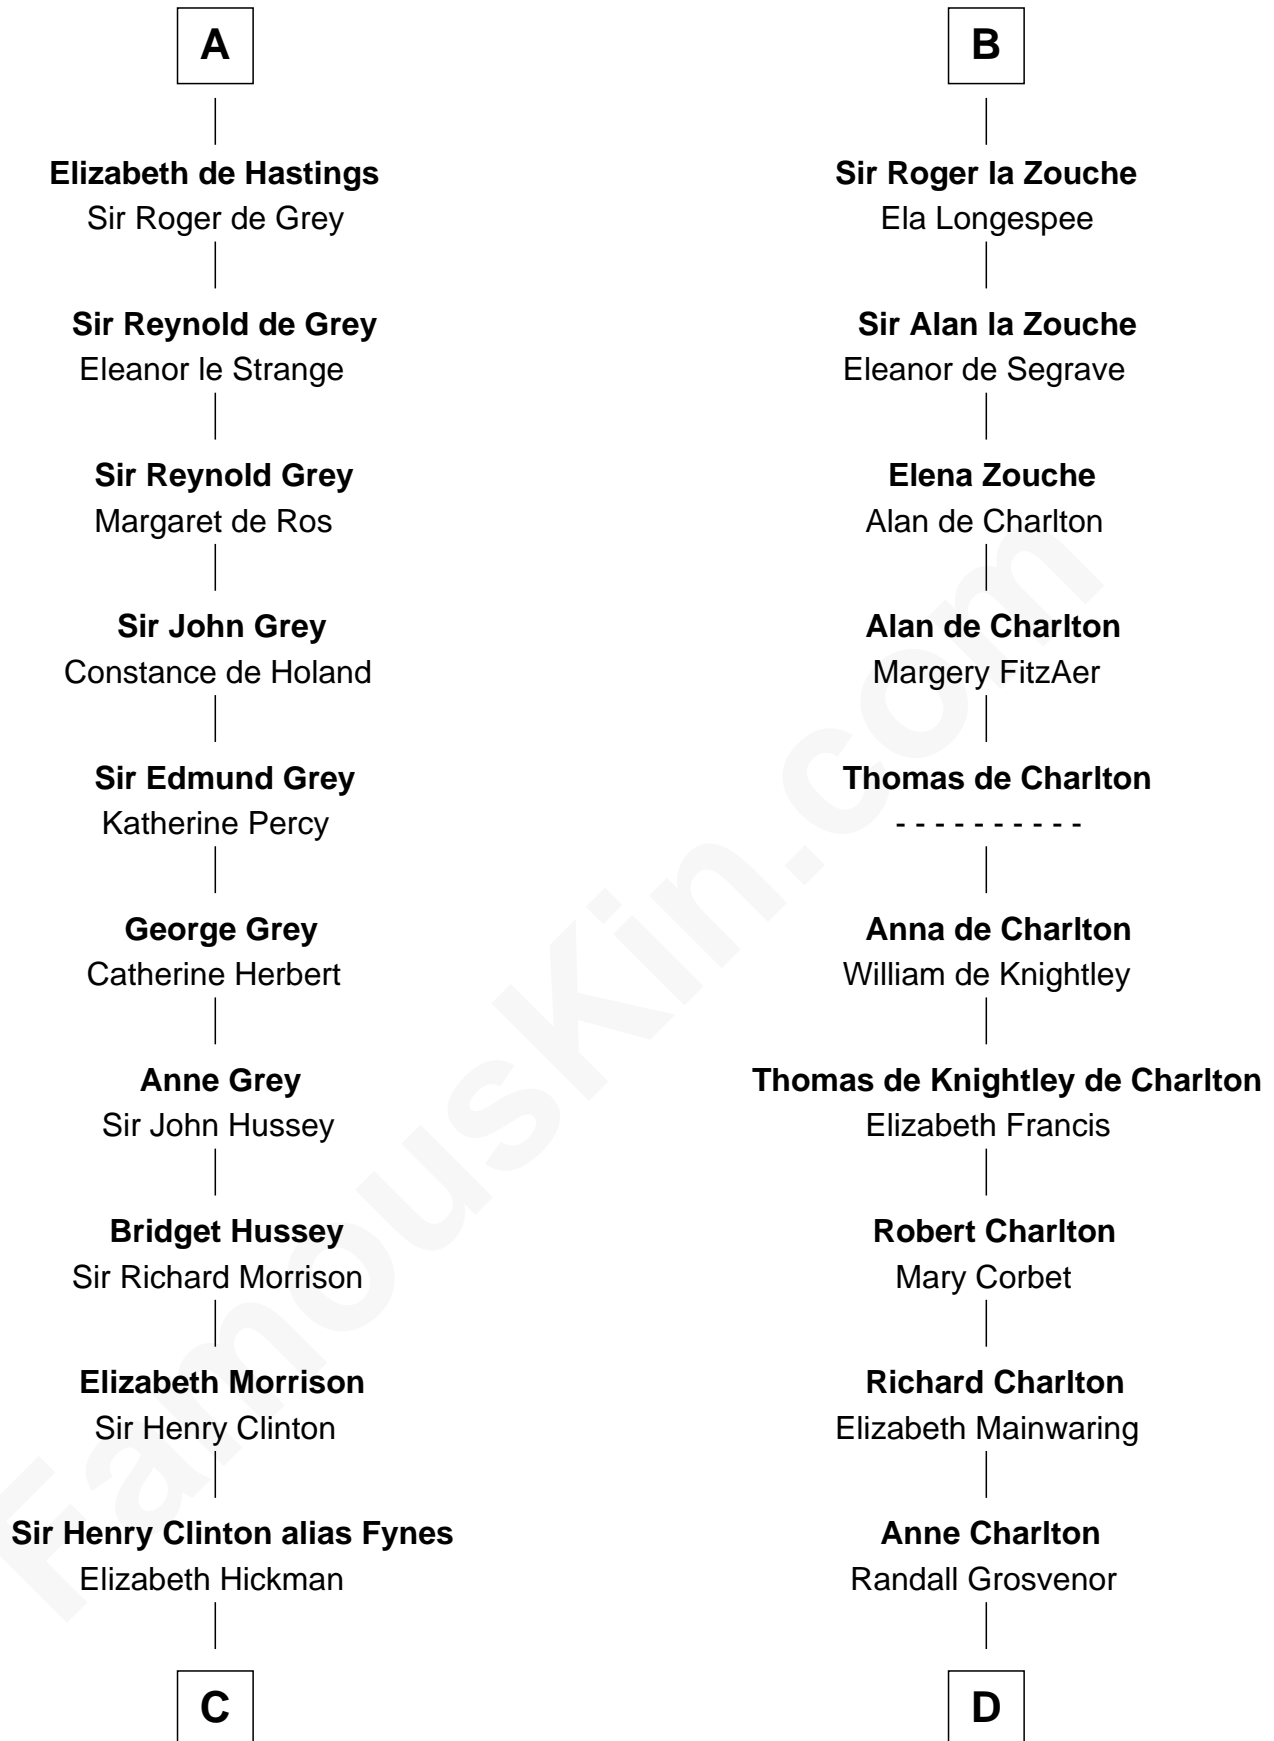

FamousKin.com Relationship Chart of

George Clinton

4th U.S. Vice President

20th cousin of

Rev. John Whittingham

(c1616 - 1639) Great Migration Immigrant 1637

Henry I, King of France

Anne of Kiev

Sir Saher IV de Quincy

Sir Roger de Quincy

Helen of Galloway

Ellen de Quincy

Alan la Zouche

B

C

William Clinton
Elizabeth Kennedy