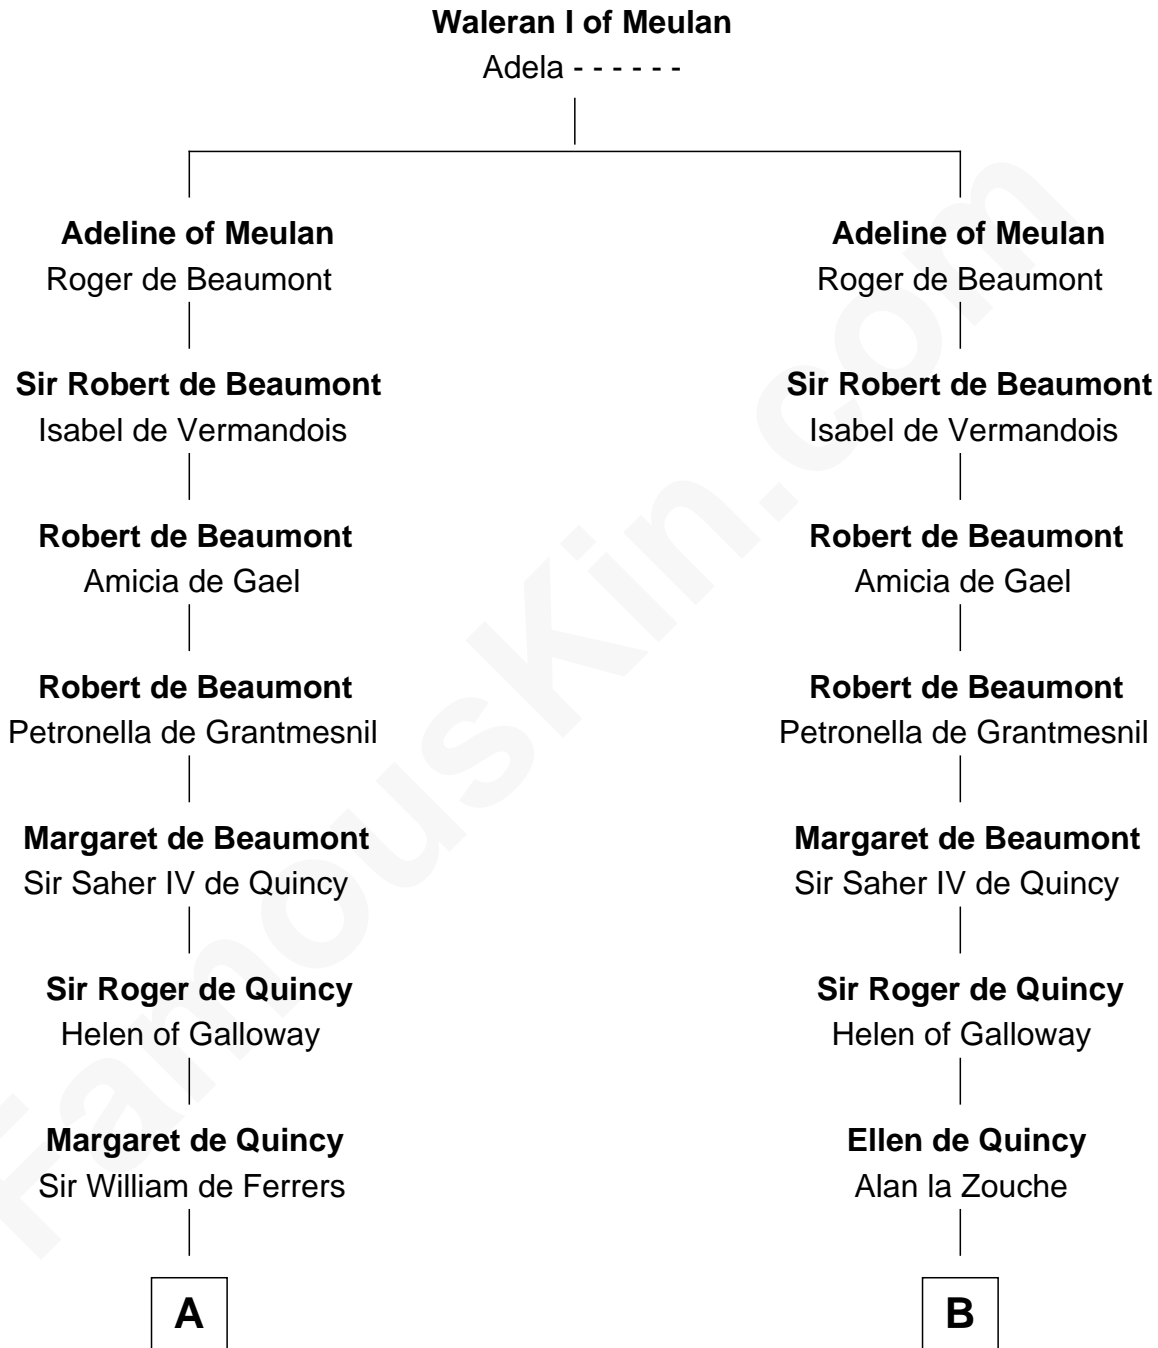

FamousKin.com Relationship Chart of

George Clinton

4th U.S. Vice President

20th cousin 1 time removed of

Rev. John Whittingham

(c1616 - 1639) Great Migration Immigrant 1637

C

Sir Henry Clinton alias Fynes

Elizabeth Hickman

William Clinton

Elizabeth Kennedy

James Clinton

Elizabeth Smith

Charles Clinton

Elizabeth Denniston

George Clinton