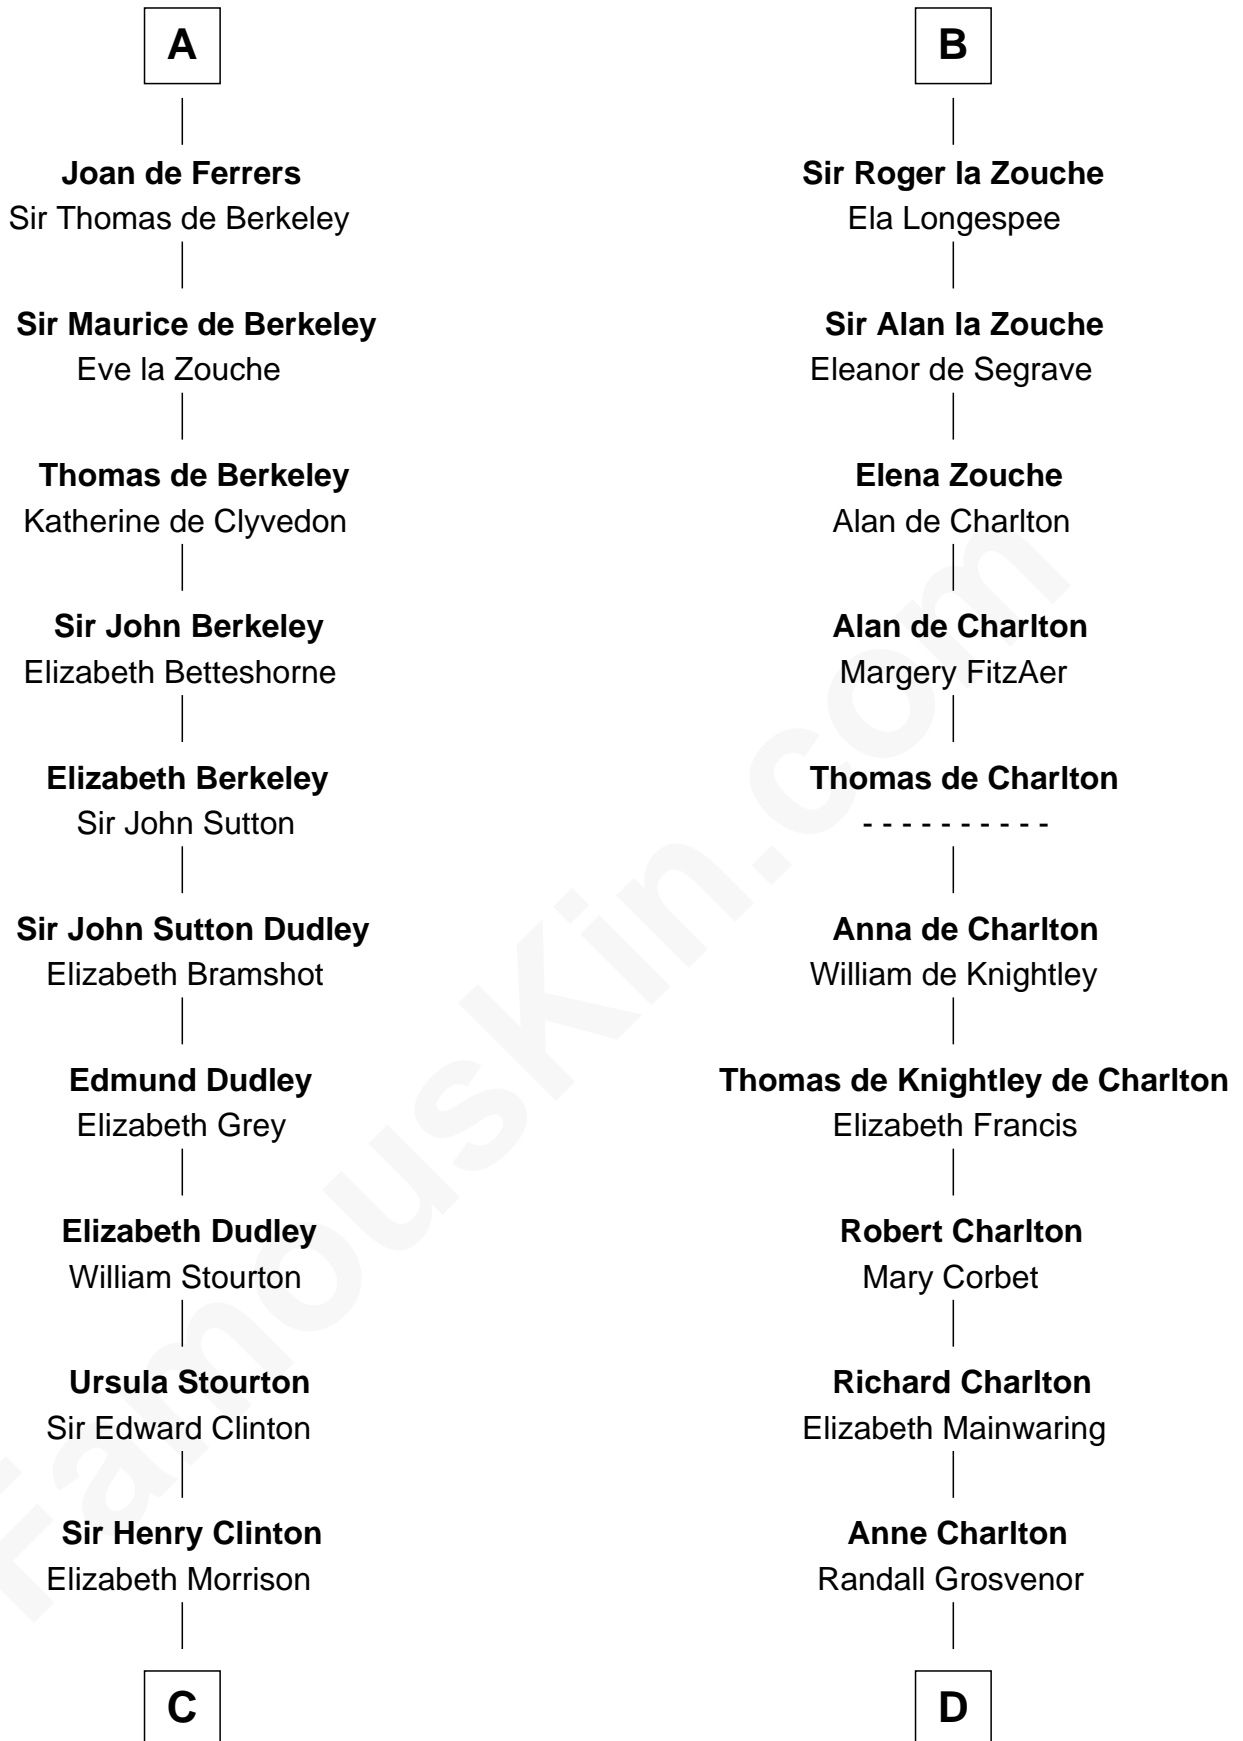

FamousKin.com Relationship Chart of

George Clinton

4th U.S. Vice President

20th cousin 1 time removed of

Rev. John Whittingham

(c1616 - 1639) Great Migration Immigrant 1637

C

Sir Henry Clinton alias Fynes

Elizabeth Hickman

William Clinton

Elizabeth Kennedy

James Clinton

Elizabeth Smith

Charles Clinton

Elizabeth Denniston

George Clinton