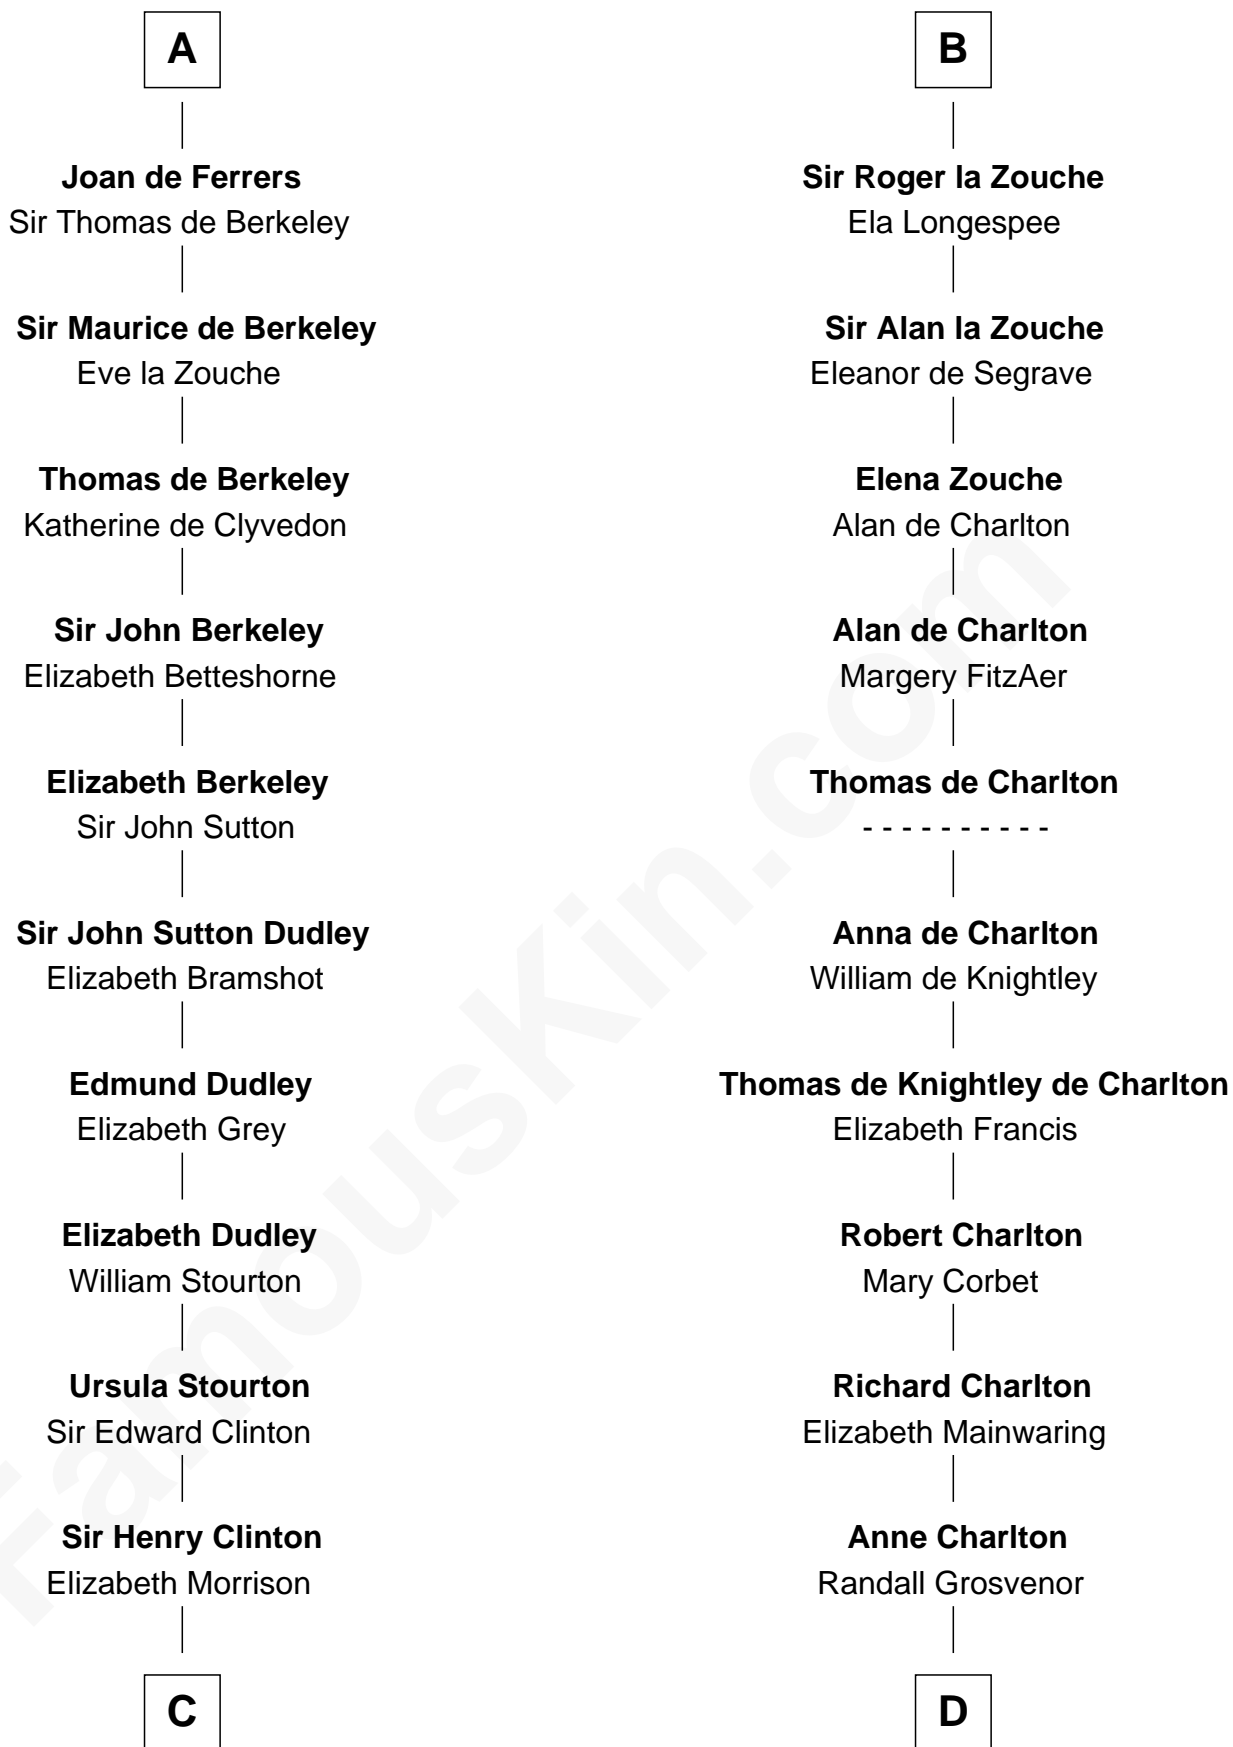

## Relationship Chart of

### George Clinton

4th U.S. Vice President

20th cousin 1 time removed of

**Rev. John Whittingham**

(c1616 - 1639) Great Migration Immigrant 1637

**Maldred of Carlisle and Allendale**

Edith of Northumbria

**C**

**Sir Henry Clinton alias Fynes**

Elizabeth Hickman

**William Clinton**

Elizabeth Kennedy

**James Clinton**

Elizabeth Smith

**Charles Clinton**

Elizabeth Denniston