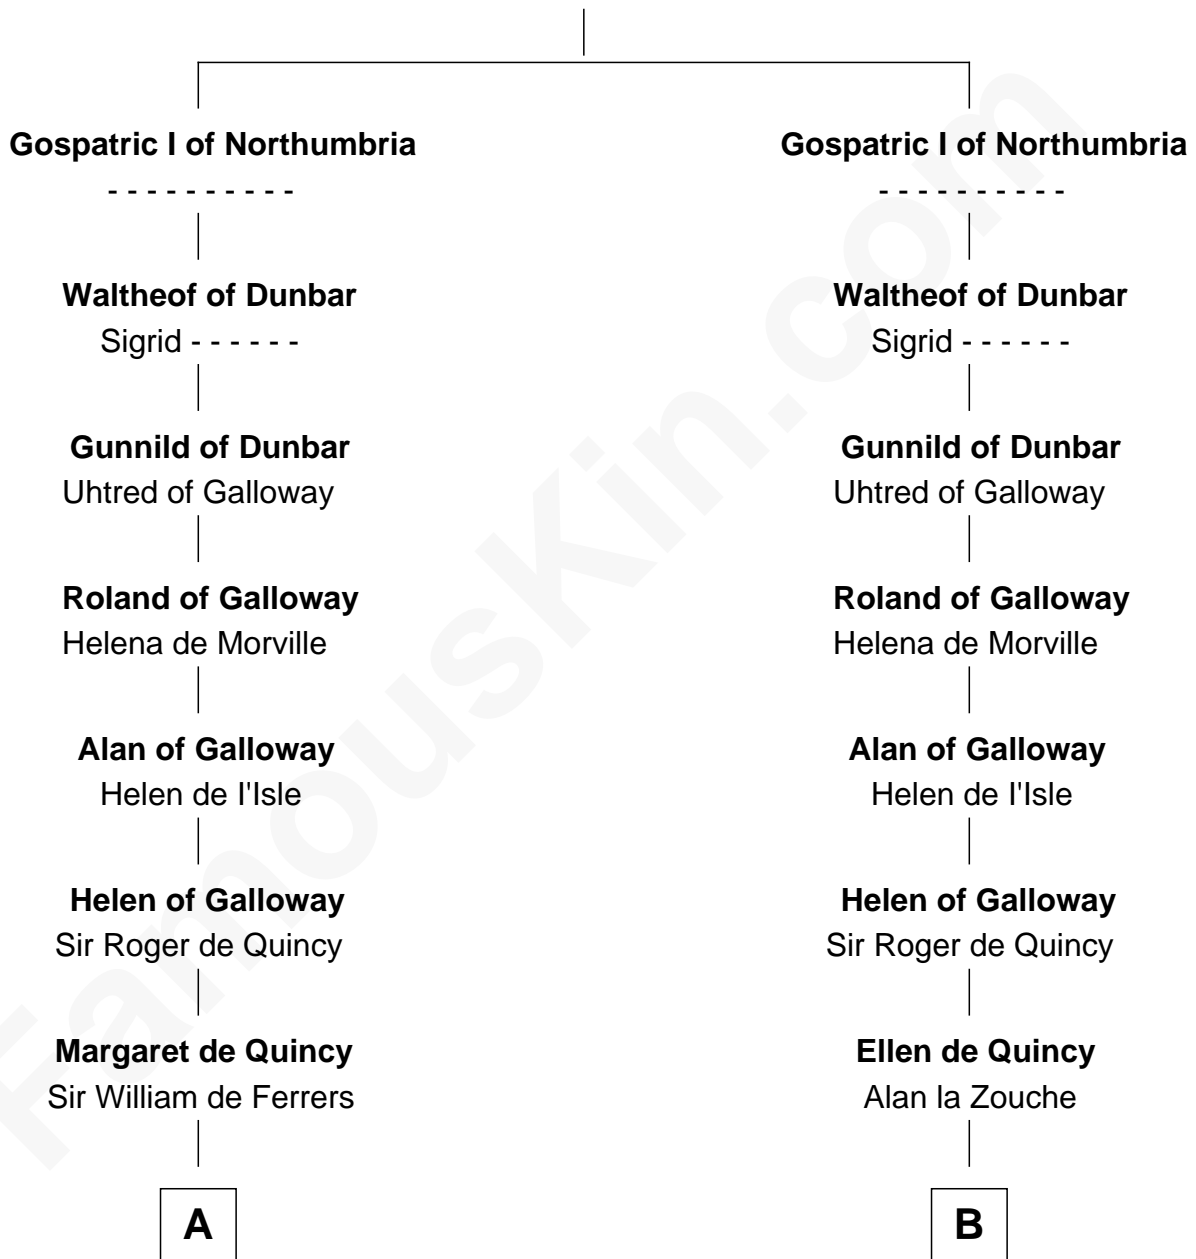

## Relationship Chart of

### George Clinton

4th U.S. Vice President

20th cousin 1 time removed of

**Rev. John Whittingham**

(c1616 - 1639) Great Migration Immigrant 1637

**Maldred of Carlisle and Allendale**

Edith of Northumbria

**C**

**Sir Henry Clinton alias Fynes**

Elizabeth Hickman

**William Clinton**

Elizabeth Kennedy

**James Clinton**

Elizabeth Smith

**Charles Clinton**

Elizabeth Denniston