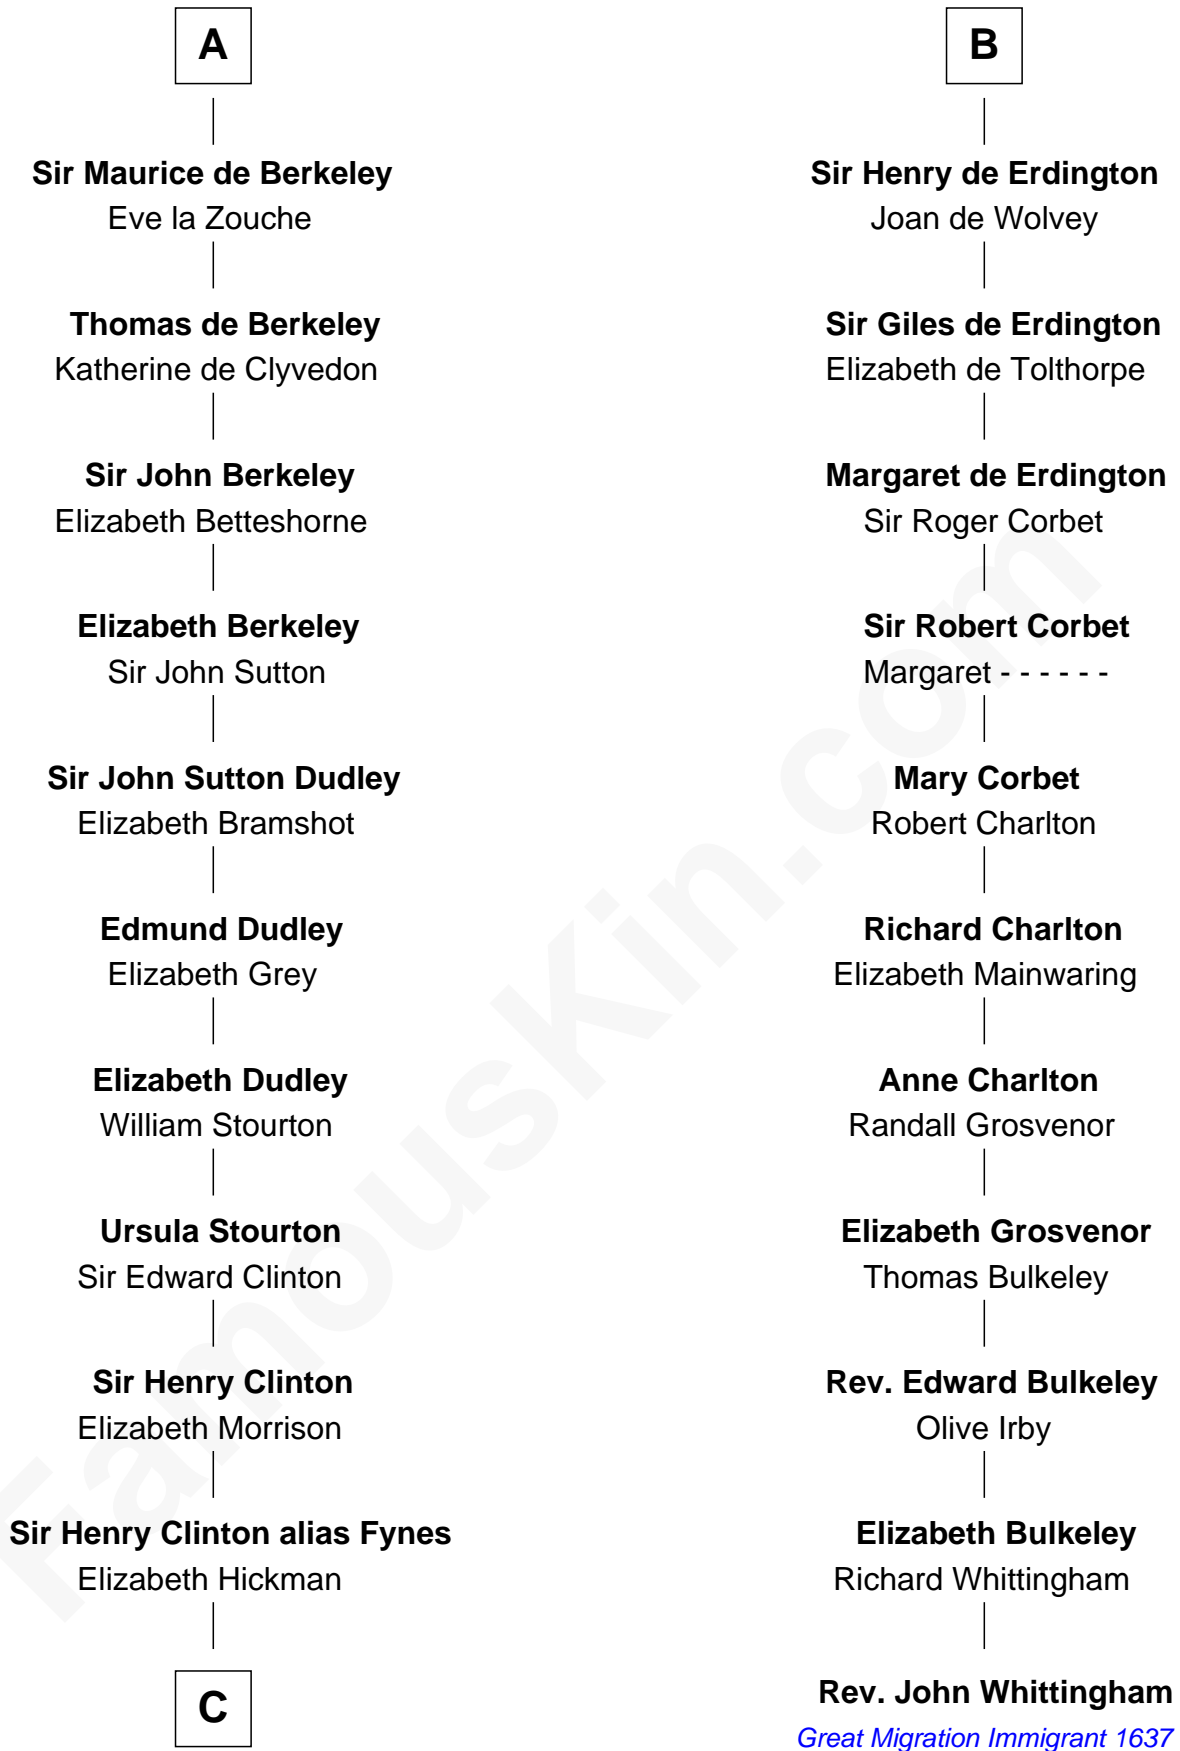

FamousKin.com

Relationship Chart of

George Clinton

4th U.S. Vice President

17th cousin 3 times removed of

Rev. John Whittingham

(c1616 - 1639) Great Migration Immigrant 1637

C

—
William Clinton
Elizabeth Kennedy

—
James Clinton
Elizabeth Smith

—
Charles Clinton
Elizabeth Denniston

—
George Clinton
4th U.S. Vice President

FamousKin.com