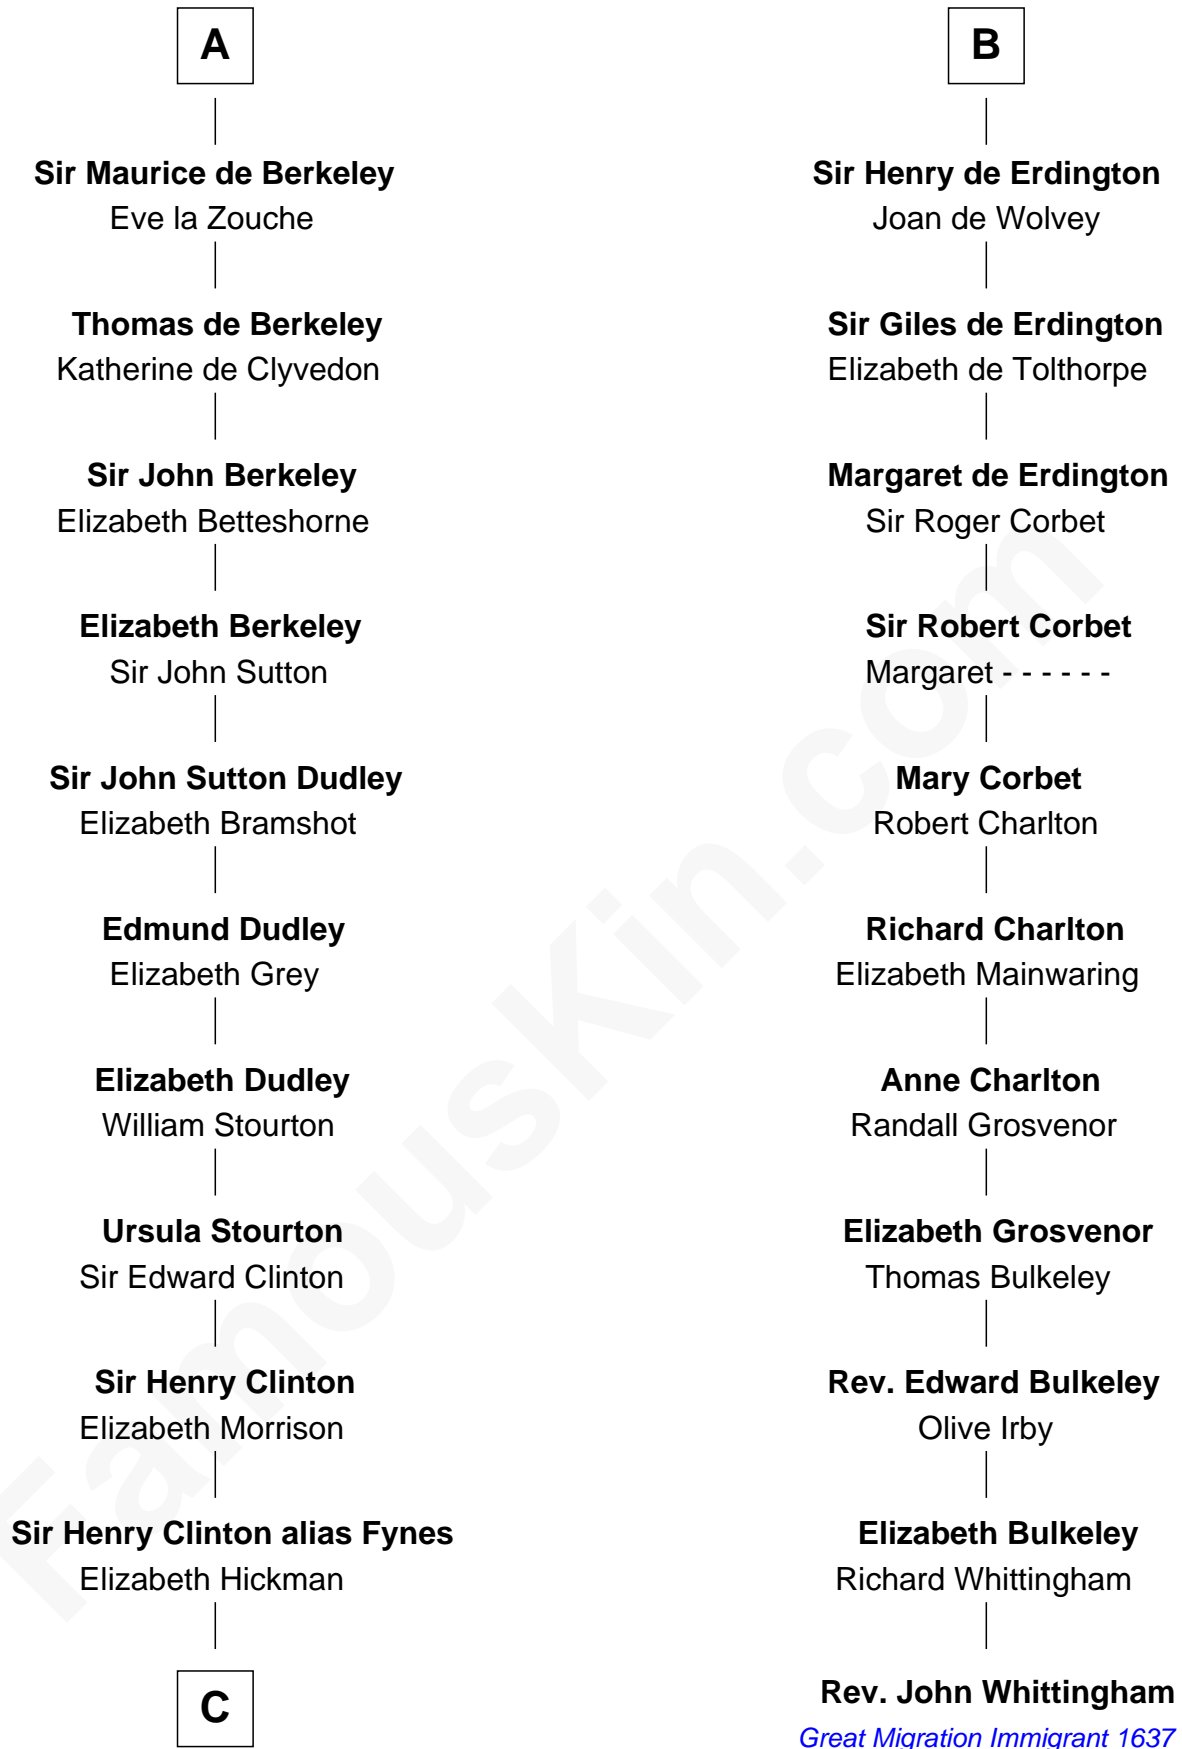

FamousKin.com

Relationship Chart of

George Clinton

4th U.S. Vice President

17th cousin 3 times removed of

Rev. John Whittingham

(c1616 - 1639) Great Migration Immigrant 1637

Richard Goz

C

—
William Clinton
Elizabeth Kennedy

—
James Clinton
Elizabeth Smith

—
Charles Clinton
Elizabeth Denniston

—
George Clinton
4th U.S. Vice President

FamousKin.com