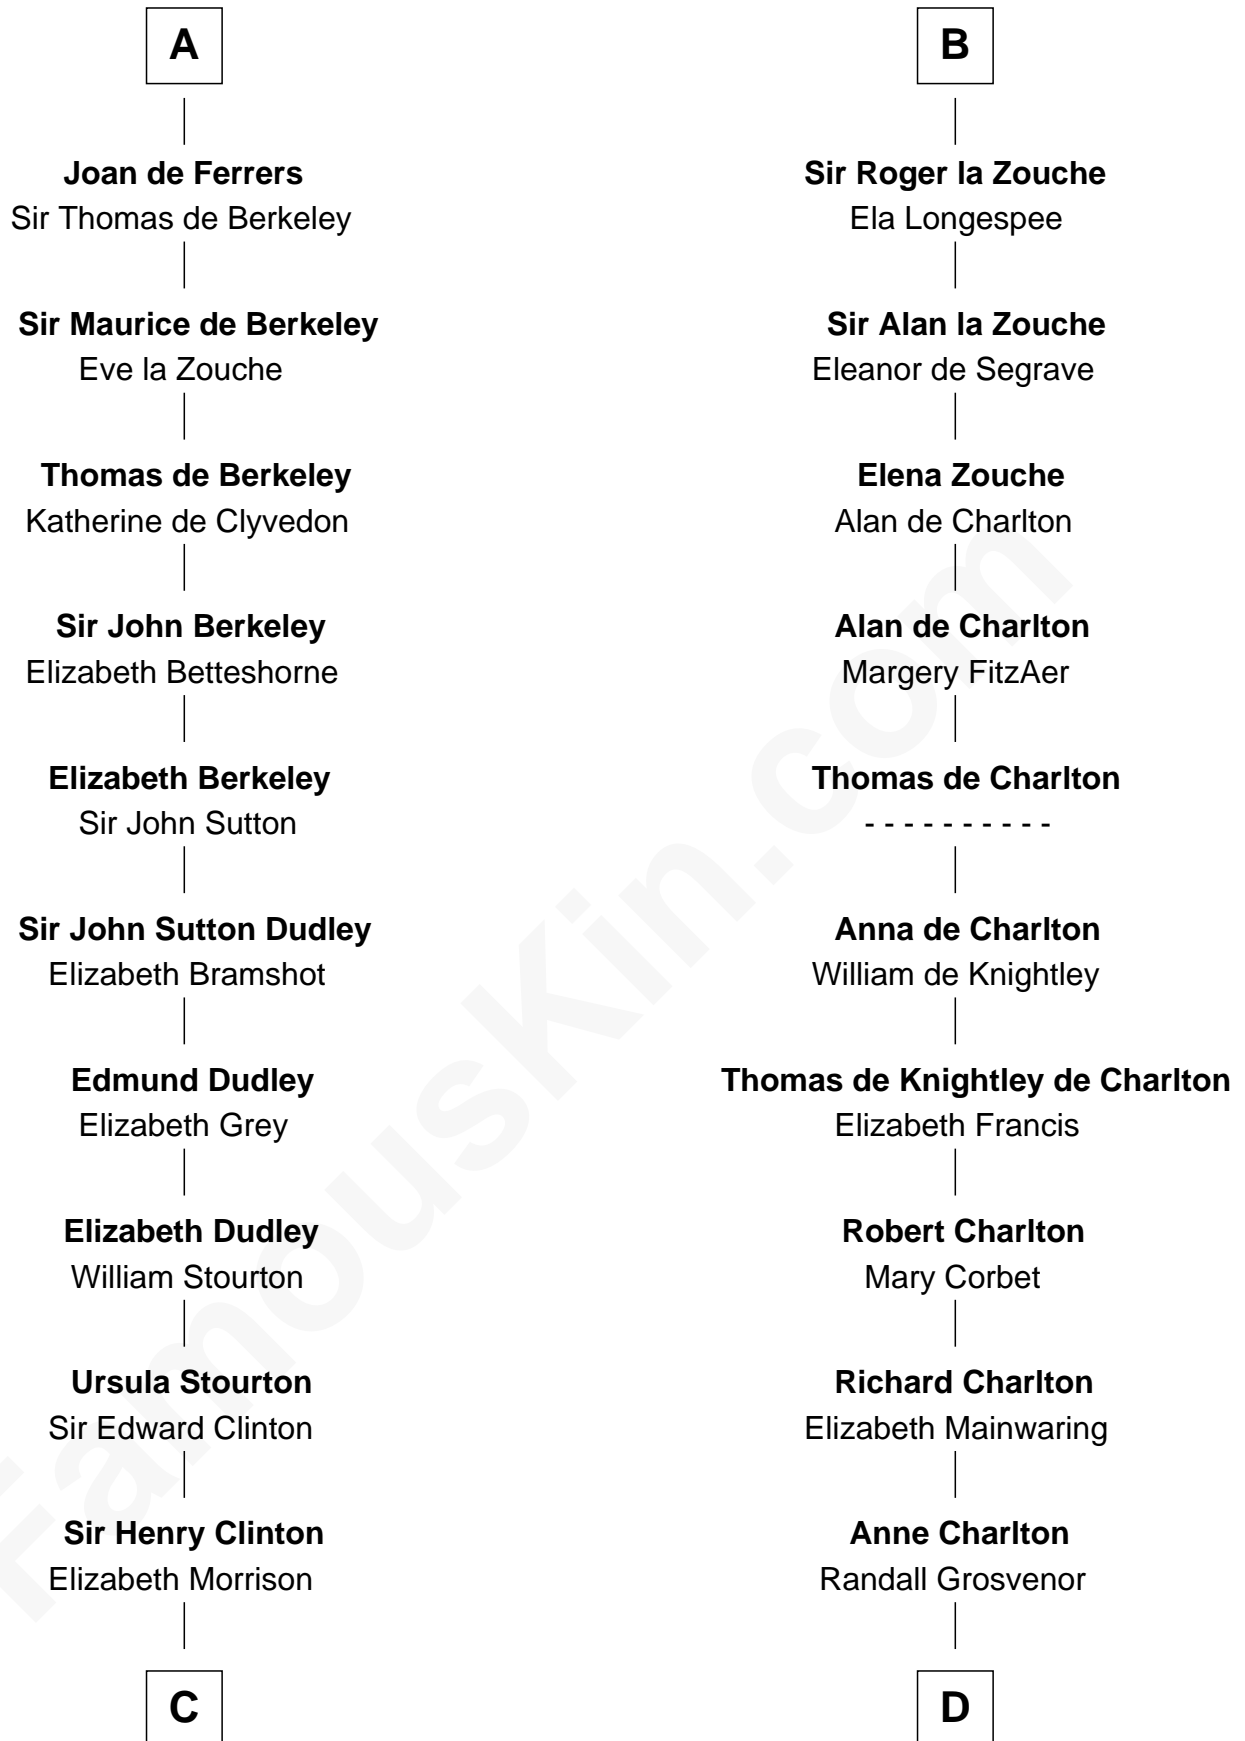

FamousKin.com Relationship Chart of

George Clinton

4th U.S. Vice President

20th cousin 1 time removed of

Rev. John Whittingham

(c1616 - 1639) Great Migration Immigrant 1637

Hugh de Beauchamp

C

Sir Henry Clinton alias Fynes

Elizabeth Hickman

William Clinton

Elizabeth Kennedy

James Clinton

Elizabeth Smith

Charles Clinton

Elizabeth Denniston