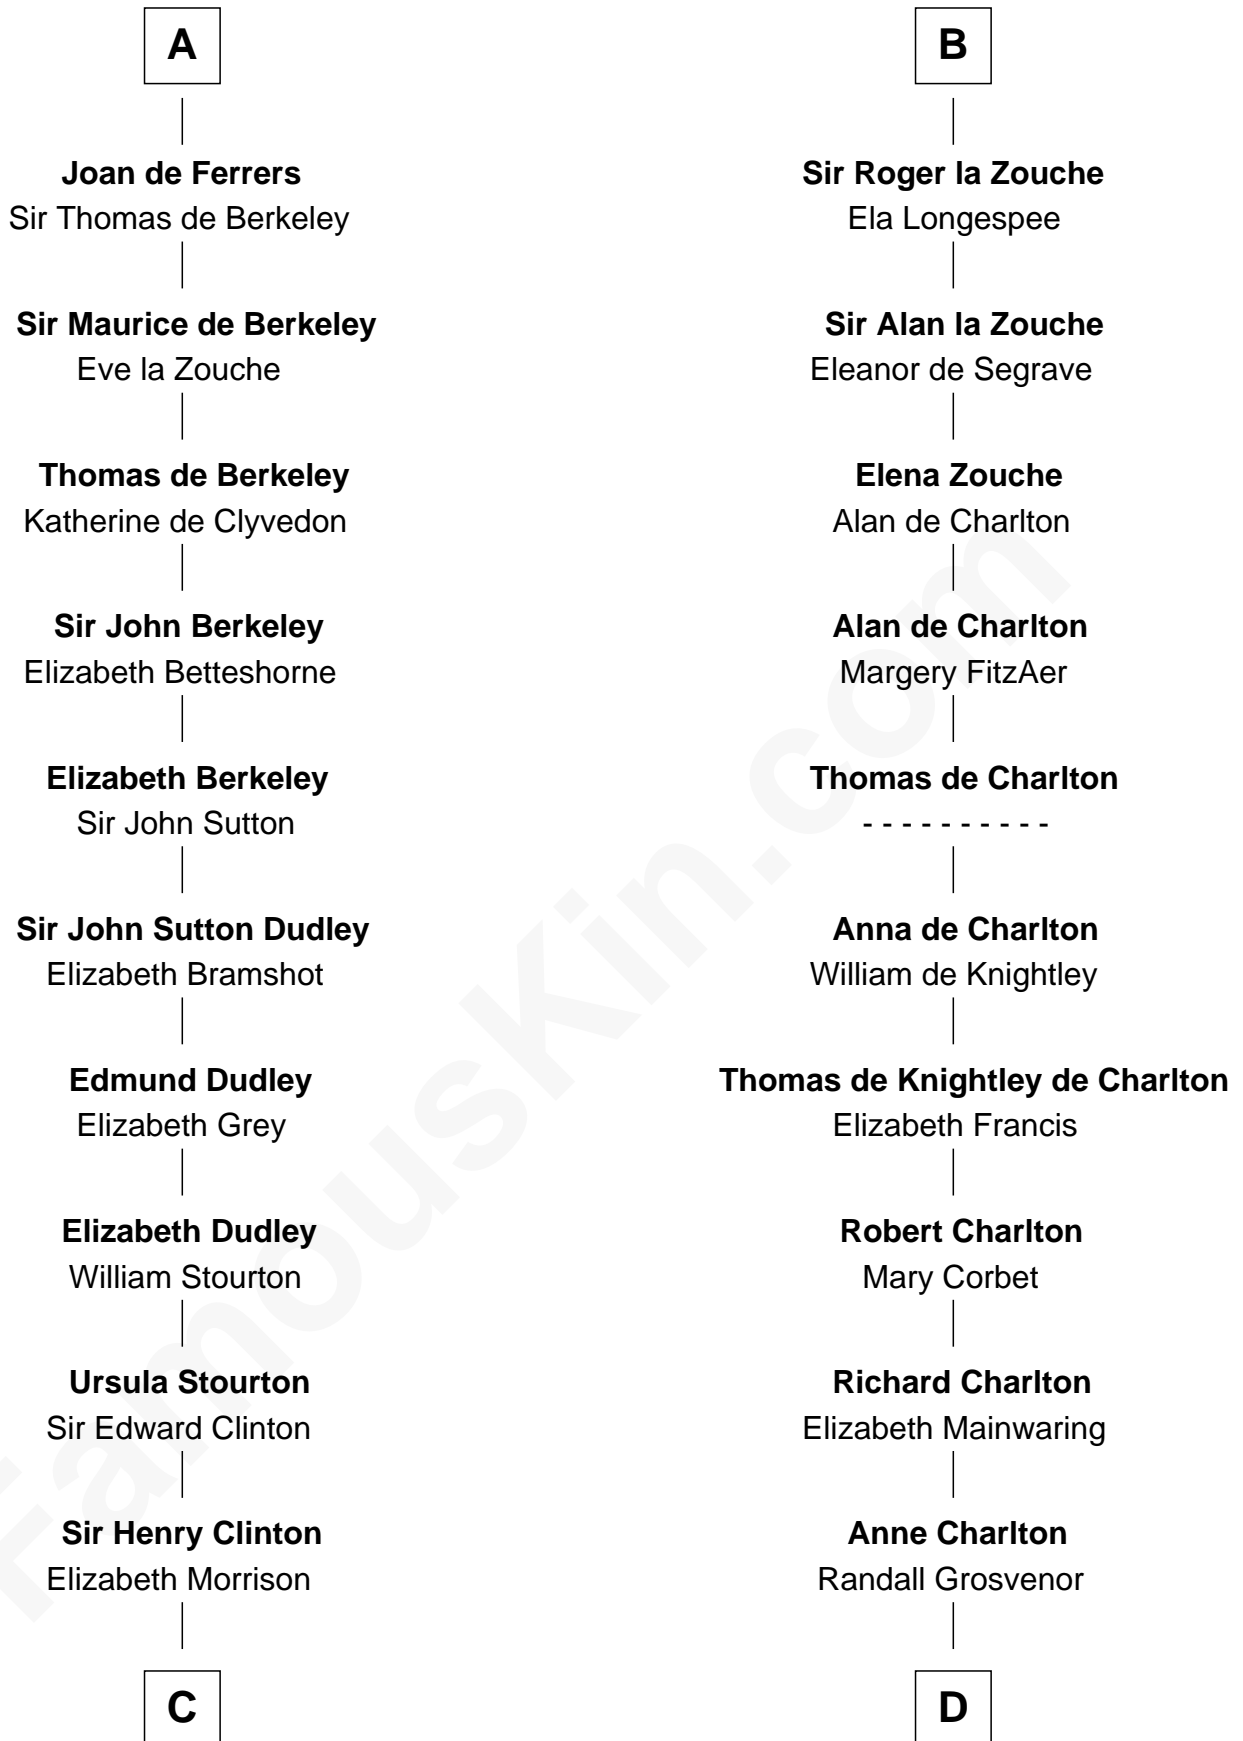

FamousKin.com Relationship Chart of

George Clinton

4th U.S. Vice President

20th cousin 1 time removed of

Rev. John Whittingham

(c1616 - 1639) Great Migration Immigrant 1637

Baldwin VI of Flanders

Richildis of Hainault

C

Sir Henry Clinton alias Fynes

Elizabeth Hickman

William Clinton

Elizabeth Kennedy

James Clinton

Elizabeth Smith

Charles Clinton