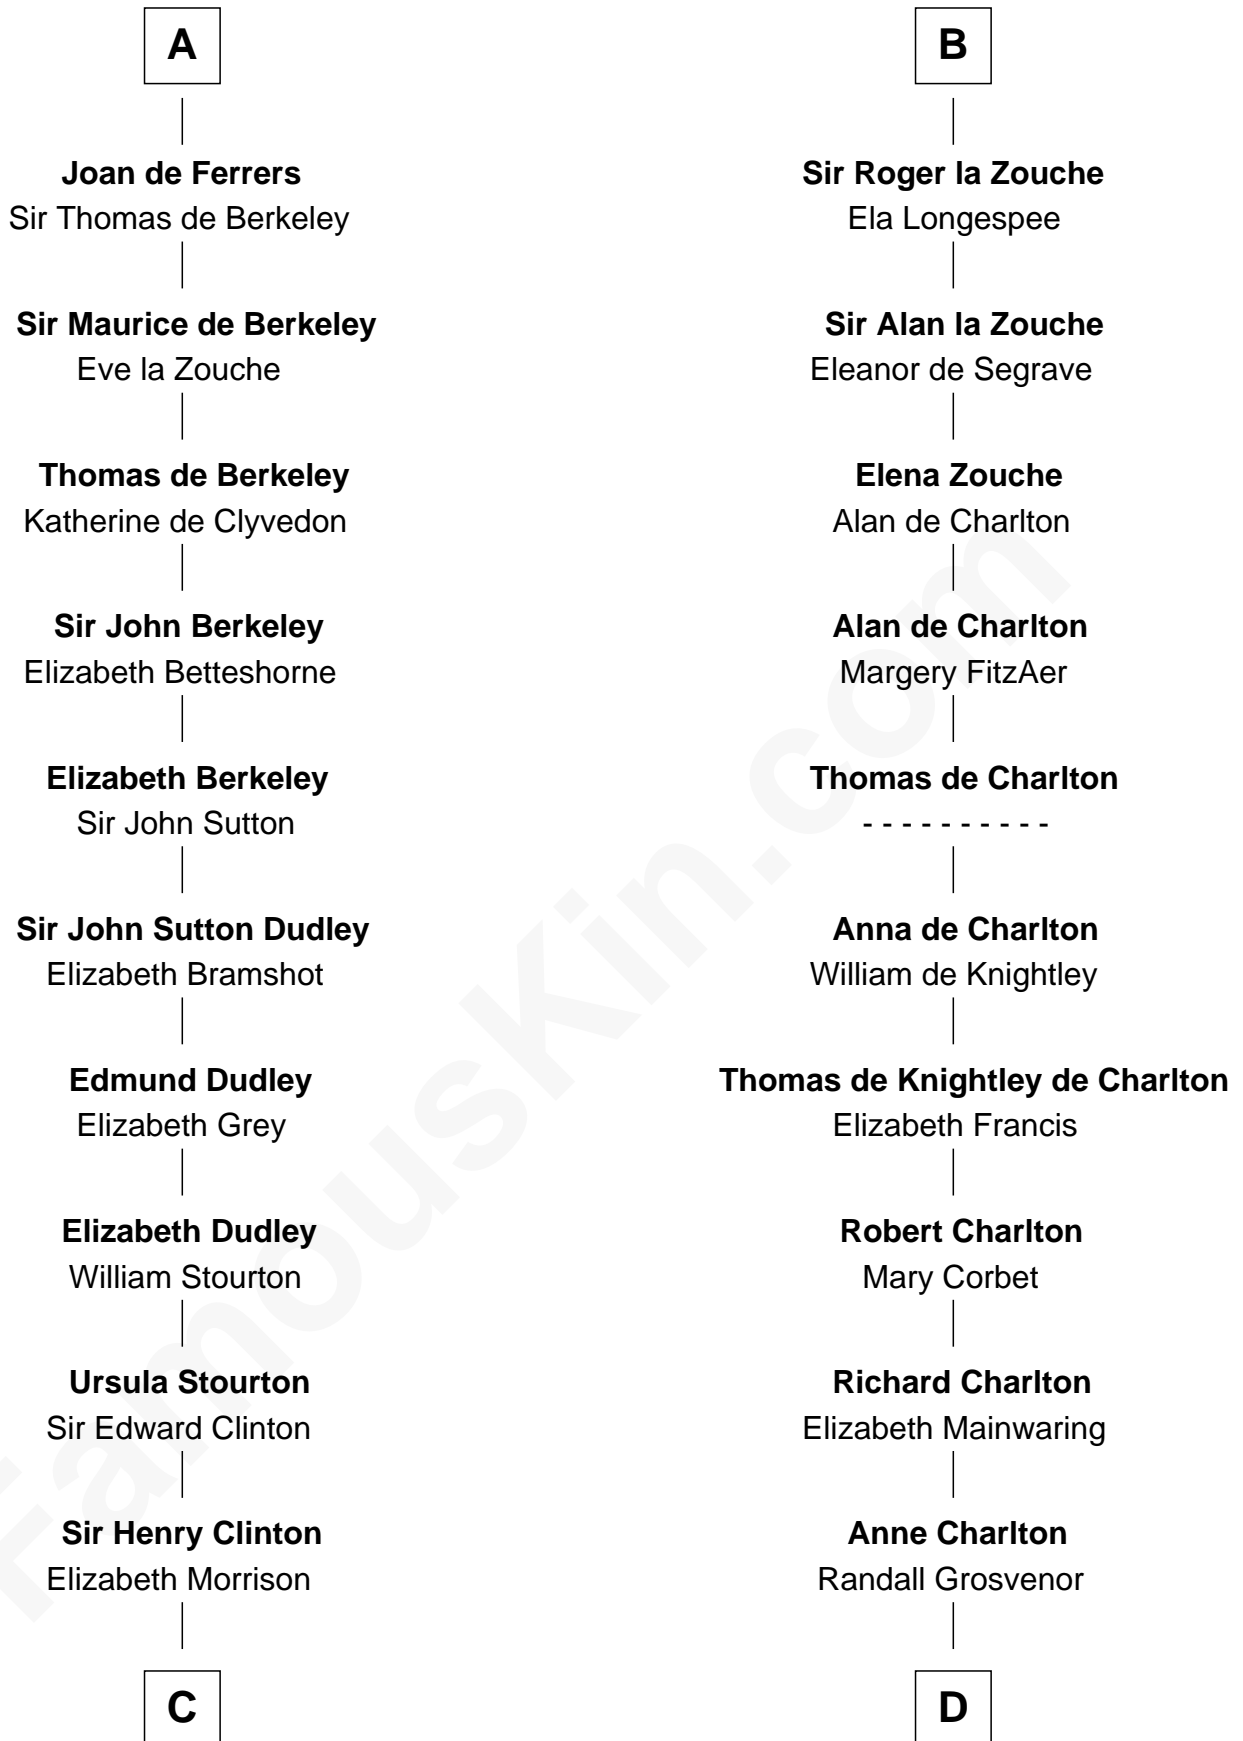

FamousKin.com Relationship Chart of

George Clinton

4th U.S. Vice President

20th cousin 1 time removed of

Rev. John Whittingham

(c1616 - 1639) Great Migration Immigrant 1637

Hunfridus de Vetulis

Auberée de Briosne

C

Sir Henry Clinton alias Fynes

Elizabeth Hickman

William Clinton

Elizabeth Kennedy

James Clinton

Elizabeth Smith

Charles Clinton