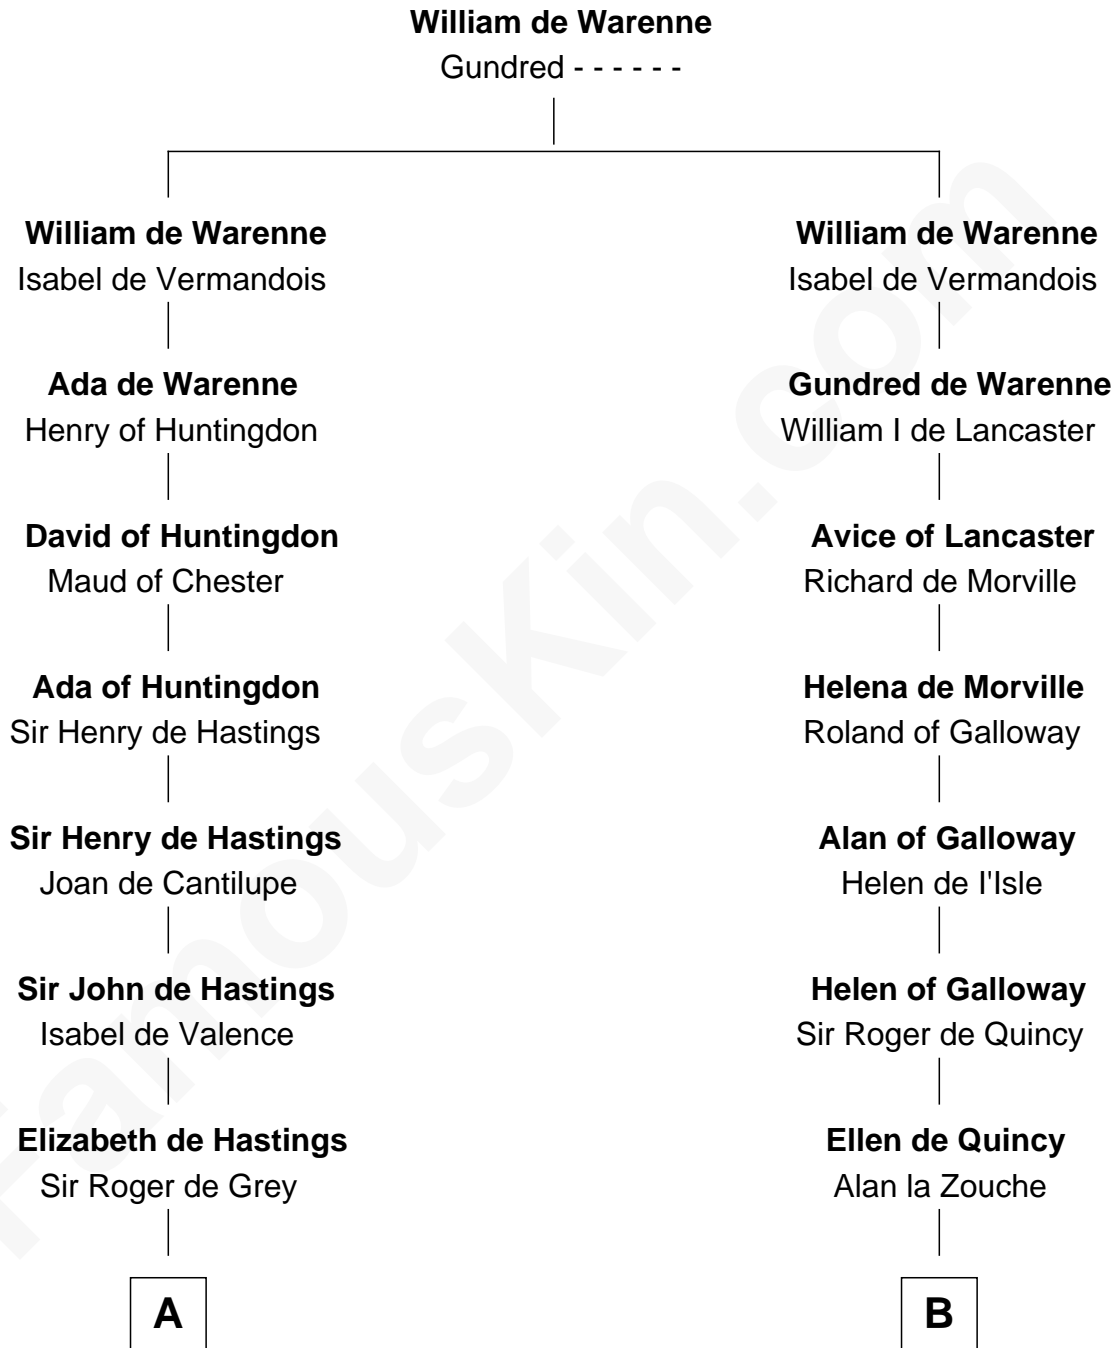

# FamousKin.com Relationship Chart of

**George Clinton**

*4th U.S. Vice President*

19th cousin 1 time removed of

**Rev. John Whittingham**

*(c1616 - 1639) Great Migration Immigrant 1637*

**C**

**James Clinton**  
Elizabeth Smith

**Charles Clinton**  
Elizabeth Denniston

**George Clinton**  
*4th U.S. Vice President*

**D**

**Elizabeth Grosvenor**  
Thomas Bulkeley

**Rev. Edward Bulkeley**  
Olive Irby

**Elizabeth Bulkeley**  
Richard Whittingham

**Rev. John Whittingham**  
*Great Migration Immigrant 1637*

FamousKin.com