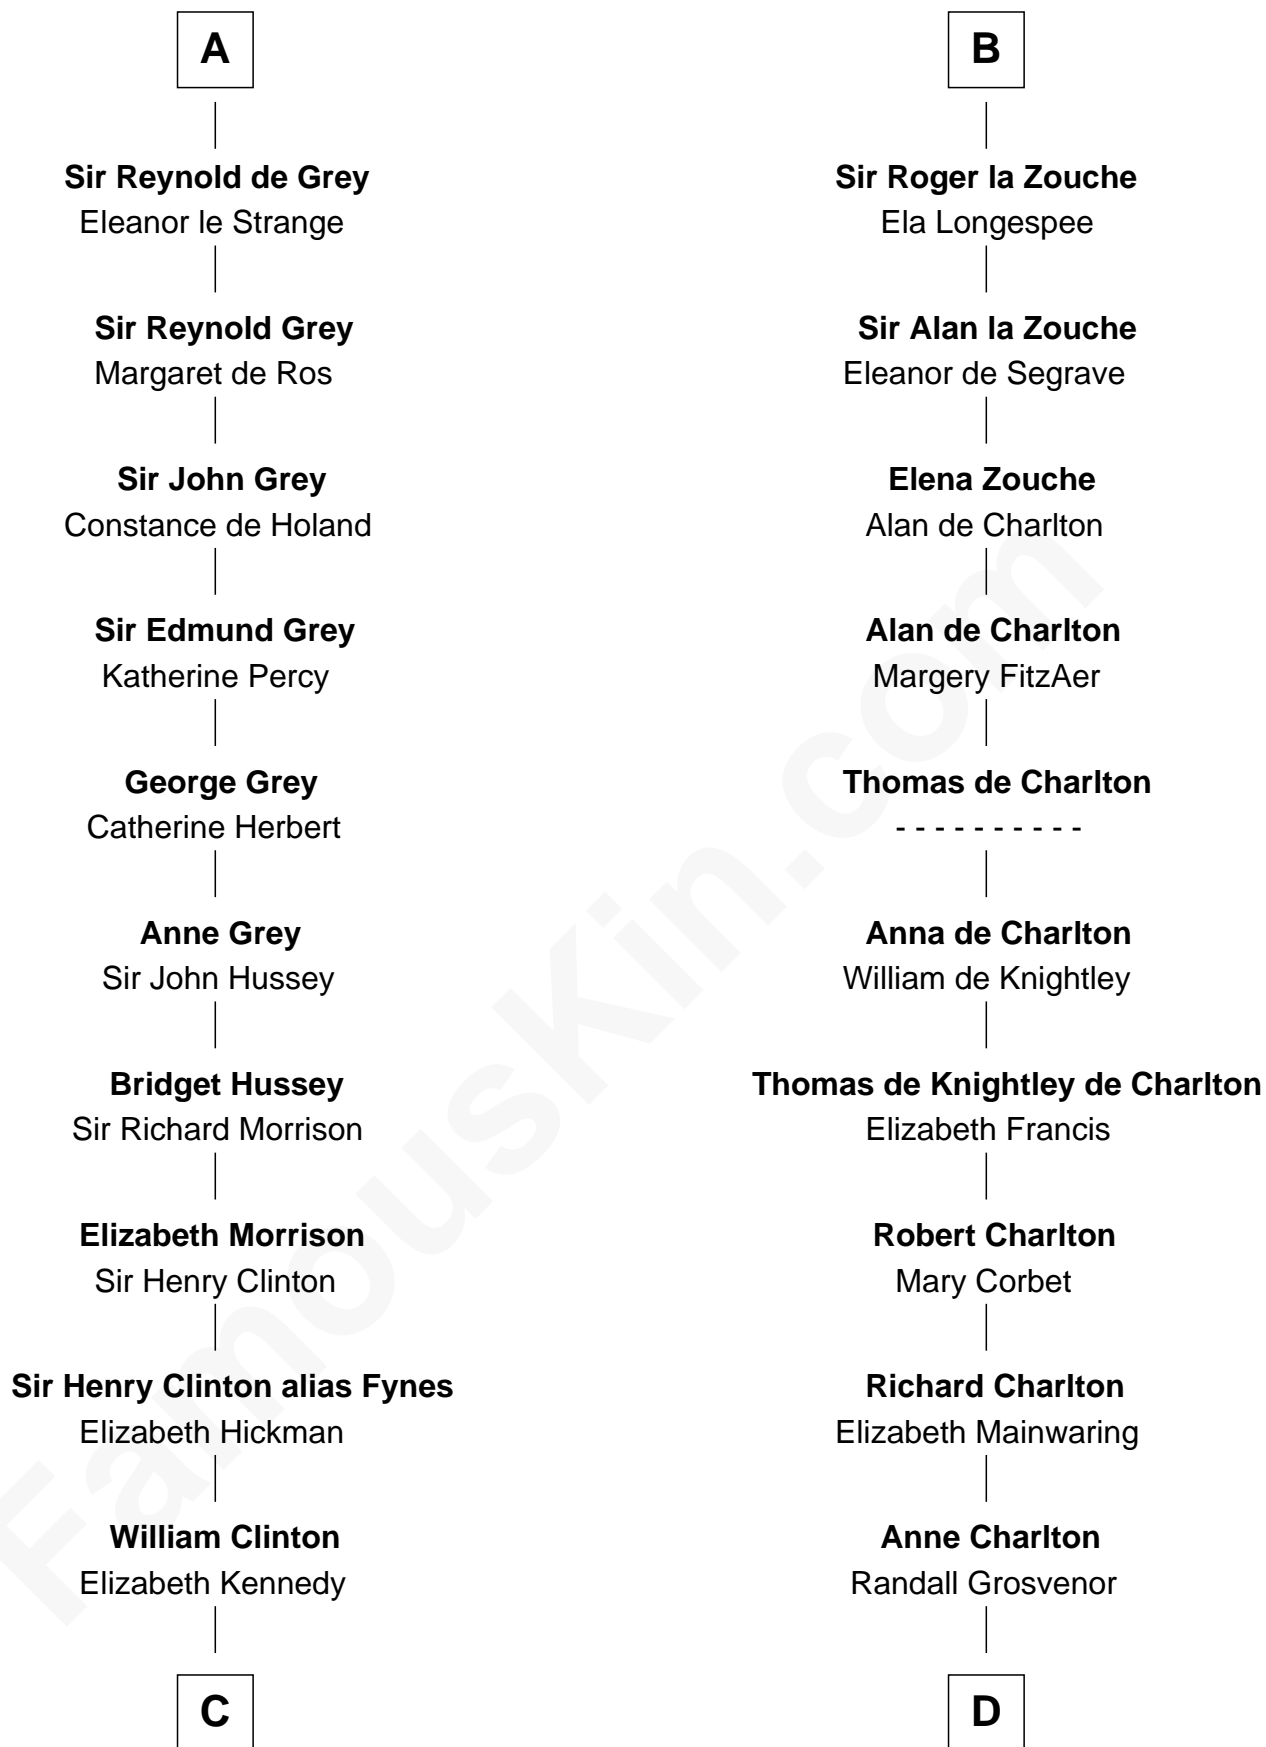

# FamousKin.com Relationship Chart of

**George Clinton**

*4th U.S. Vice President*

19th cousin 1 time removed of

**Rev. John Whittingham**

*(c1616 - 1639) Great Migration Immigrant 1637*

**C**

**James Clinton**  
Elizabeth Smith

**Charles Clinton**  
Elizabeth Denniston

**George Clinton**  
*4th U.S. Vice President*

**D**

**Elizabeth Grosvenor**  
Thomas Bulkeley

**Rev. Edward Bulkeley**  
Olive Irby

**Elizabeth Bulkeley**  
Richard Whittingham

**Rev. John Whittingham**  
*Great Migration Immigrant 1637*

FamousKin.com