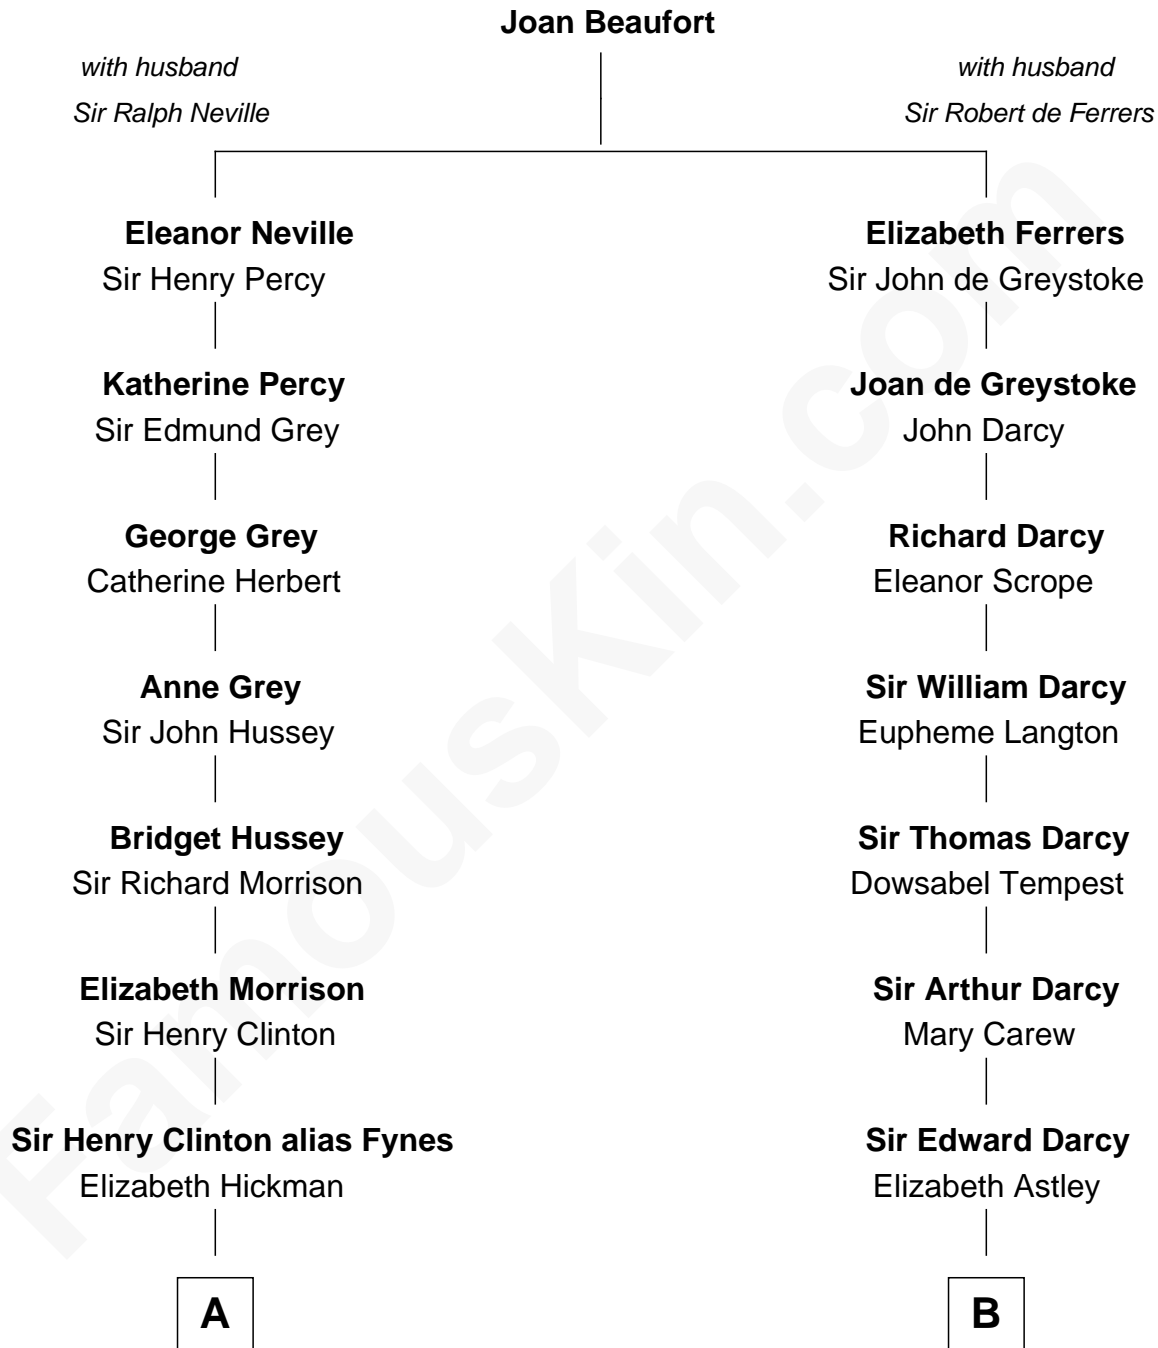

FamousKin.com Relationship Chart of

George Clinton

4th U.S. Vice President

10th cousin 2 times removed of

Robert Treat Paine

Signer of the Declaration of Independence

A

William Clinton
Elizabeth Kennedy

James Clinton
Elizabeth Smith

Charles Clinton
Elizabeth Denniston

George Clinton
4th U.S. Vice President

B

Isabella Darcy
John Launce

Mary Launce
Rev. John Sherman

Abigail Sherman
Rev. Samuel Willard

Abigail Willard
Rev. Samuel Treat