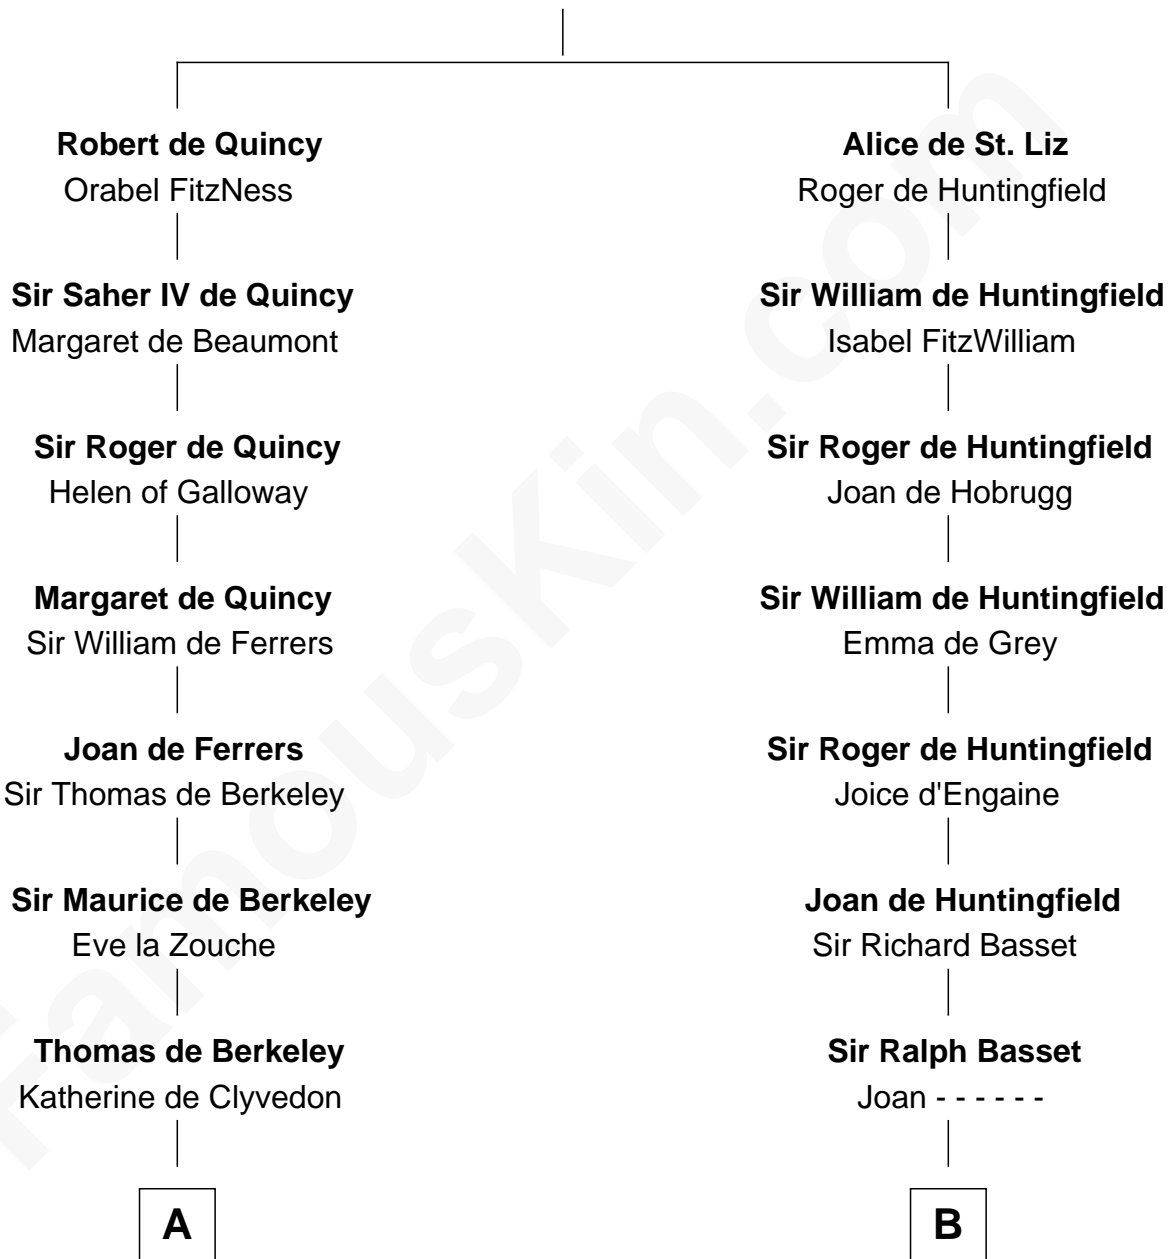

# FamousKin.com Relationship Chart of

**George Clinton**

*4th U.S. Vice President*

18th cousin 3 times removed of

**Robert Townsend**

*Member of the Culper Spy Ring during the American Revolution*

**Saher I de Quincy**

Maud de St. Liz

**C**

**Charles Clinton**  
Elizabeth Denniston

**George Clinton**  
*4th U.S. Vice President*

**D**

**Job Almy**  
Mary Unthank

**Audrey Almy**  
James Townsend

**Jacob Townsend**  
Phoebe Seaman