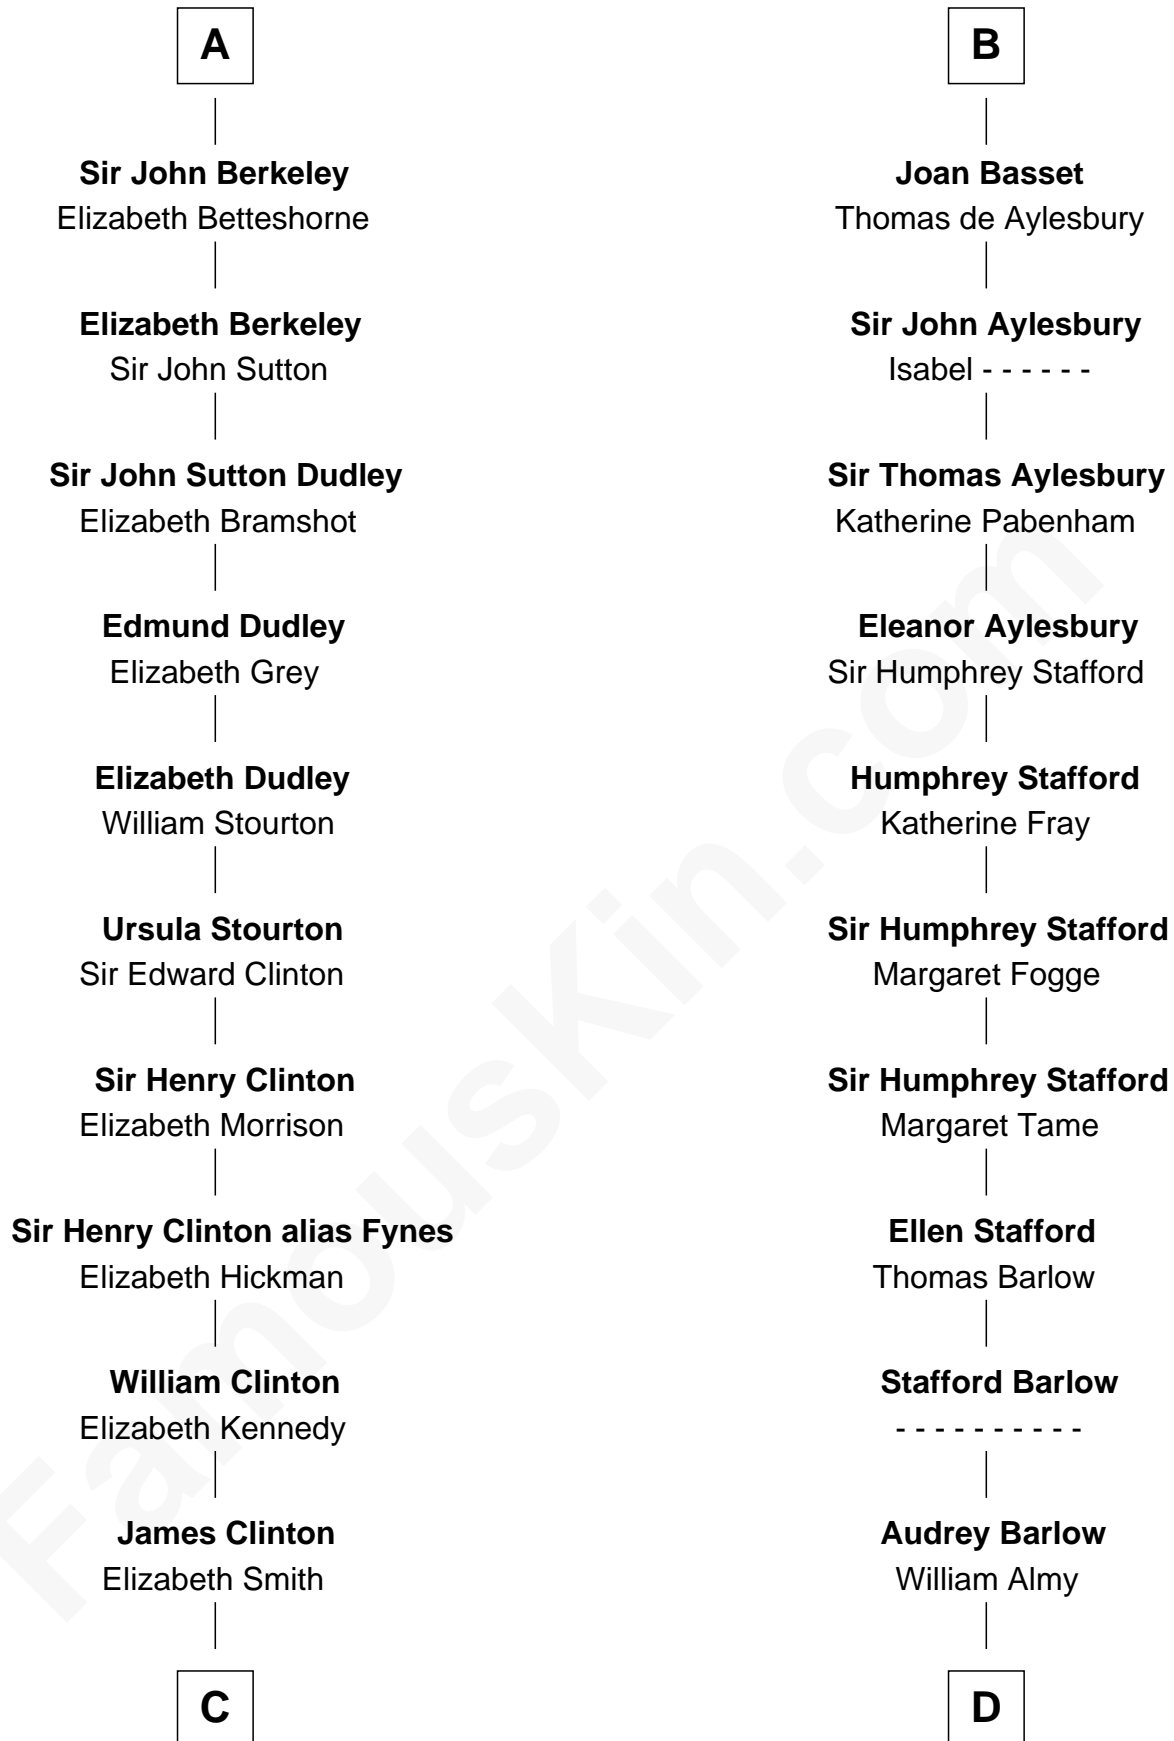

# FamousKin.com Relationship Chart of

**George Clinton**

*4th U.S. Vice President*

18th cousin 3 times removed of

**Robert Townsend**

*Member of the Culper Spy Ring during the American Revolution*

**Saher I de Quincy**

Maud de St. Liz

**C**

**Charles Clinton**  
Elizabeth Denniston

**George Clinton**  
*4th U.S. Vice President*

**D**

**Job Almy**  
Mary Unthank

**Audrey Almy**  
James Townsend

**Jacob Townsend**  
Phoebe Seaman

**Samuel Townsend**  
Sarah Stoddard

**Robert Townsend**  
*Spy known as "Culper Jr."*

FamousKin.com