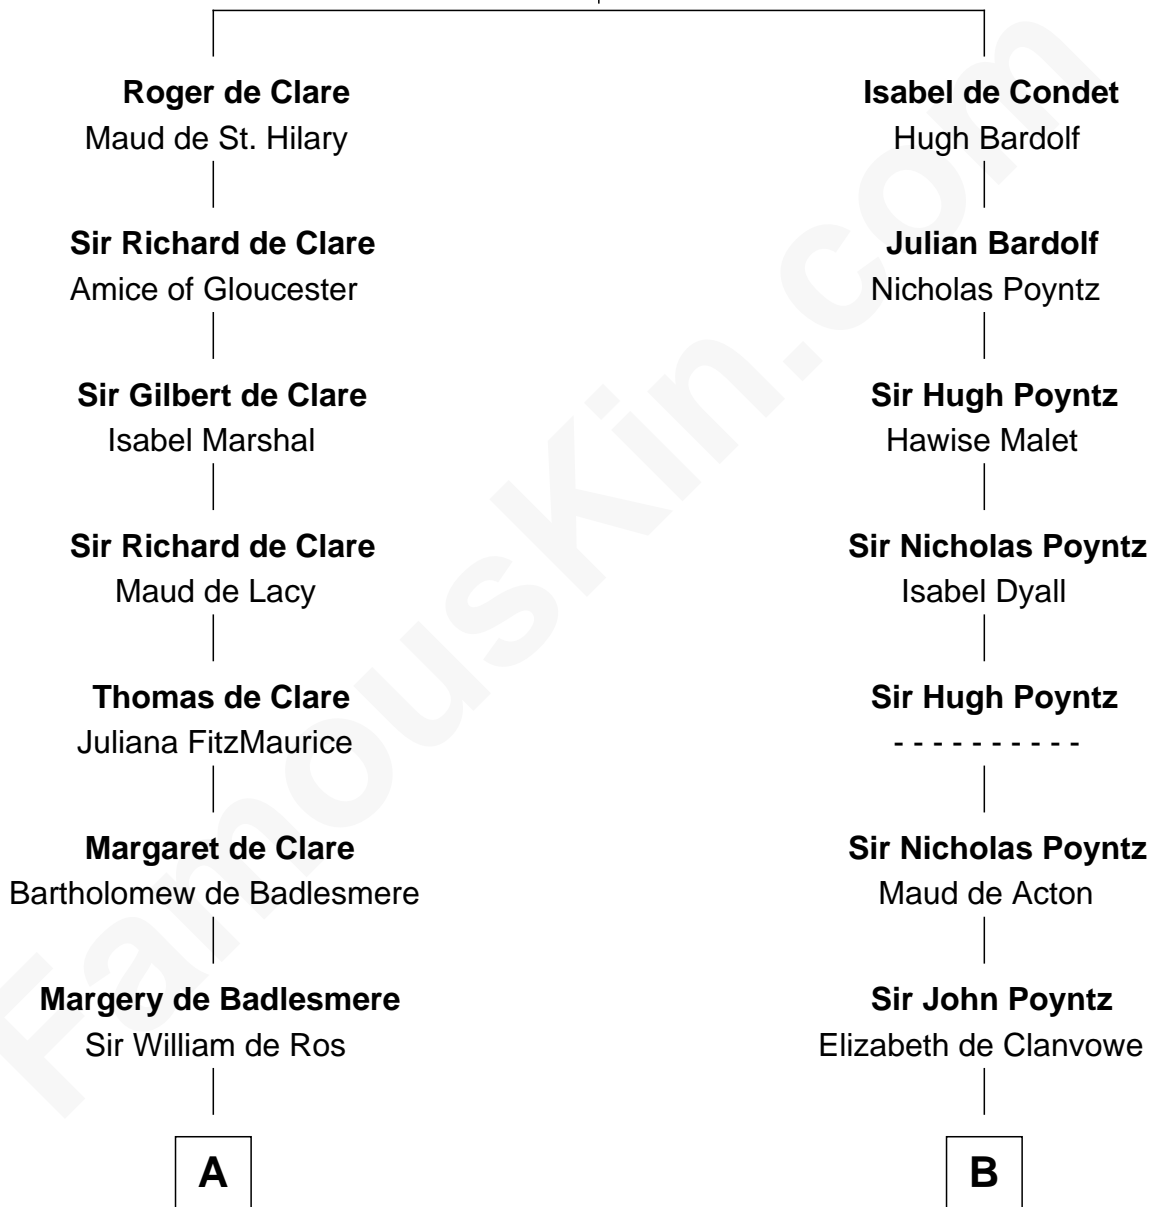

FamousKin.com Relationship Chart of

George Clinton

4th U.S. Vice President

19th cousin 1 time removed of

Robert Townsend

Member of the Culper Spy Ring during the American Revolution

Adeliza de Meschines

*with husband
Richard Fitzgilbert de Clare*

*with husband
Robert de Condet*

C

James Clinton
Elizabeth Smith

Charles Clinton
Elizabeth Denniston

George Clinton
4th U.S. Vice President

D

Audrey Almy
James Townsend

Jacob Townsend
Phoebe Seaman

Samuel Townsend
Sarah Stoddard

Robert Townsend
Spy known as "Culper Jr."