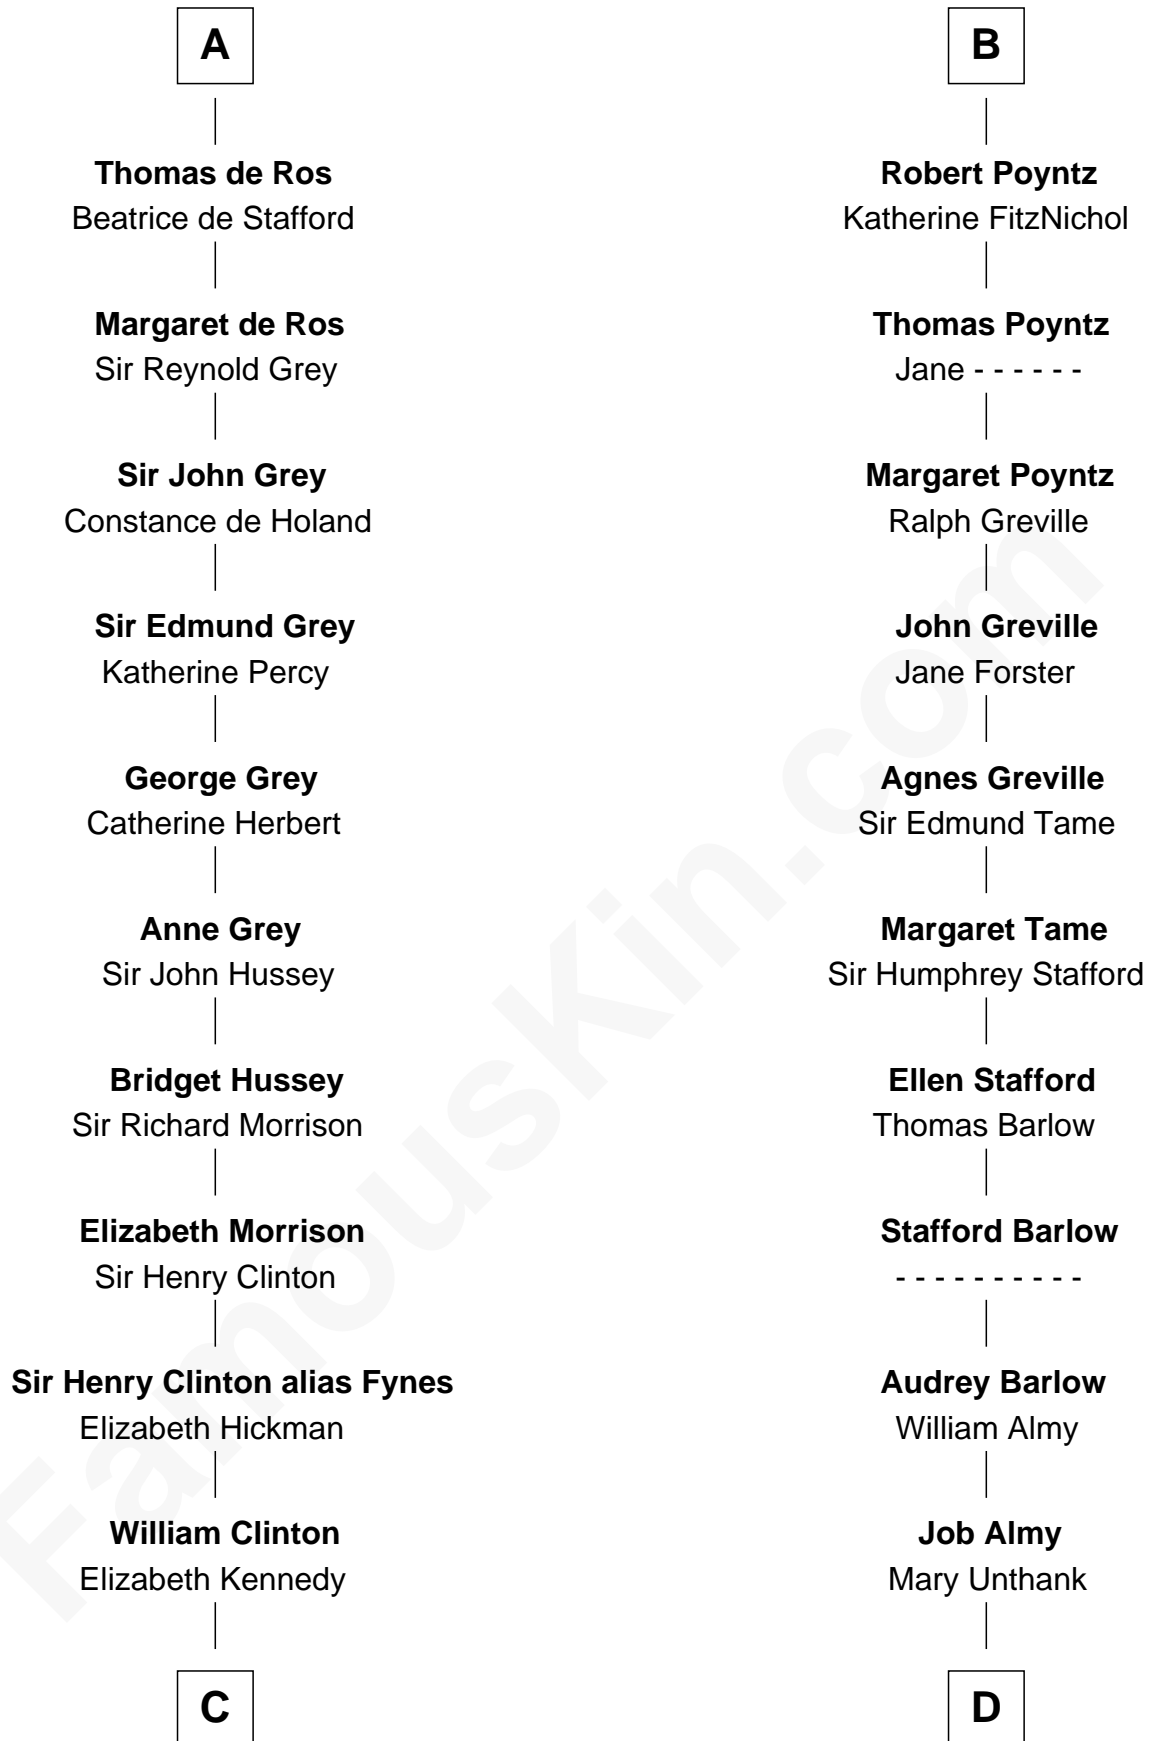

FamousKin.com Relationship Chart of

George Clinton

4th U.S. Vice President

19th cousin 1 time removed of

Robert Townsend

Member of the Culper Spy Ring during the American Revolution

Adeliza de Meschines

*with husband
Richard Fitzgilbert de Clare*

*with husband
Robert de Condet*

C

James Clinton
Elizabeth Smith

Charles Clinton
Elizabeth Denniston

George Clinton
4th U.S. Vice President

D

Audrey Almy
James Townsend

Jacob Townsend
Phoebe Seaman

Samuel Townsend
Sarah Stoddard

Robert Townsend
Spy known as "Culper Jr."