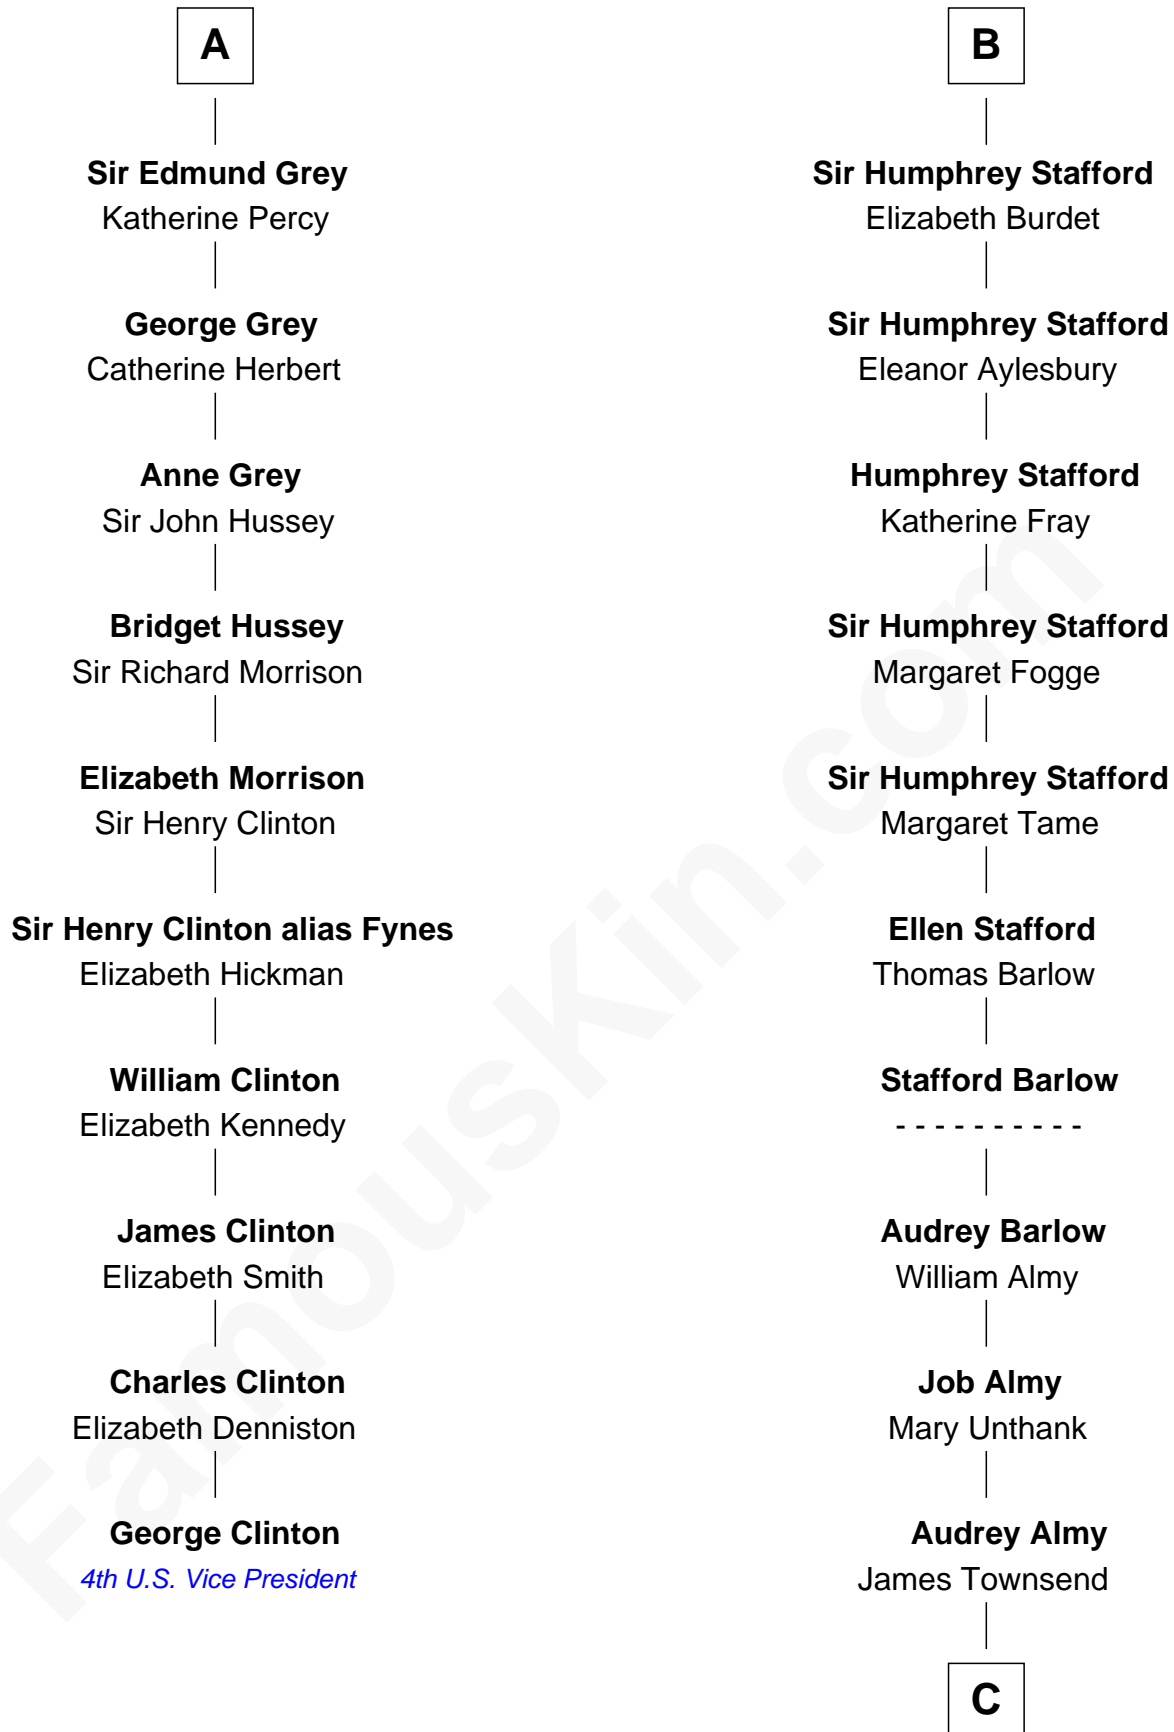

# FamousKin.com Relationship Chart of

**George Clinton**

4th U.S. Vice President

16th cousin 3 times removed of

**Robert Townsend**

Member of the Culper Spy Ring during the American Revolution

**Sir William Longespee**

Ela of Salisbury

**Stephen Longespee**  
Emmeline de Ridelisford

**Ela Longespee**  
Sir Roger la Zouche

**Sir Alan la Zouche**  
Eleanor de Segrave

**Maude la Zouche**  
Sir Robert de Holland

**Thomas Holand**  
Joan Plantagenet

**John de Holand**  
Elizabeth of Lancaster

**Constance de Holand**  
Sir John Grey

**A**

**Ida Longespee**  
Sir William de Beauchamp

**Beatrice de Beauchamp**  
Thomas FitzOtto

**Maud FitzThomas**  
John de Botetourte

**Ada de Botetourte**  
Sir John de St. Philibert

**Maud de St. Philibert**  
Sir Warin Trussell

**Maud Trussell**  
Sir John de Hastang

**Maud de Hastang**  
Ralph Stafford

**B**

**C**

—  
**Jacob Townsend**  
Phoebe Seaman