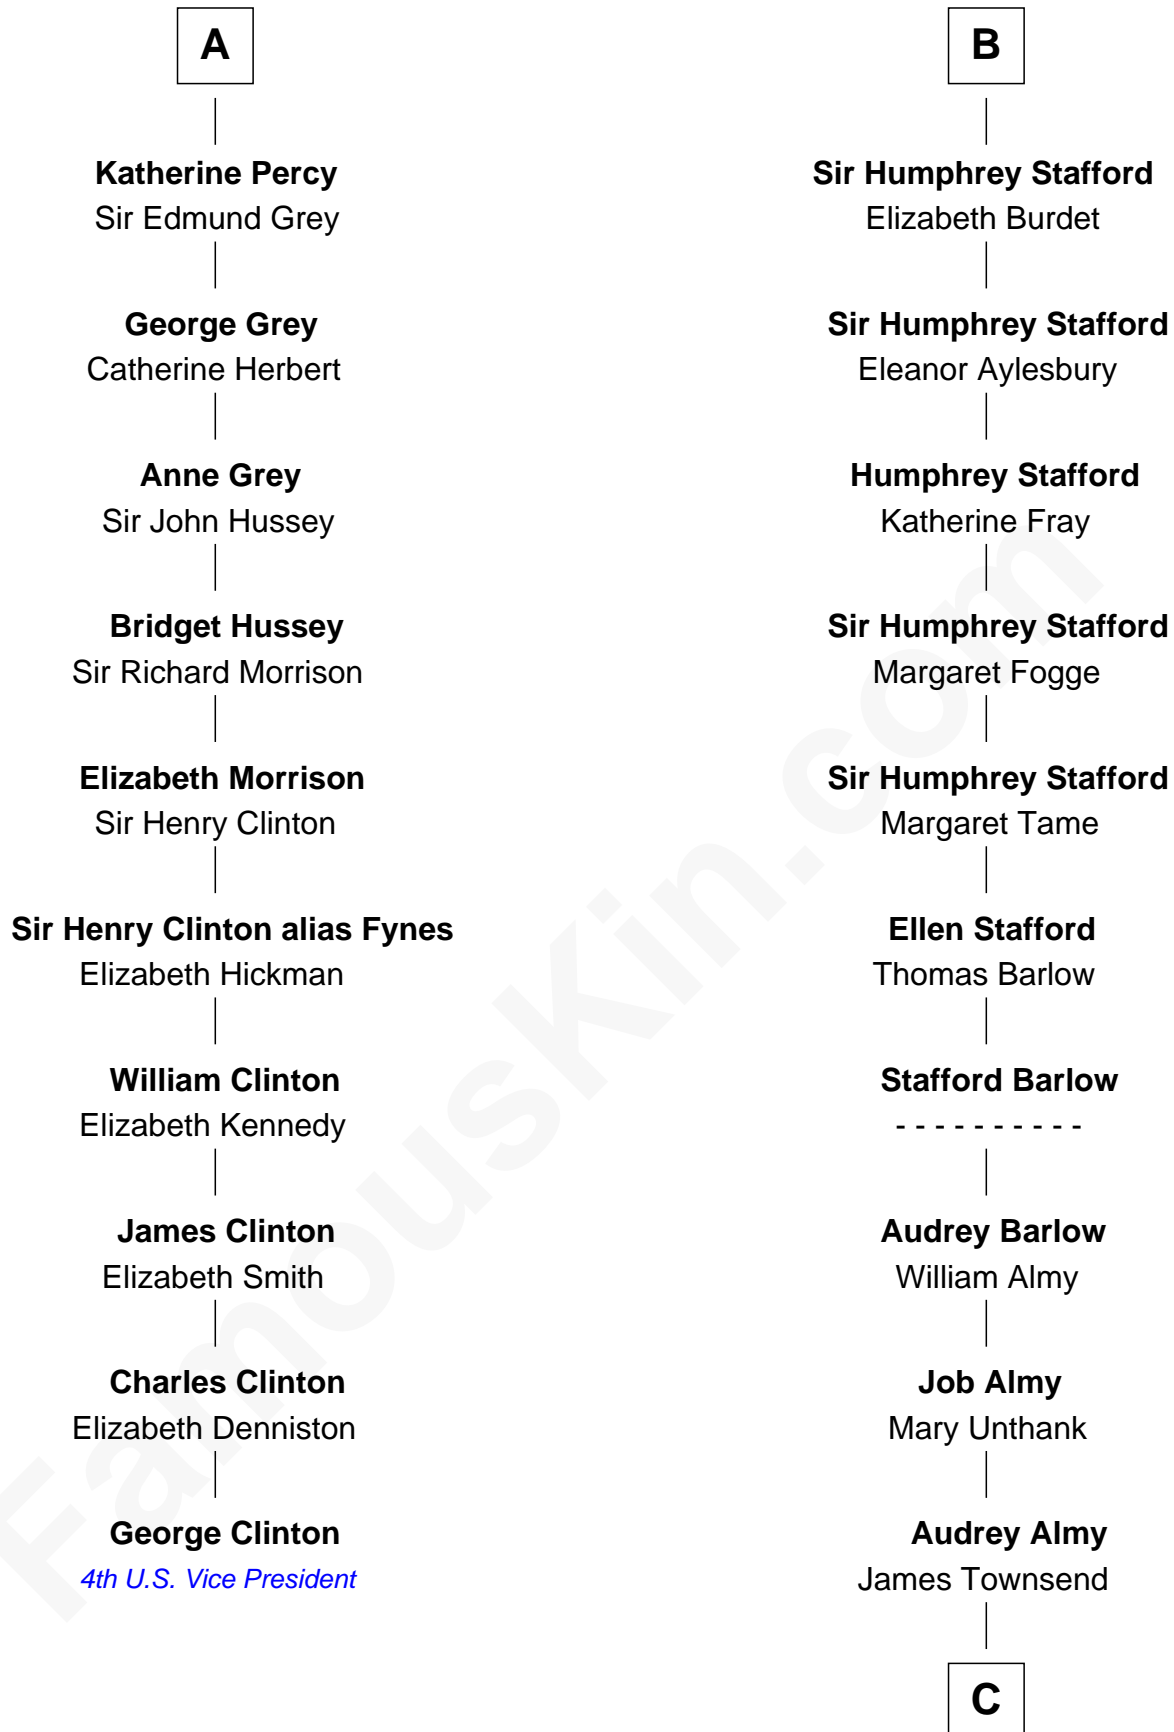

FamousKin.com Relationship Chart of

George Clinton

4th U.S. Vice President

16th cousin 3 times removed of

Robert Townsend

Member of the Culper Spy Ring during the American Revolution

C

—
Jacob Townsend

Phoebe Seaman

—
Samuel Townsend

Sarah Stoddard

—
Robert Townsend

Spy known as "Culper Jr."

FamousKin.com