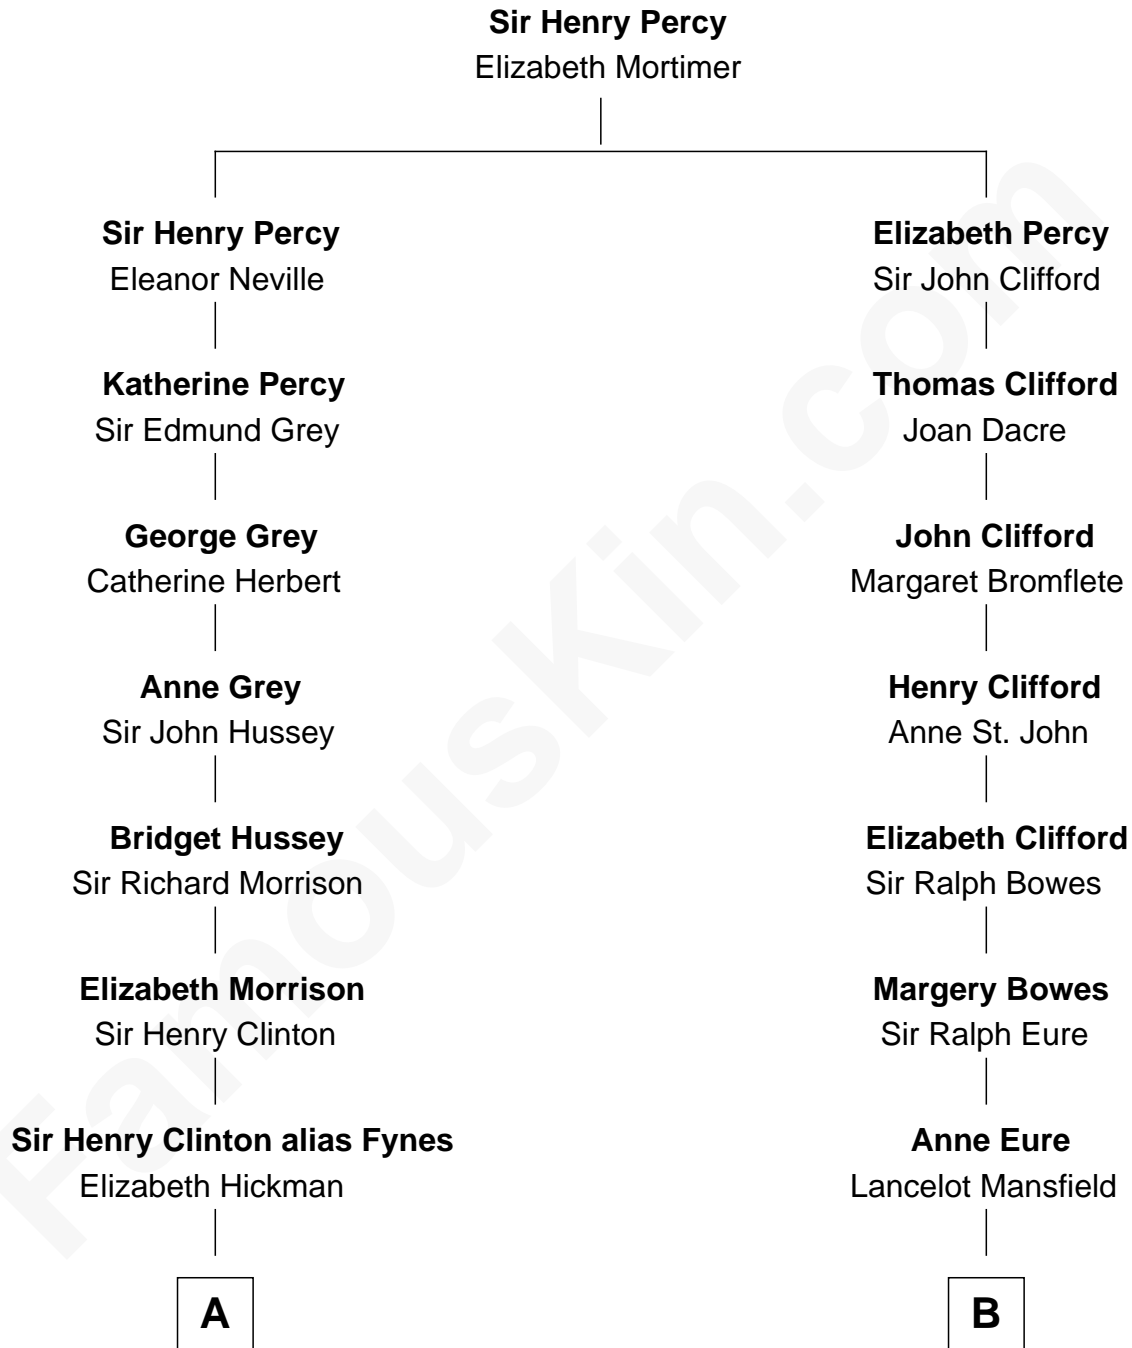

FamousKin.com

Relationship Chart of

George Clinton

4th U.S. Vice President

10th cousin 8 times removed of

Sandra Day O'Connor

First Female U.S. Supreme Court Justice

C

Henry R. Day
Ada Mae Wilkey

Sandra Day O'Connor
U.S. Supreme Court Justice

FamousKin.com