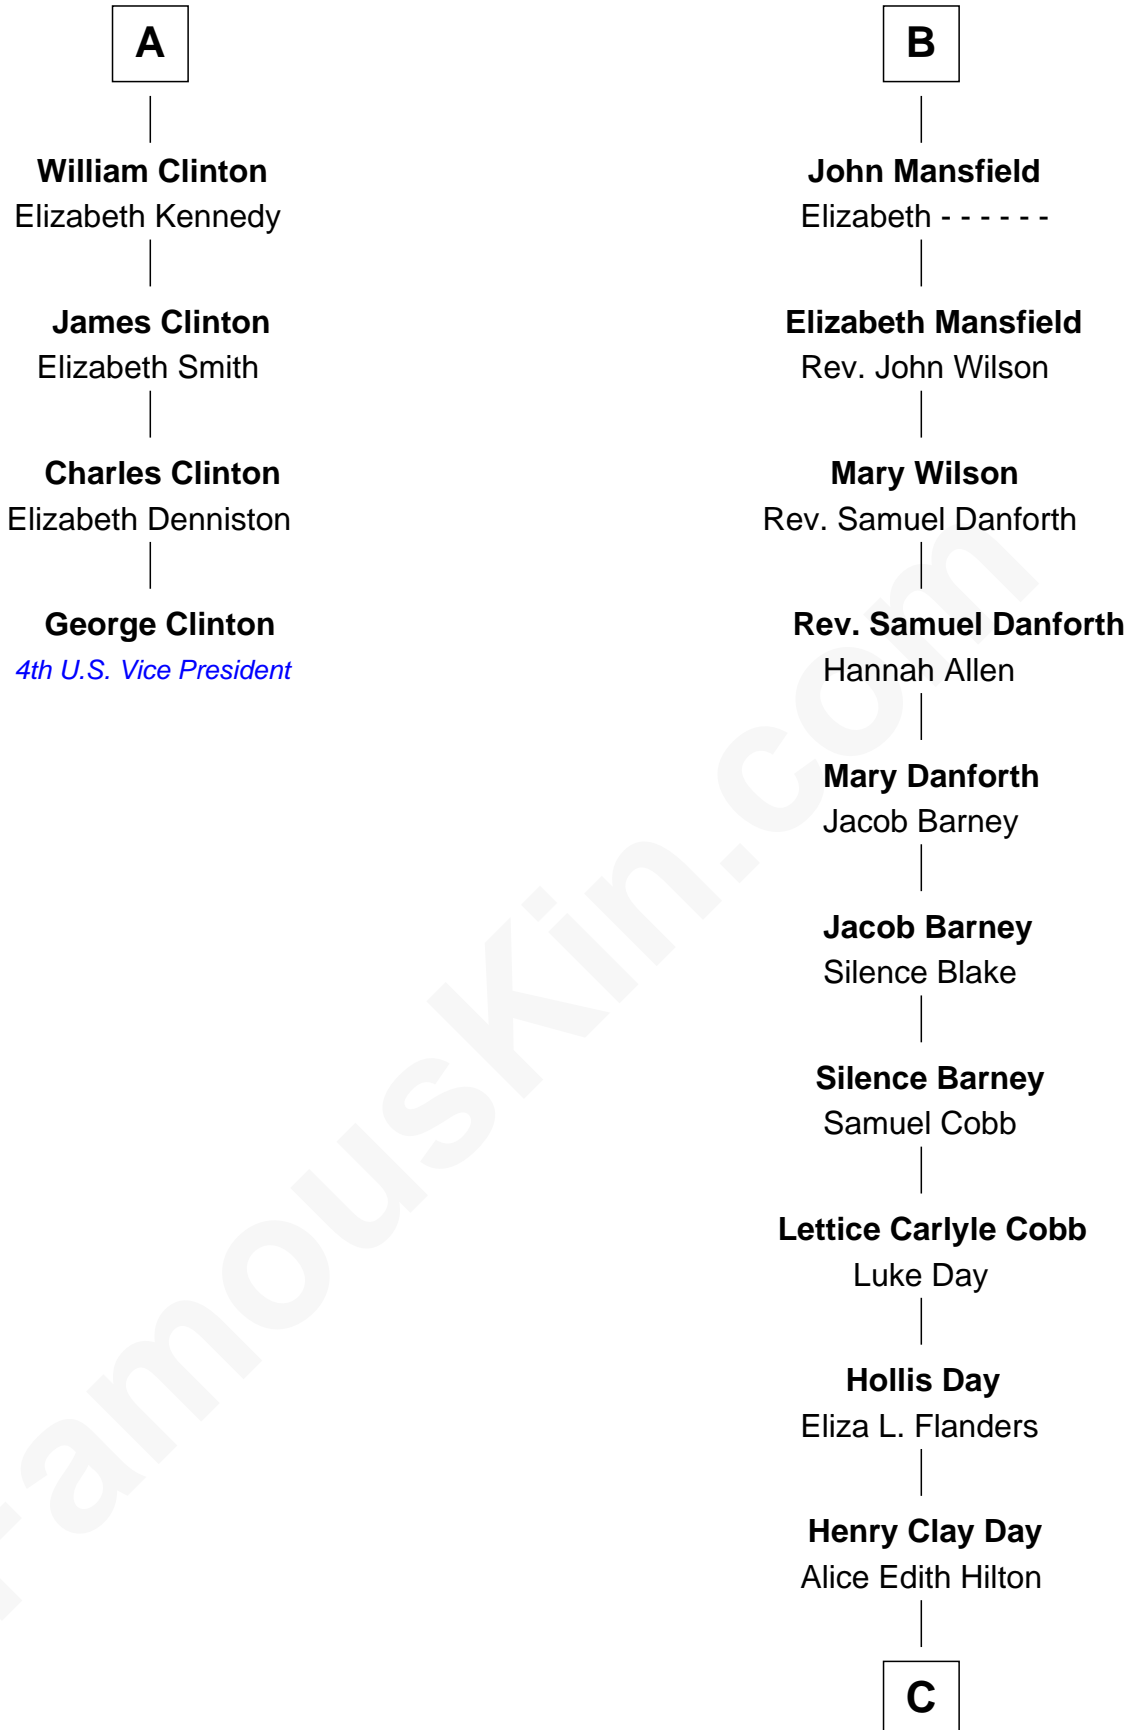

FamousKin.com

Relationship Chart of

George Clinton

4th U.S. Vice President

10th cousin 8 times removed of

Sandra Day O'Connor

First Female U.S. Supreme Court Justice

C

Henry R. Day
Ada Mae Wilkey

Sandra Day O'Connor
U.S. Supreme Court Justice

FamousKin.com