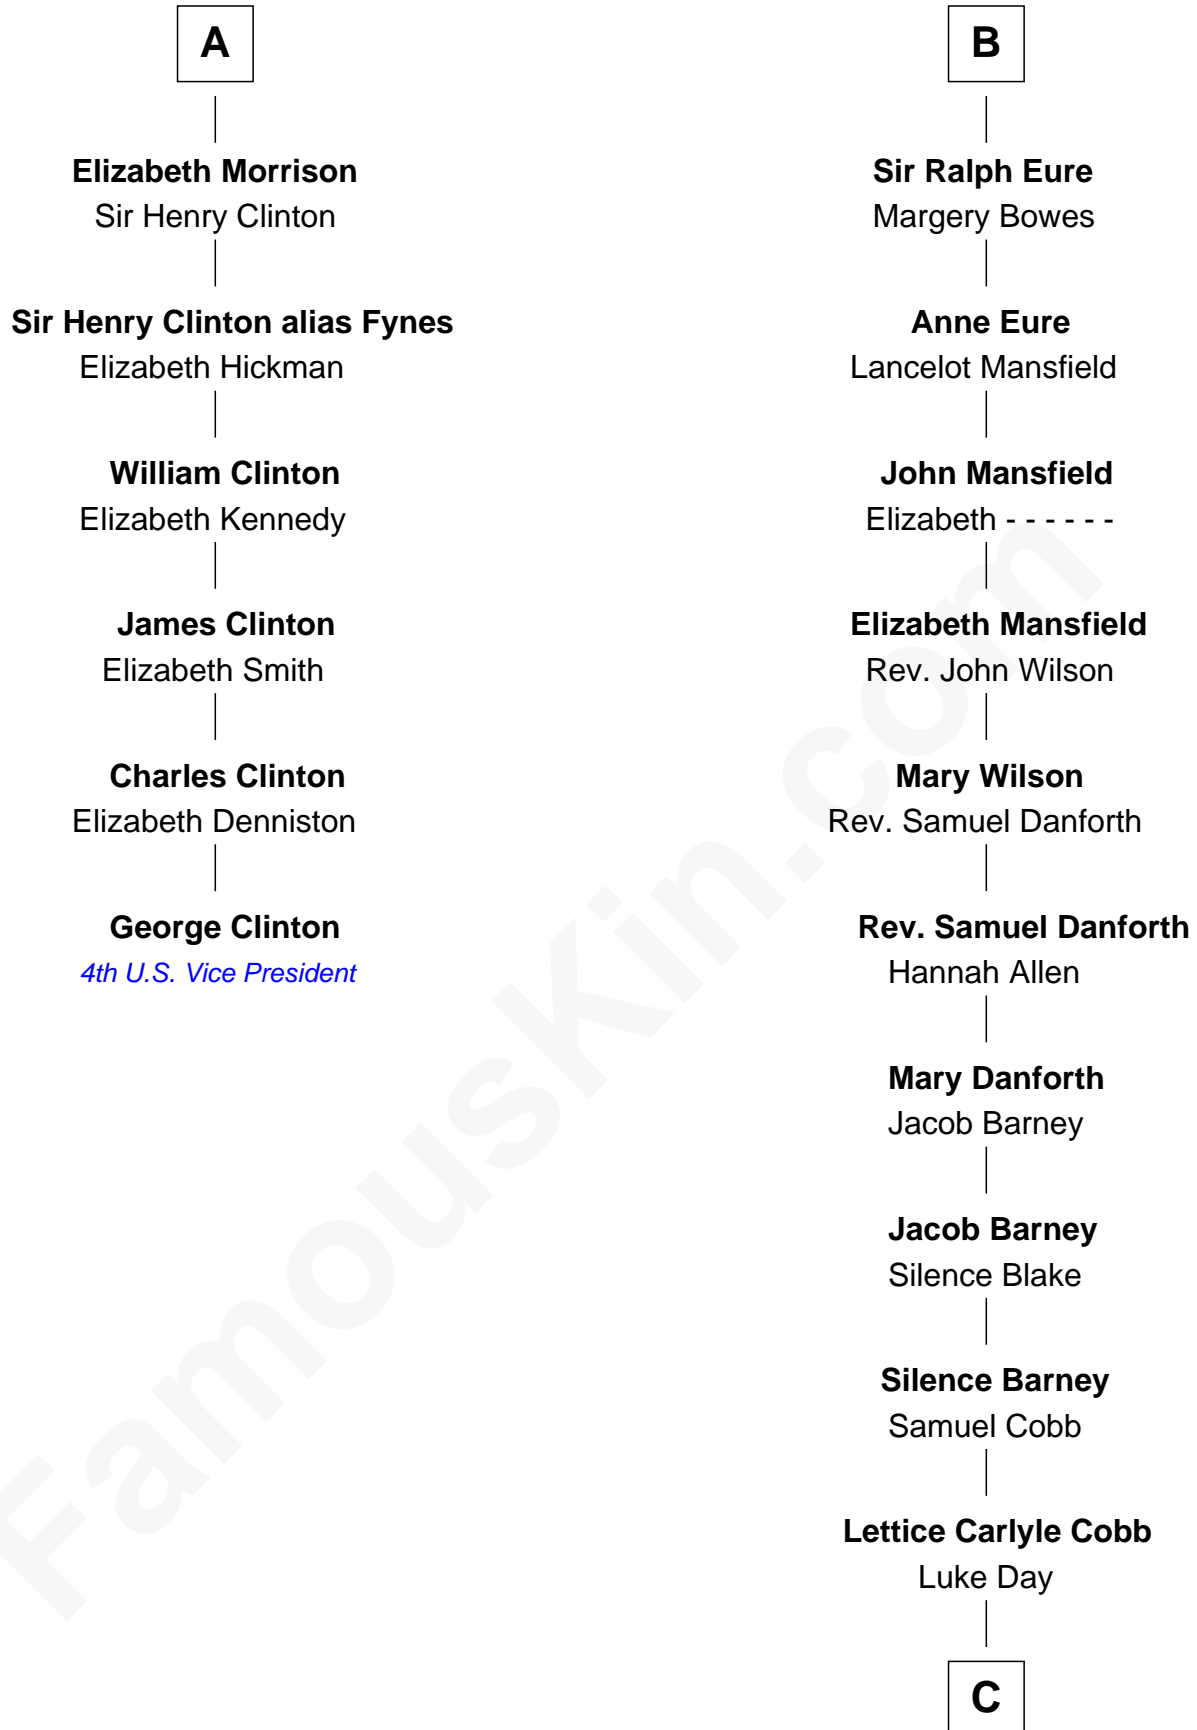

FamousKin.com Relationship Chart of

George Clinton

4th U.S. Vice President

12th cousin 8 times removed of

Sandra Day O'Connor

First Female U.S. Supreme Court Justice

C

—
Hollis Day

Eliza L. Flanders

—
Henry Clay Day

Alice Edith Hilton

—
Henry R. Day

Ada Mae Wilkey

—
Sandra Day O'Connor

U.S. Supreme Court Justice

FamousKin.com