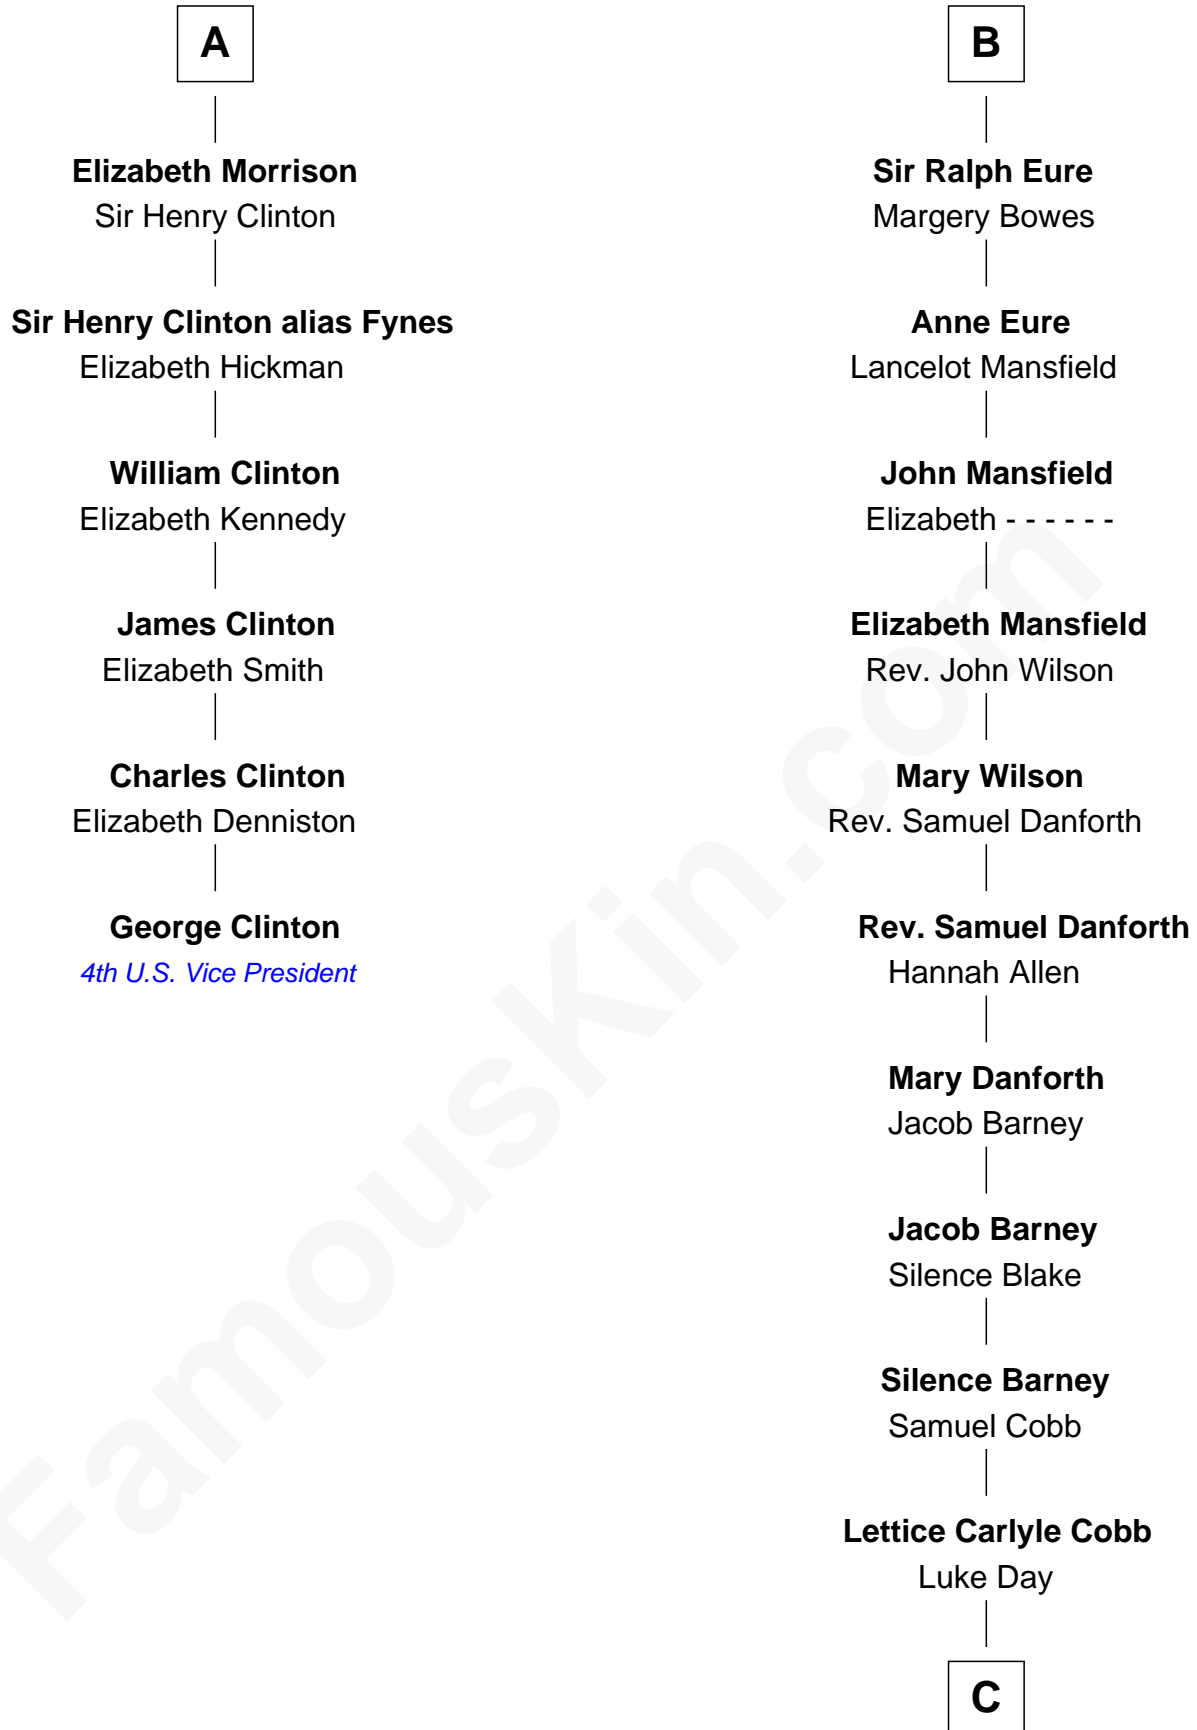

FamousKin.com

Relationship Chart of

George Clinton

4th U.S. Vice President

12th cousin 8 times removed of

Sandra Day O'Connor

First Female U.S. Supreme Court Justice

C

—
Hollis Day

Eliza L. Flanders

—
Henry Clay Day

Alice Edith Hilton

—
Henry R. Day

Ada Mae Wilkey

—
Sandra Day O'Connor

U.S. Supreme Court Justice