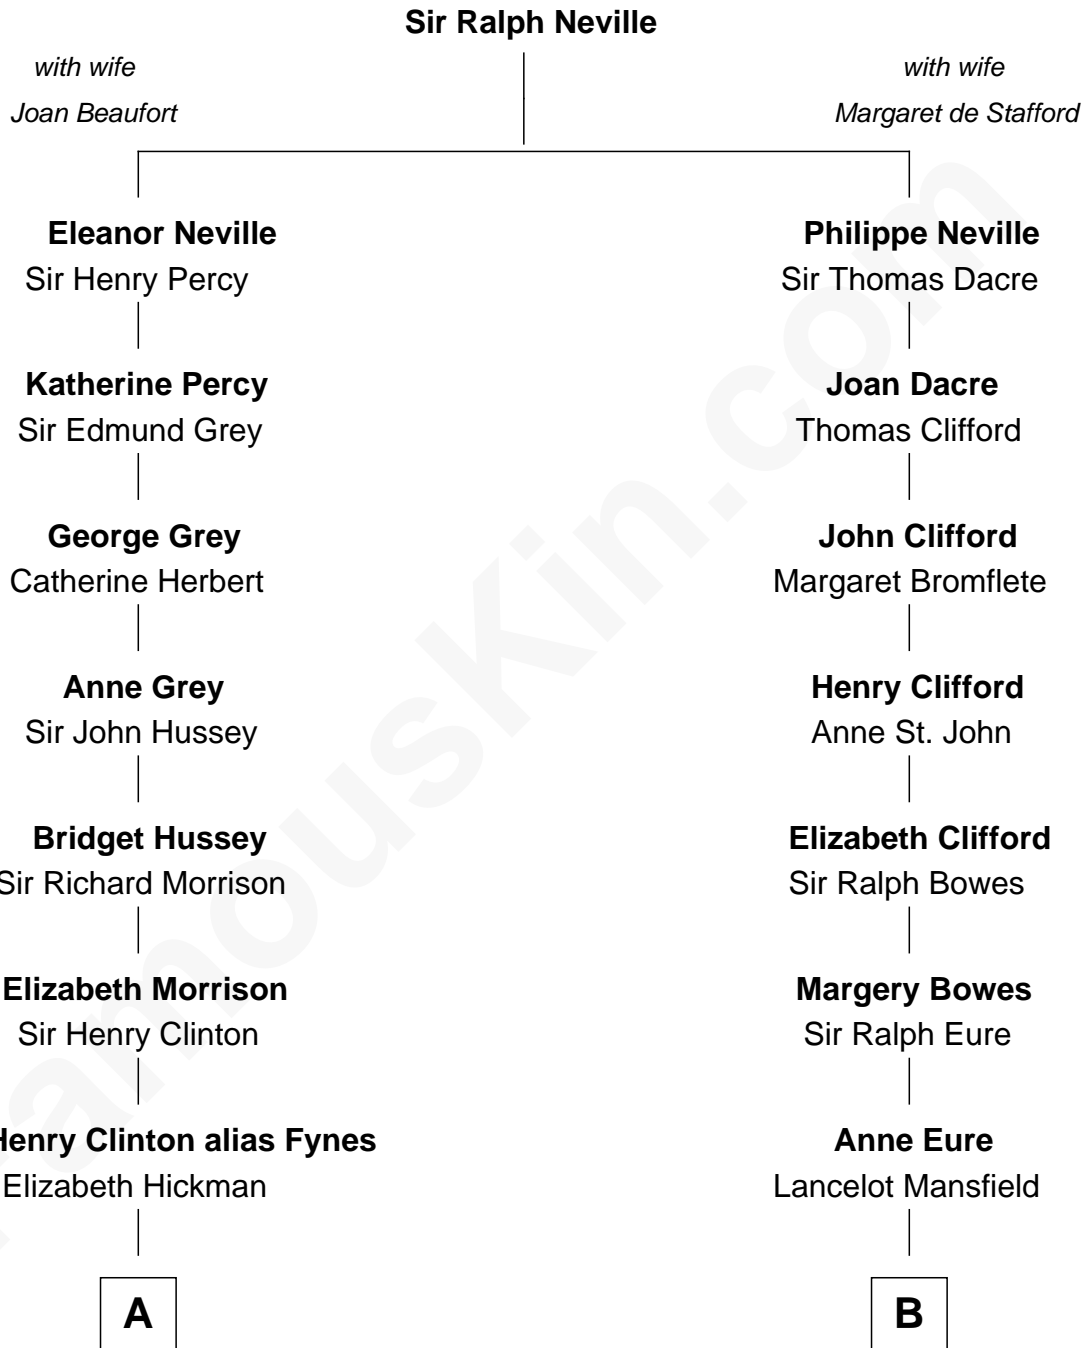

FamousKin.com Relationship Chart of

George Clinton

4th U.S. Vice President

10th cousin 8 times removed of

Sandra Day O'Connor

First Female U.S. Supreme Court Justice

C

Henry R. Day
Ada Mae Wilkey

Sandra Day O'Connor
U.S. Supreme Court Justice

FamousKin.com