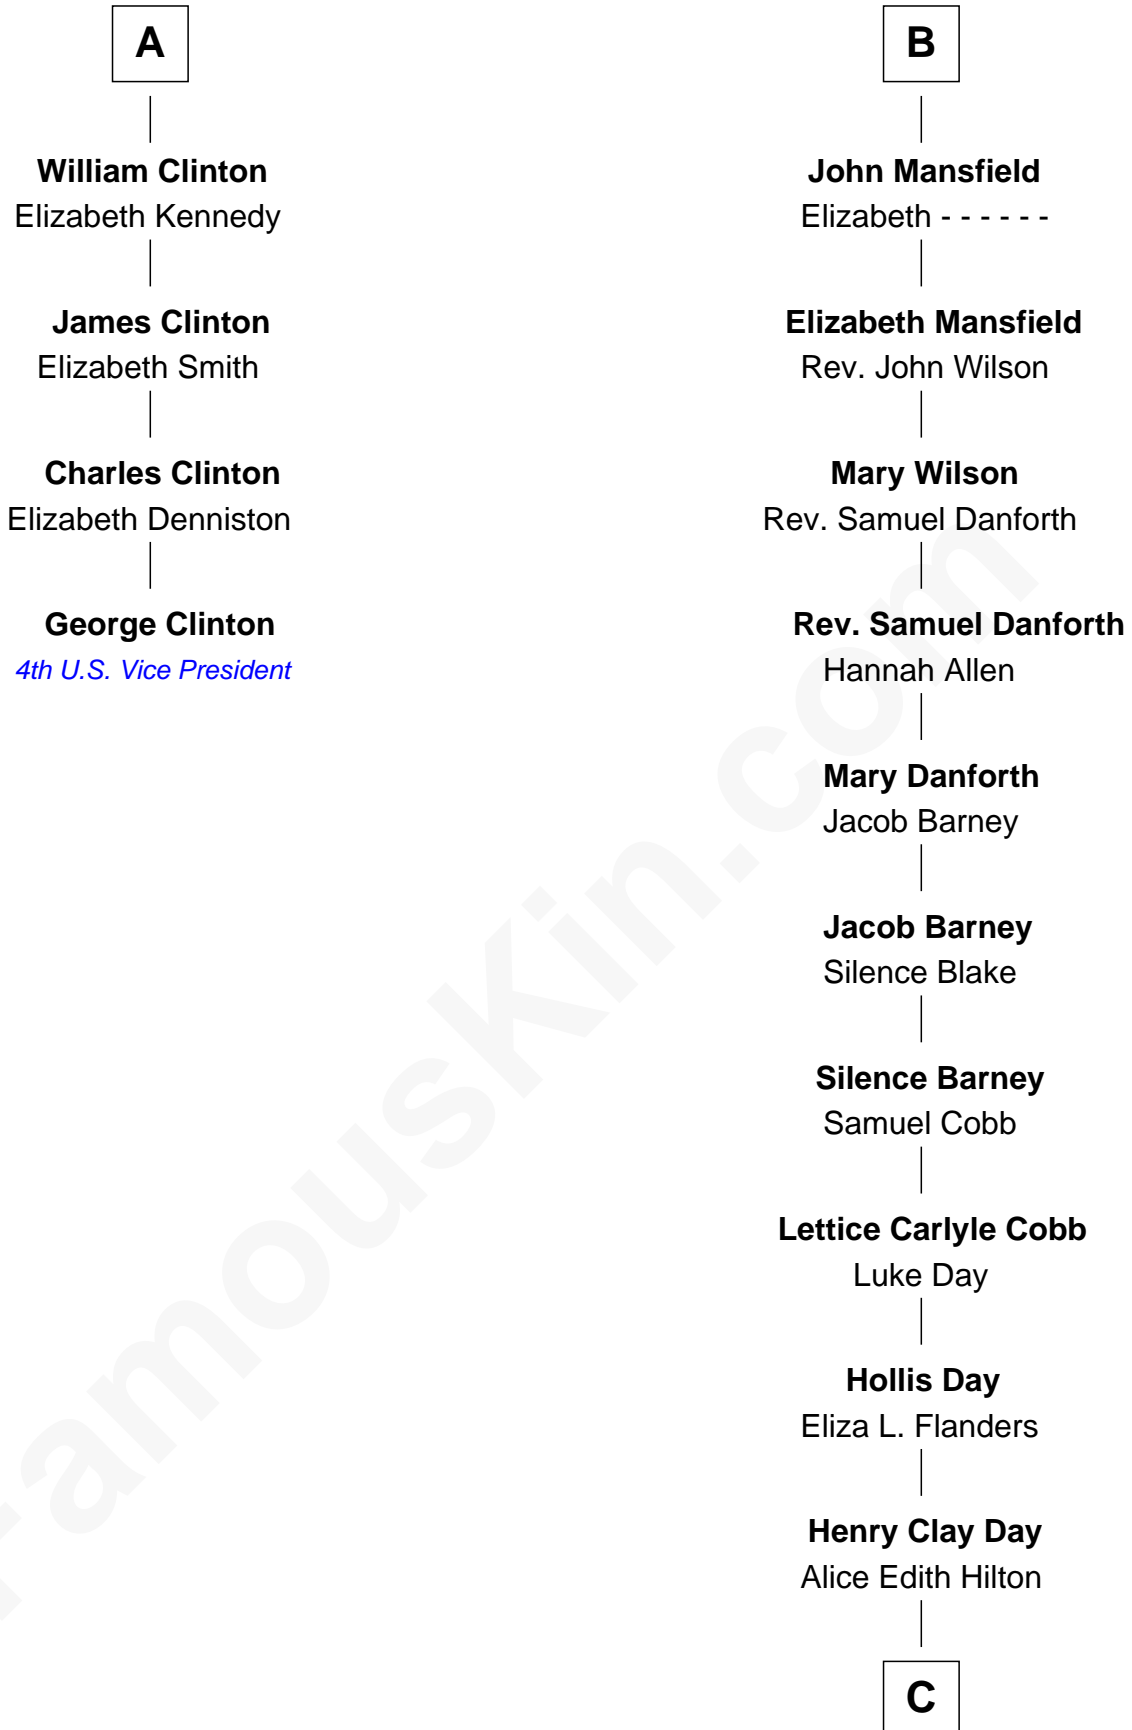

FamousKin.com Relationship Chart of

George Clinton

4th U.S. Vice President

10th cousin 8 times removed of

Sandra Day O'Connor

First Female U.S. Supreme Court Justice

C

Henry R. Day
Ada Mae Wilkey

Sandra Day O'Connor
U.S. Supreme Court Justice

FamousKin.com