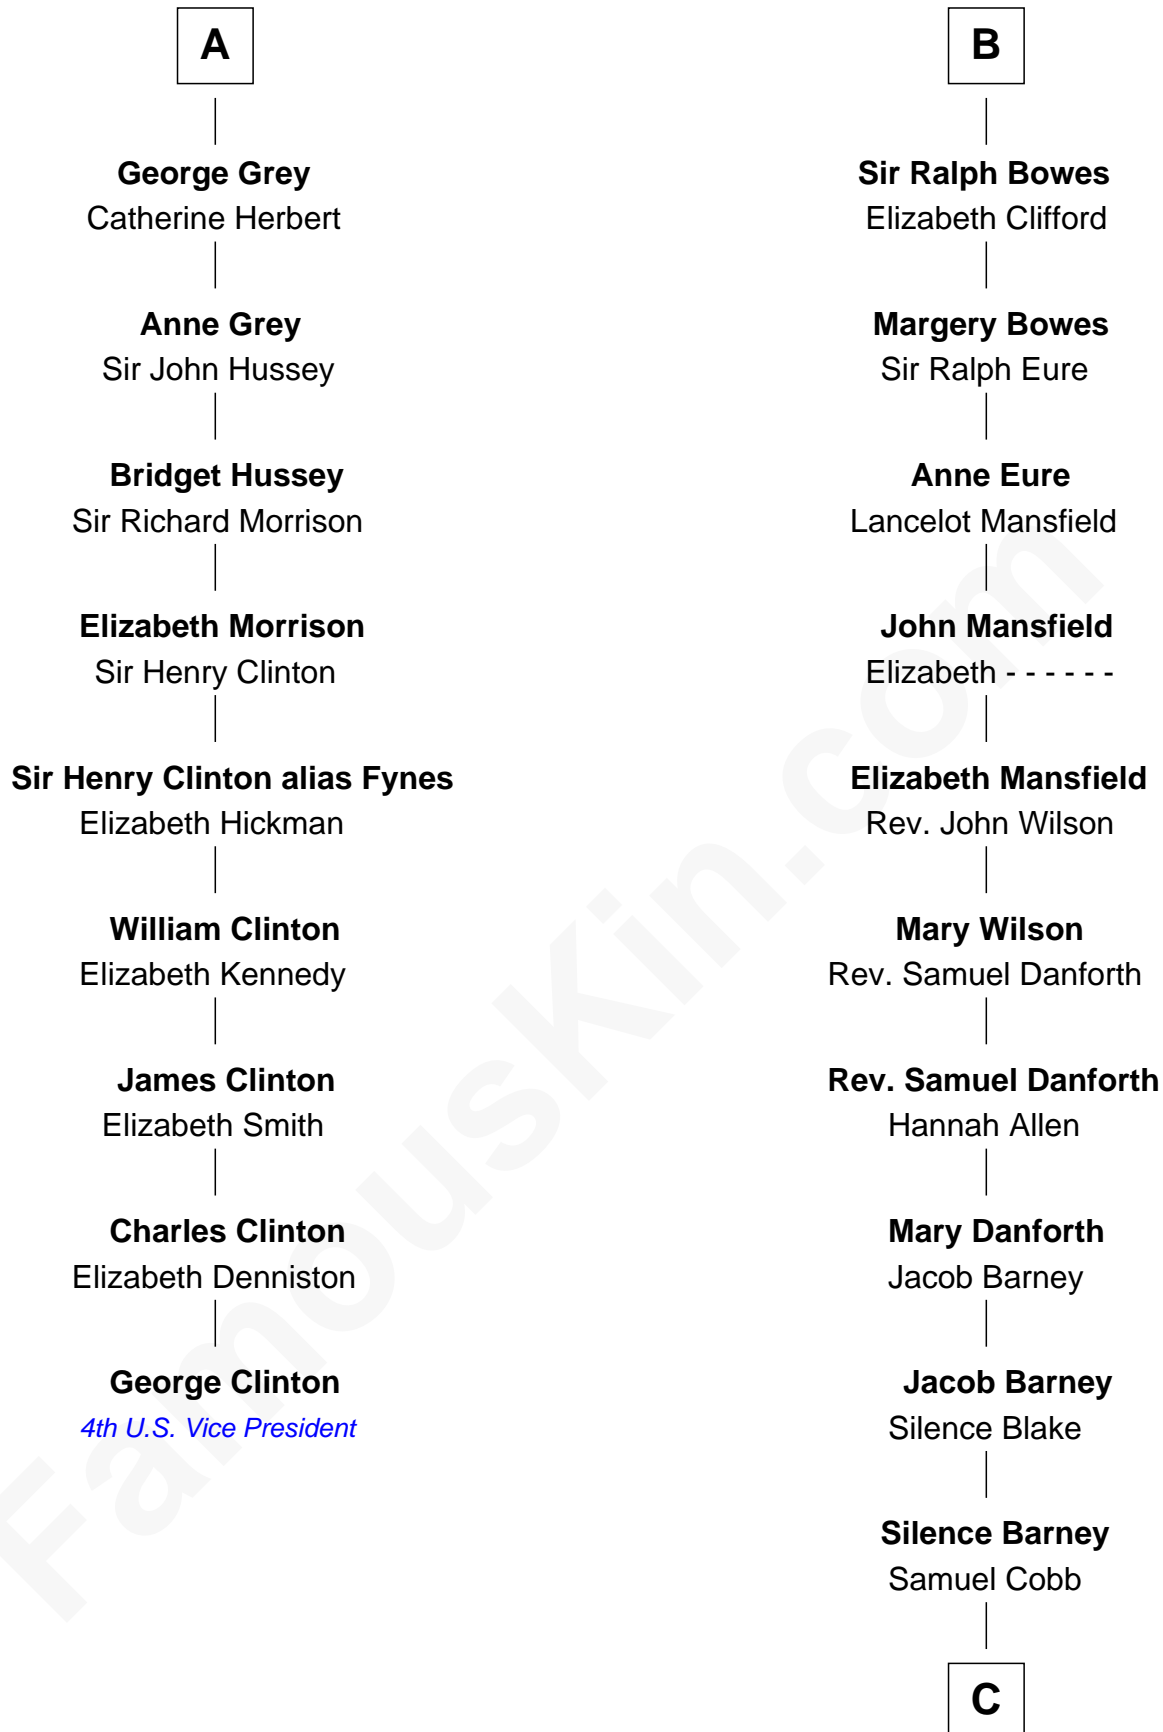

# FamousKin.com Relationship Chart of

**George Clinton**

*4th U.S. Vice President*

15th cousin 6 times removed of

**Sandra Day O'Connor**

*First Female U.S. Supreme Court Justice*

**C**

—  
**Lettice Carlyle Cobb**

Luke Day  
—

**Hollis Day**

Eliza L. Flanders  
—

**Henry Clay Day**

Alice Edith Hilton  
—

**Henry R. Day**

Ada Mae Wilkey  
—

**Sandra Day O'Connor**

*U.S. Supreme Court Justice*

FamousKin.com