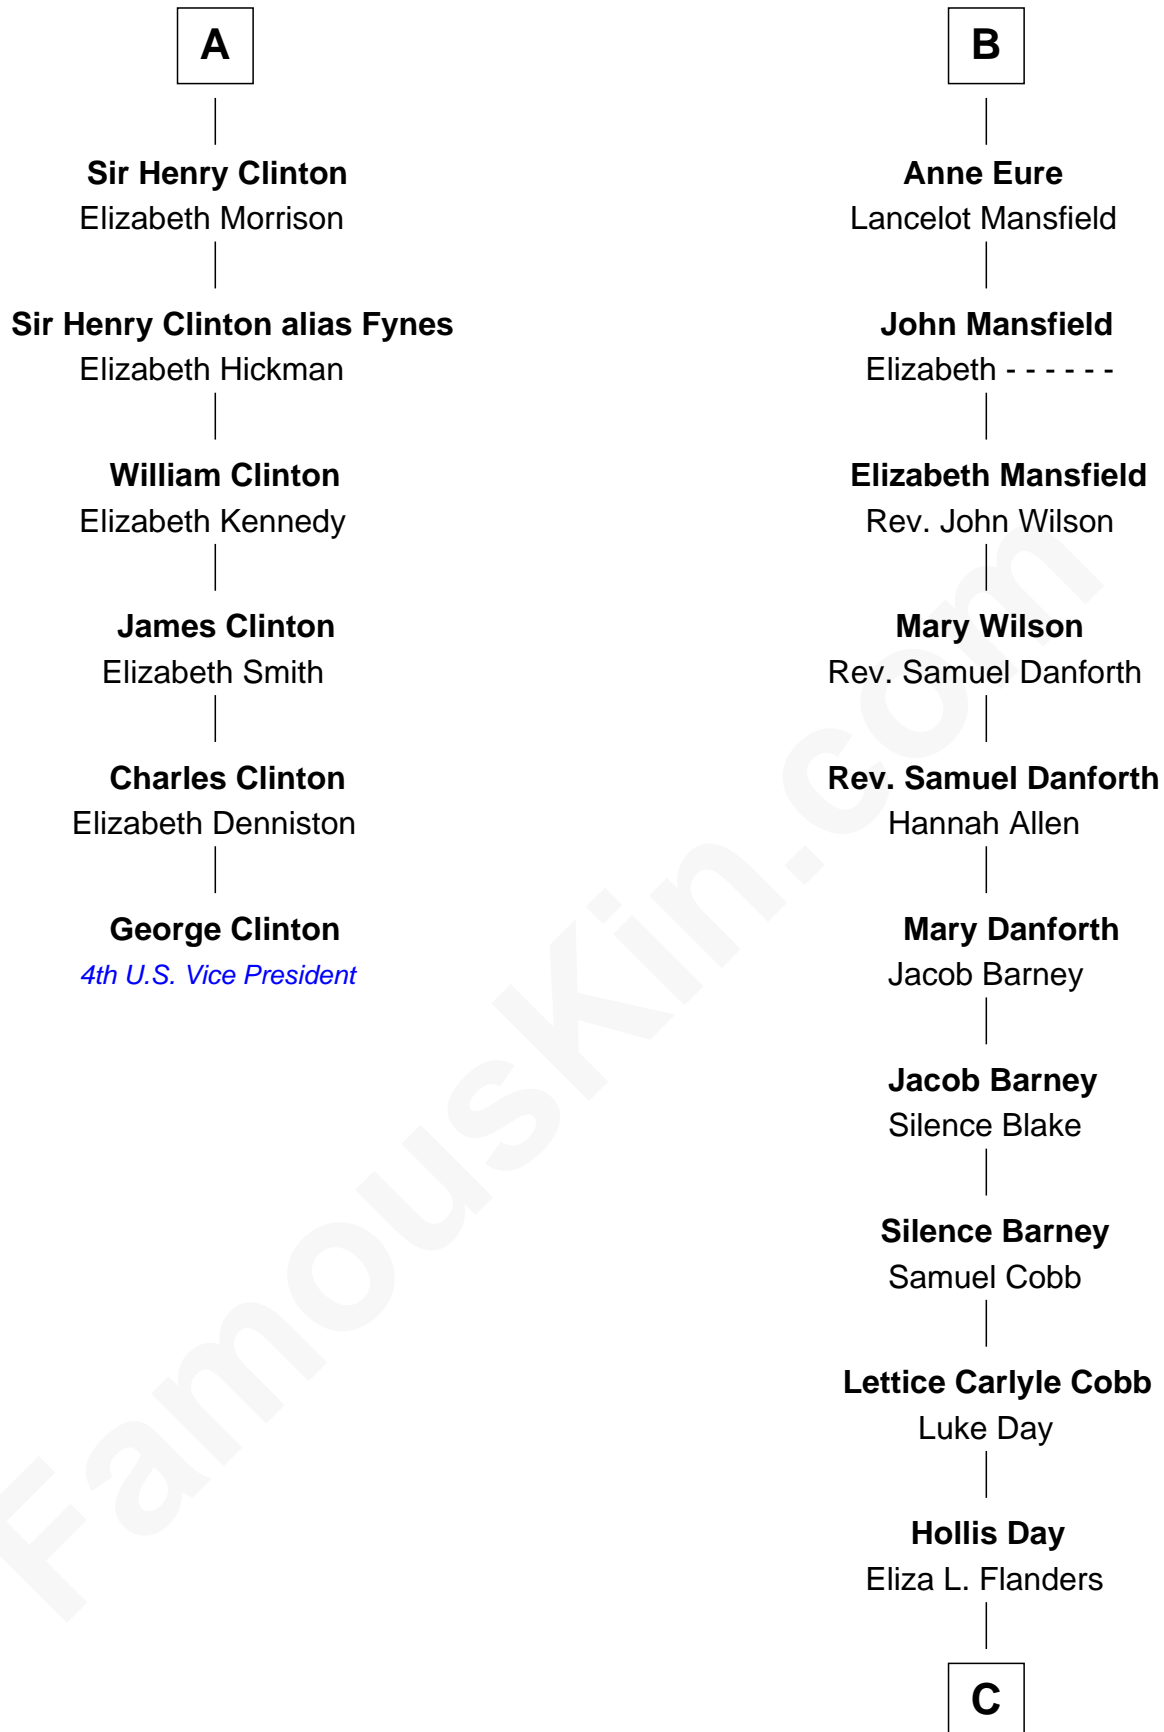

FamousKin.com Relationship Chart of

George Clinton

4th U.S. Vice President

12th cousin 7 times removed of

Sandra Day O'Connor

First Female U.S. Supreme Court Justice

Sir Philip le Despencer

Elizabeth - - - - -

C

Henry Clay Day
Alice Edith Hilton

Henry R. Day
Ada Mae Wilkey

Sandra Day O'Connor
U.S. Supreme Court Justice

FamousKin.com