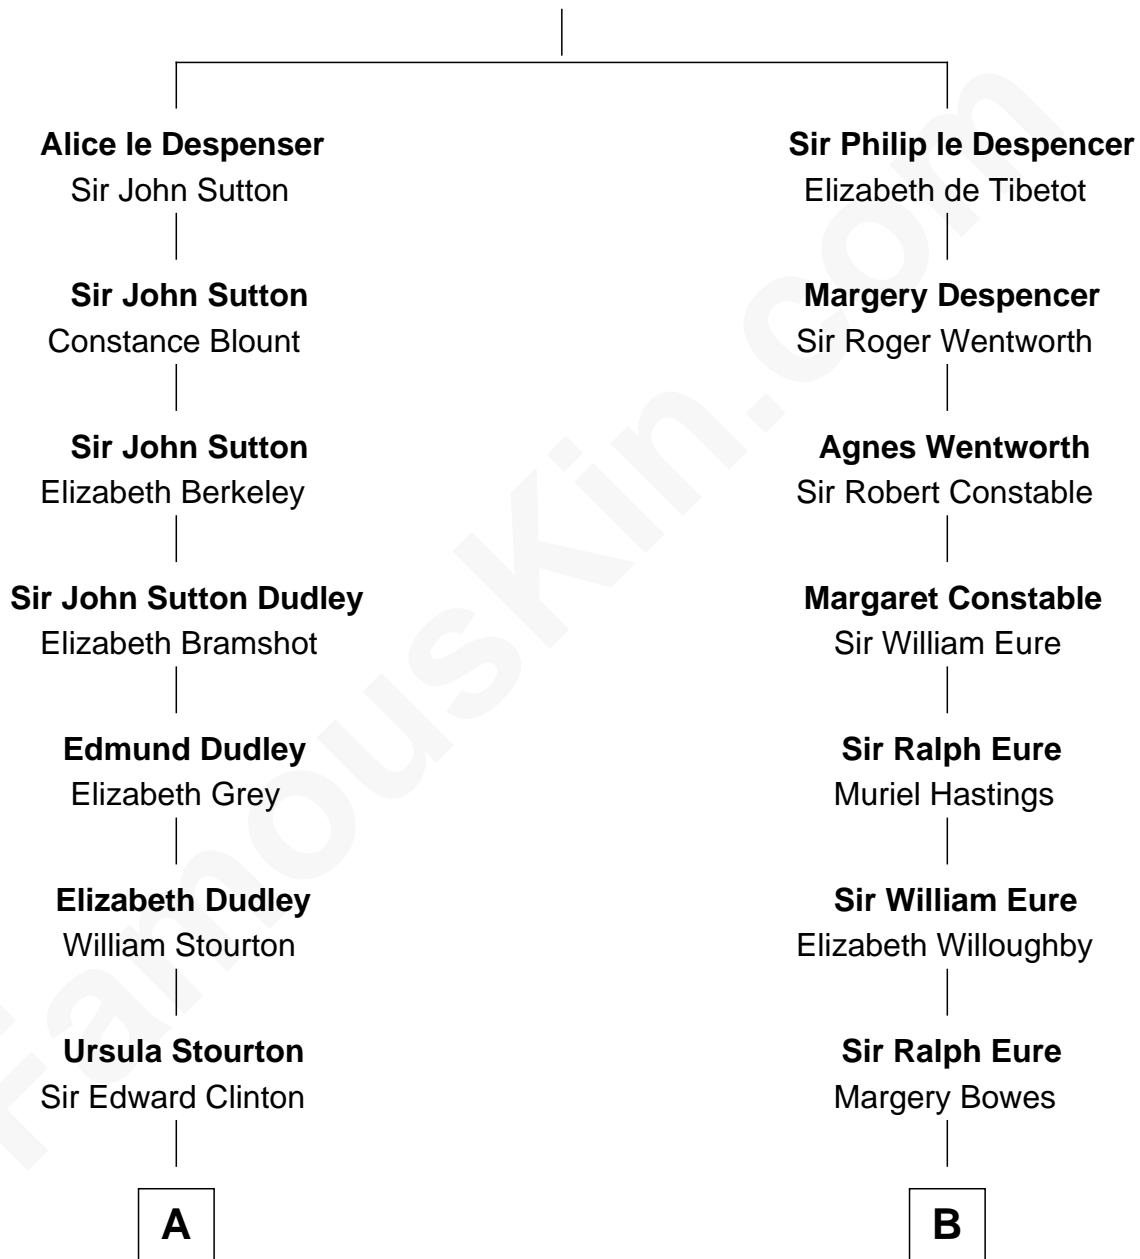

FamousKin.com Relationship Chart of

George Clinton

4th U.S. Vice President

12th cousin 7 times removed of

Sandra Day O'Connor

First Female U.S. Supreme Court Justice

Sir Philip le Despencer

Elizabeth - - - - -

C

Henry Clay Day
Alice Edith Hilton

Henry R. Day
Ada Mae Wilkey

Sandra Day O'Connor
U.S. Supreme Court Justice

FamousKin.com