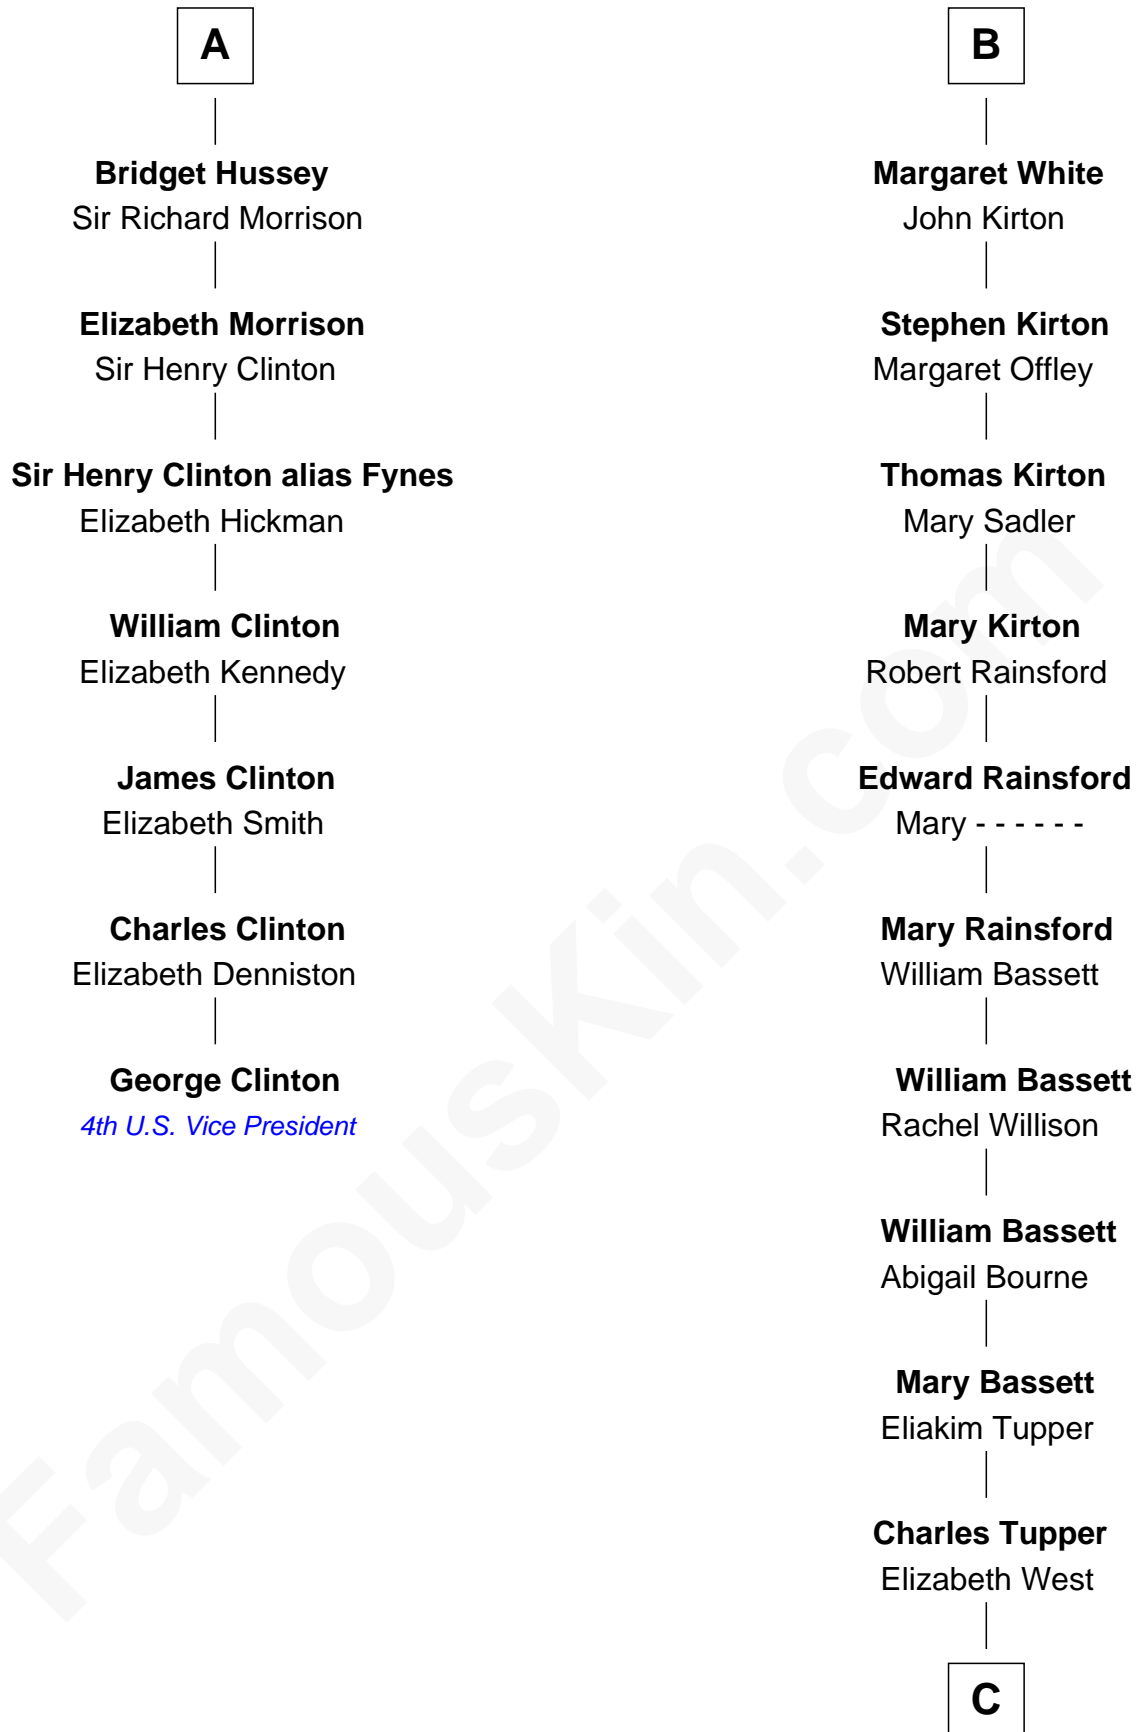

# FamousKin.com Relationship Chart of

**George Clinton**

*4th U.S. Vice President*

13th cousin 5 times removed of

**Sir Charles Tupper**

*6th Prime Minister of Canada*

C

Rev. Charles Tupper

Miriam Lockhart

Sir Charles Tupper

*6th Prime Minister of Canada*

FamousKin.com