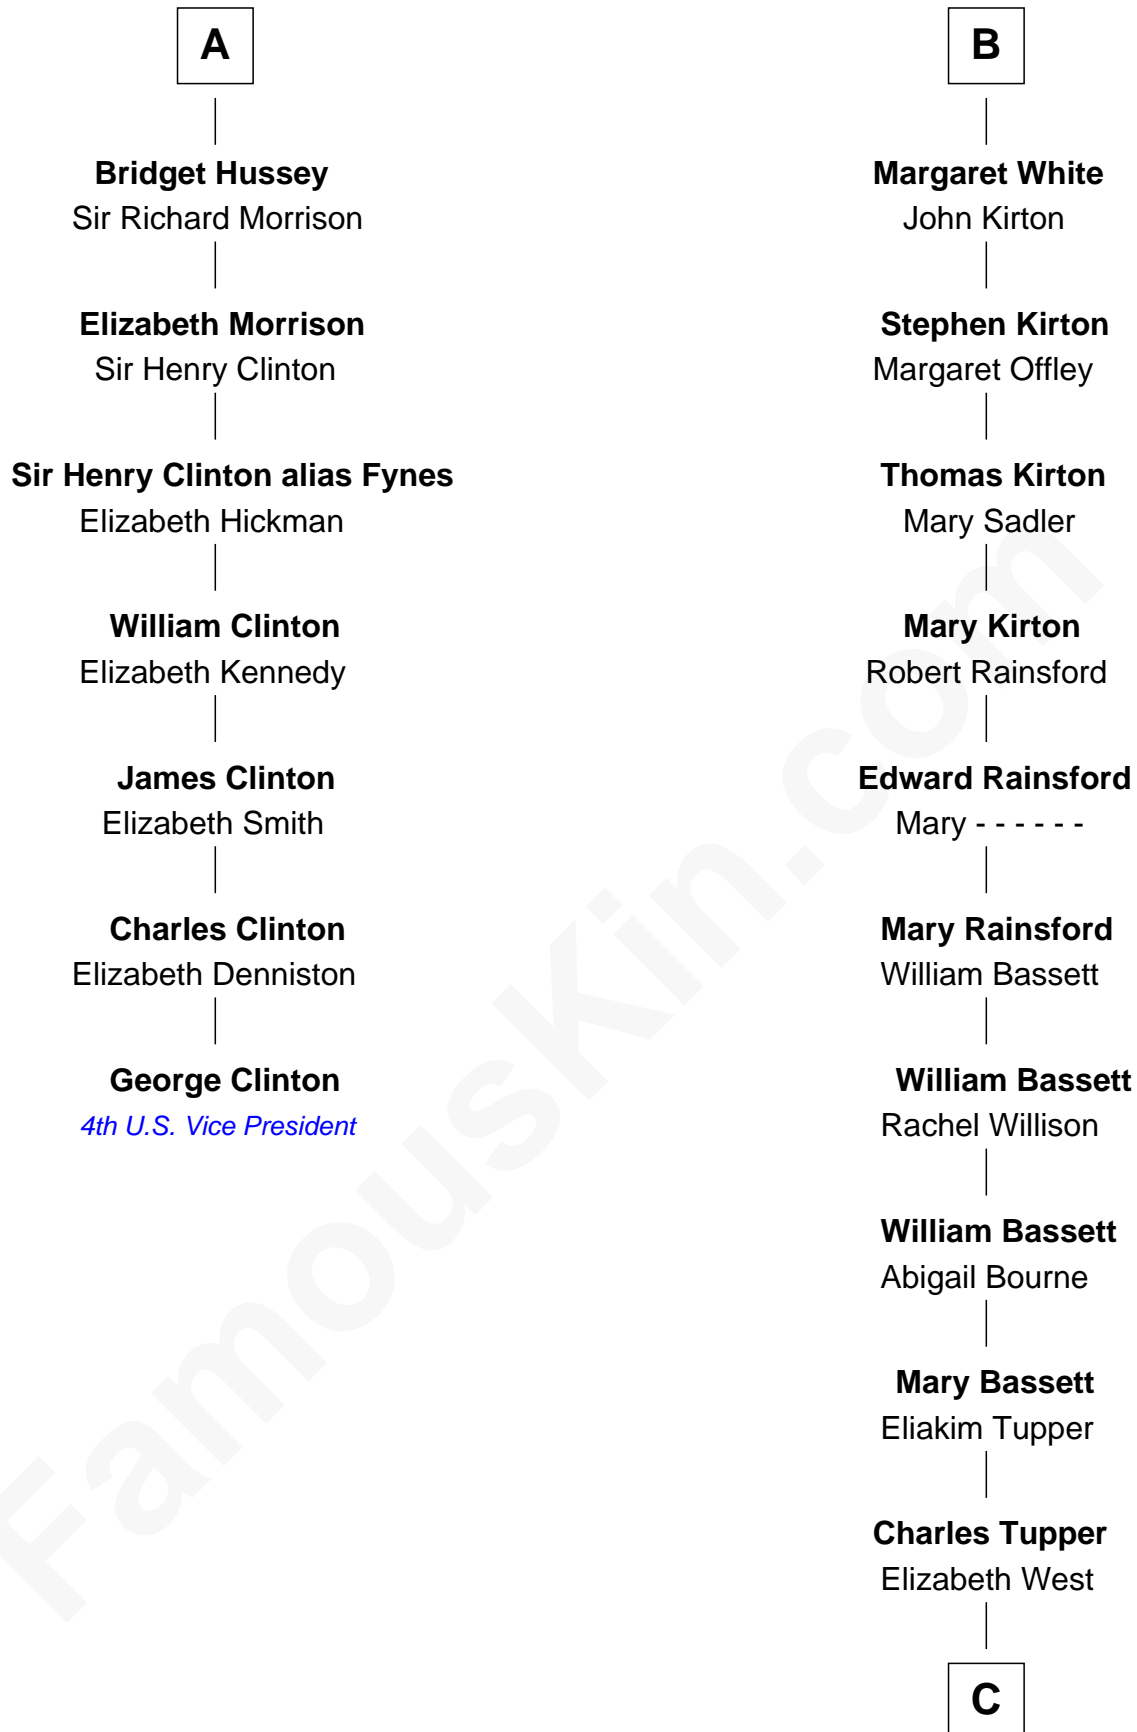

FamousKin.com Relationship Chart of

George Clinton

4th U.S. Vice President

13th cousin 5 times removed of

Sir Charles Tupper

6th Prime Minister of Canada

Bartholomew de Badlesmere

Margaret de Clare

Sir Edmund Grey

Katherine Percy

George Grey

Catherine Herbert

Anne Grey

Sir John Hussey

A

Maud de Badlesmere

Sir Robert Hungerford

Eleanor Hungerford

Sir John White

Robert White

Margaret Gainsford

B

C

Rev. Charles Tupper

Miriam Lockhart

Sir Charles Tupper

6th Prime Minister of Canada

FamousKin.com