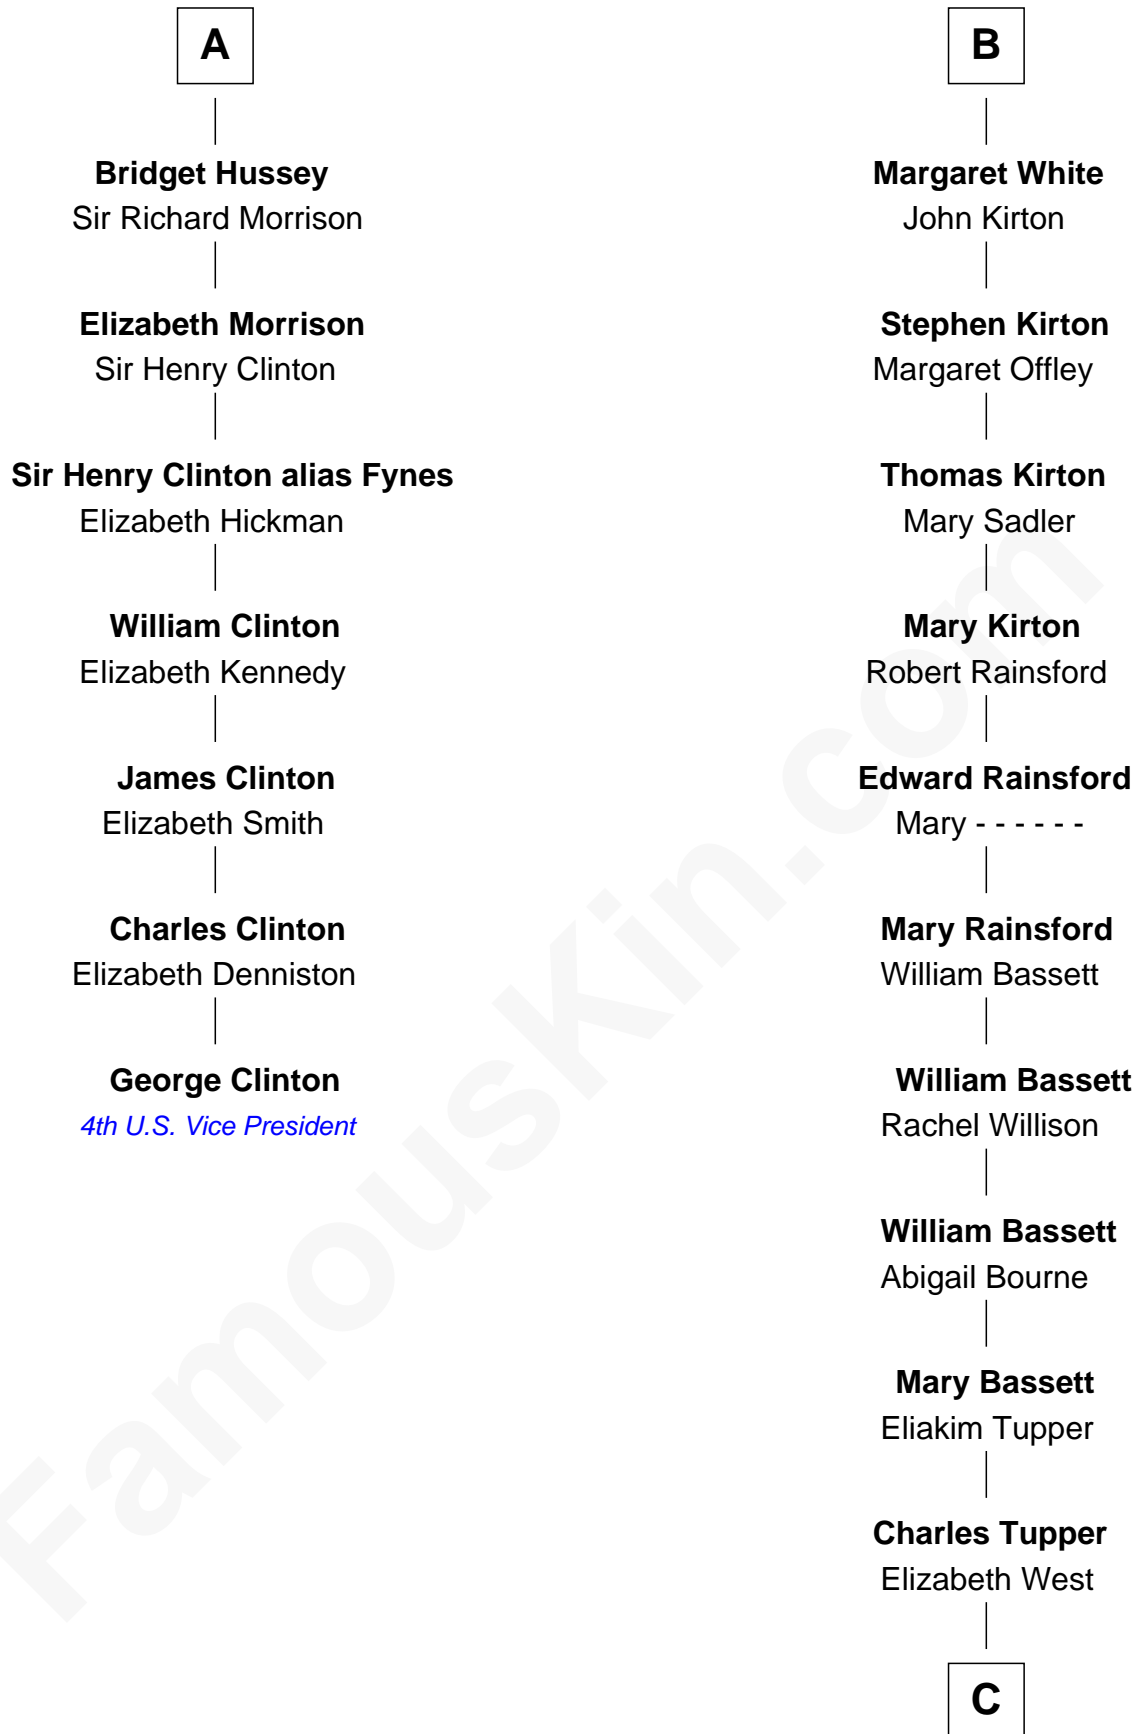

FamousKin.com Relationship Chart of

George Clinton

4th U.S. Vice President

13th cousin 5 times removed of

Sir Charles Tupper

6th Prime Minister of Canada

C

Rev. Charles Tupper

Miriam Lockhart

Sir Charles Tupper

6th Prime Minister of Canada

FamousKin.com