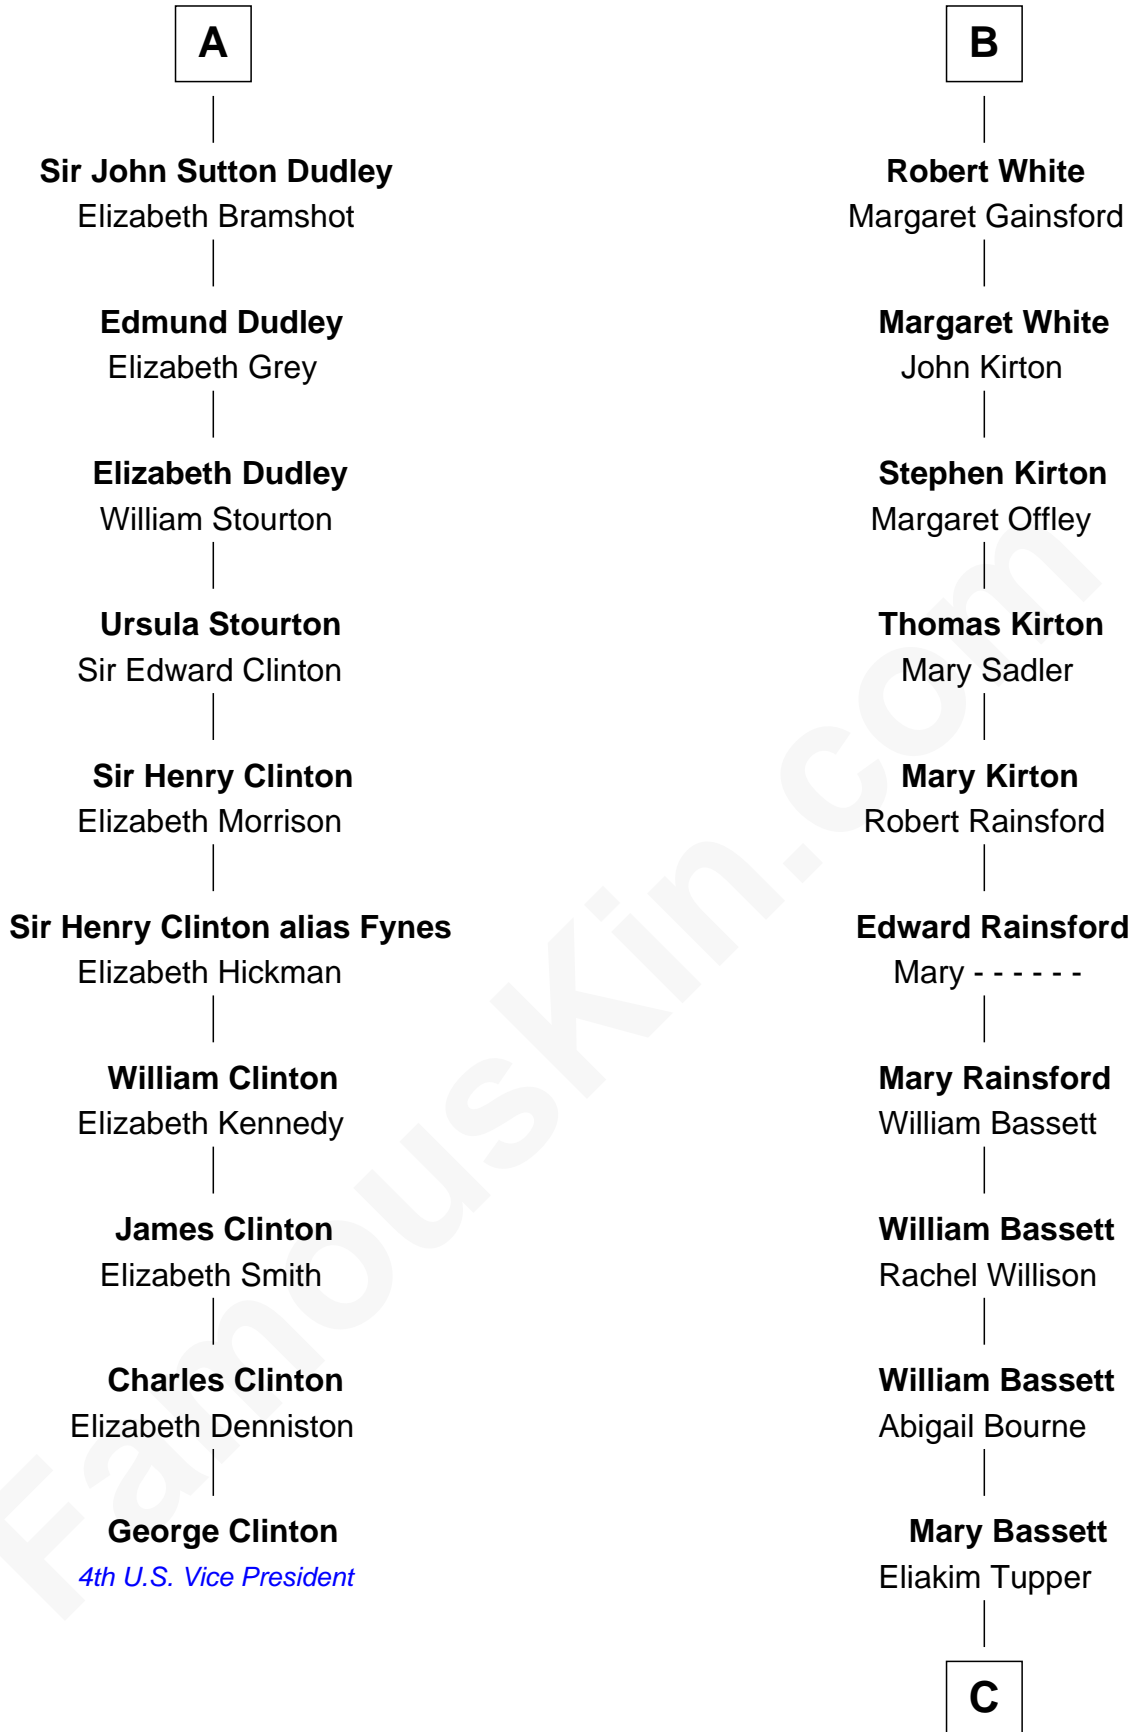

FamousKin.com Relationship Chart of

George Clinton

4th U.S. Vice President

16th cousin 3 times removed of

Sir Charles Tupper

6th Prime Minister of Canada

Sir Hugh le Despencer

Aveline Basset

Alice le Despenser

Sir John Sutton

Sir John Sutton

Constance Blount

Sir John Sutton

Elizabeth Berkeley

A

Eleanor le Despencer

Sir Walter Hungerford

Sir Robert Hungerford

Margaret Botreaux

Eleanor Hungerford

Sir John White

B

C

Charles Tupper

Elizabeth West

Rev. Charles Tupper

Miriam Lockhart

Sir Charles Tupper

6th Prime Minister of Canada

FamousKin.com