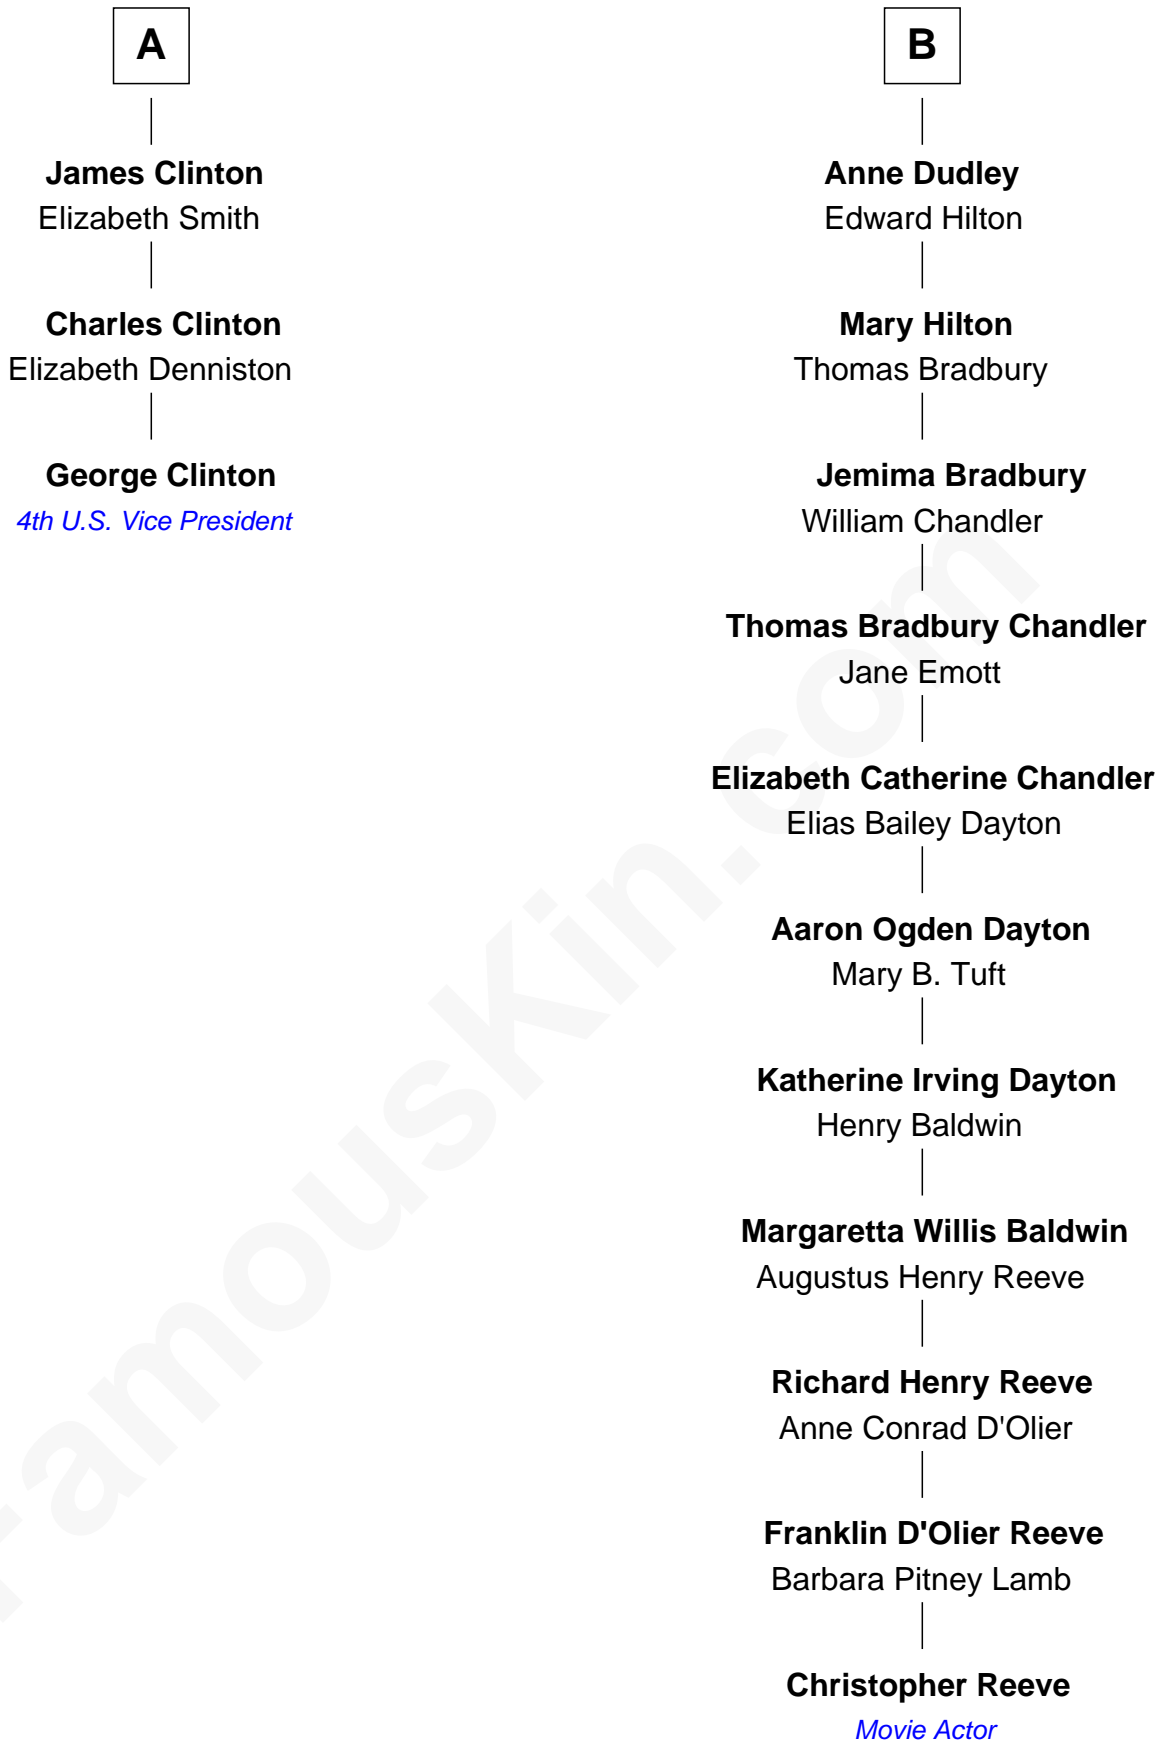

FamousKin.com Relationship Chart of

George Clinton

4th U.S. Vice President

9th cousin 8 times removed of

Christopher Reeve

Movie Actor

Christopher Reeve photo by [Jbfrankel](#) ([CC BY-SA 3.0](#))