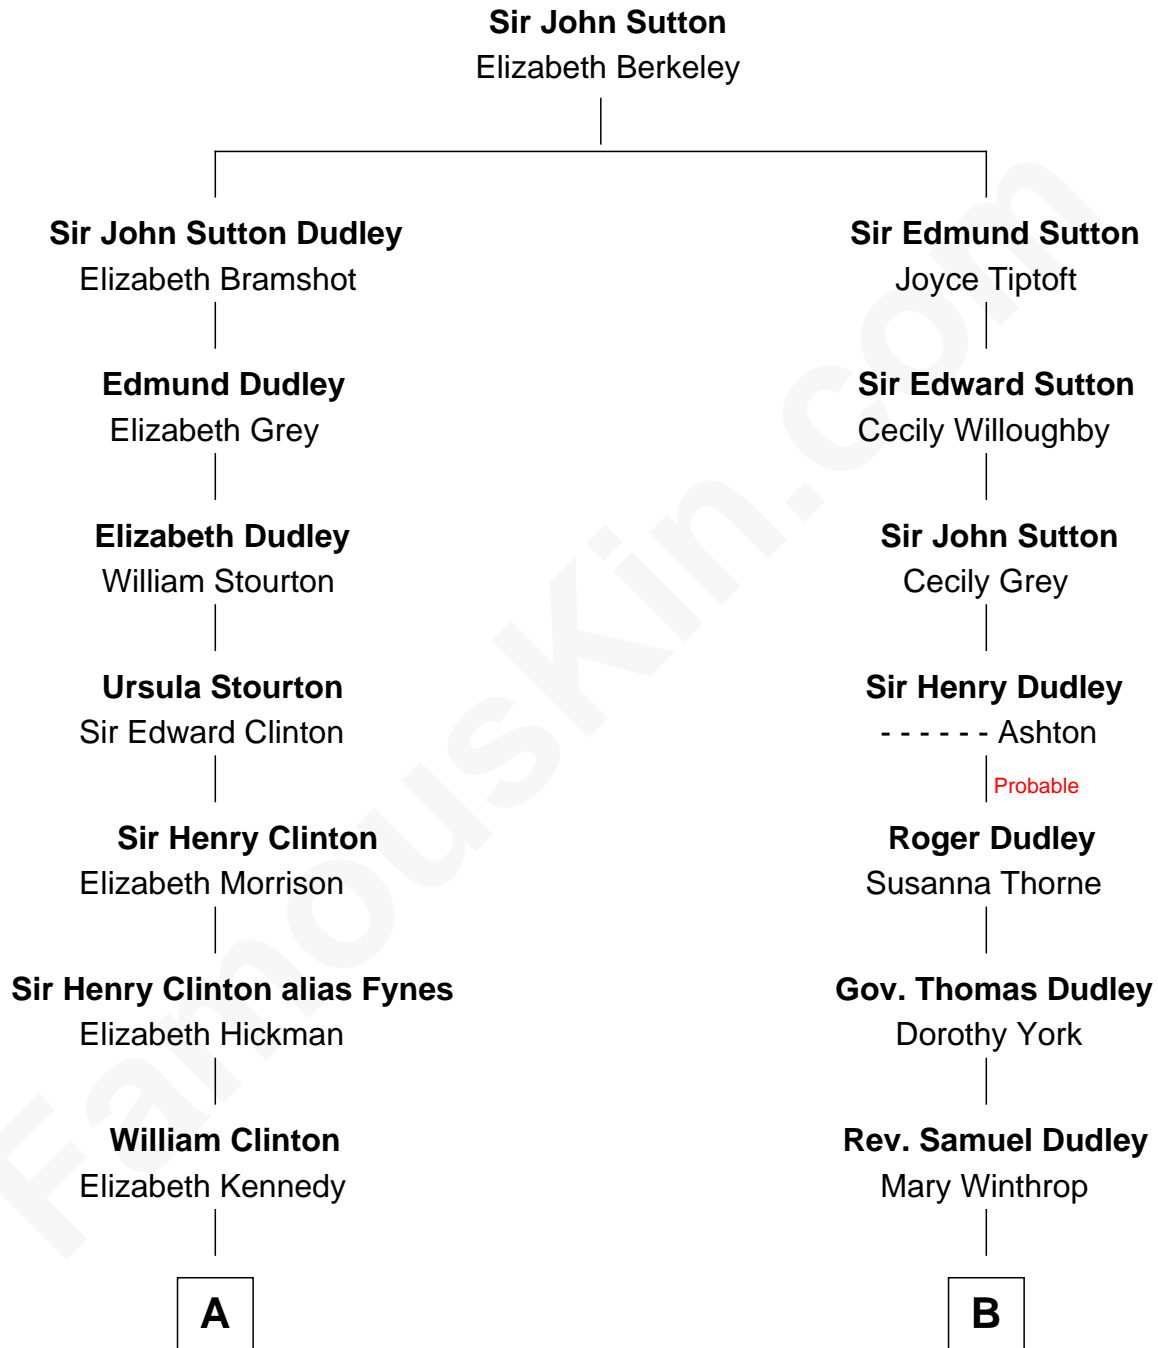

FamousKin.com Relationship Chart of

George Clinton

4th U.S. Vice President

9th cousin 8 times removed of

Christopher Reeve

Movie Actor

Christopher Reeve photo by [Jbfrankel](#) ([CC BY-SA 3.0](#))