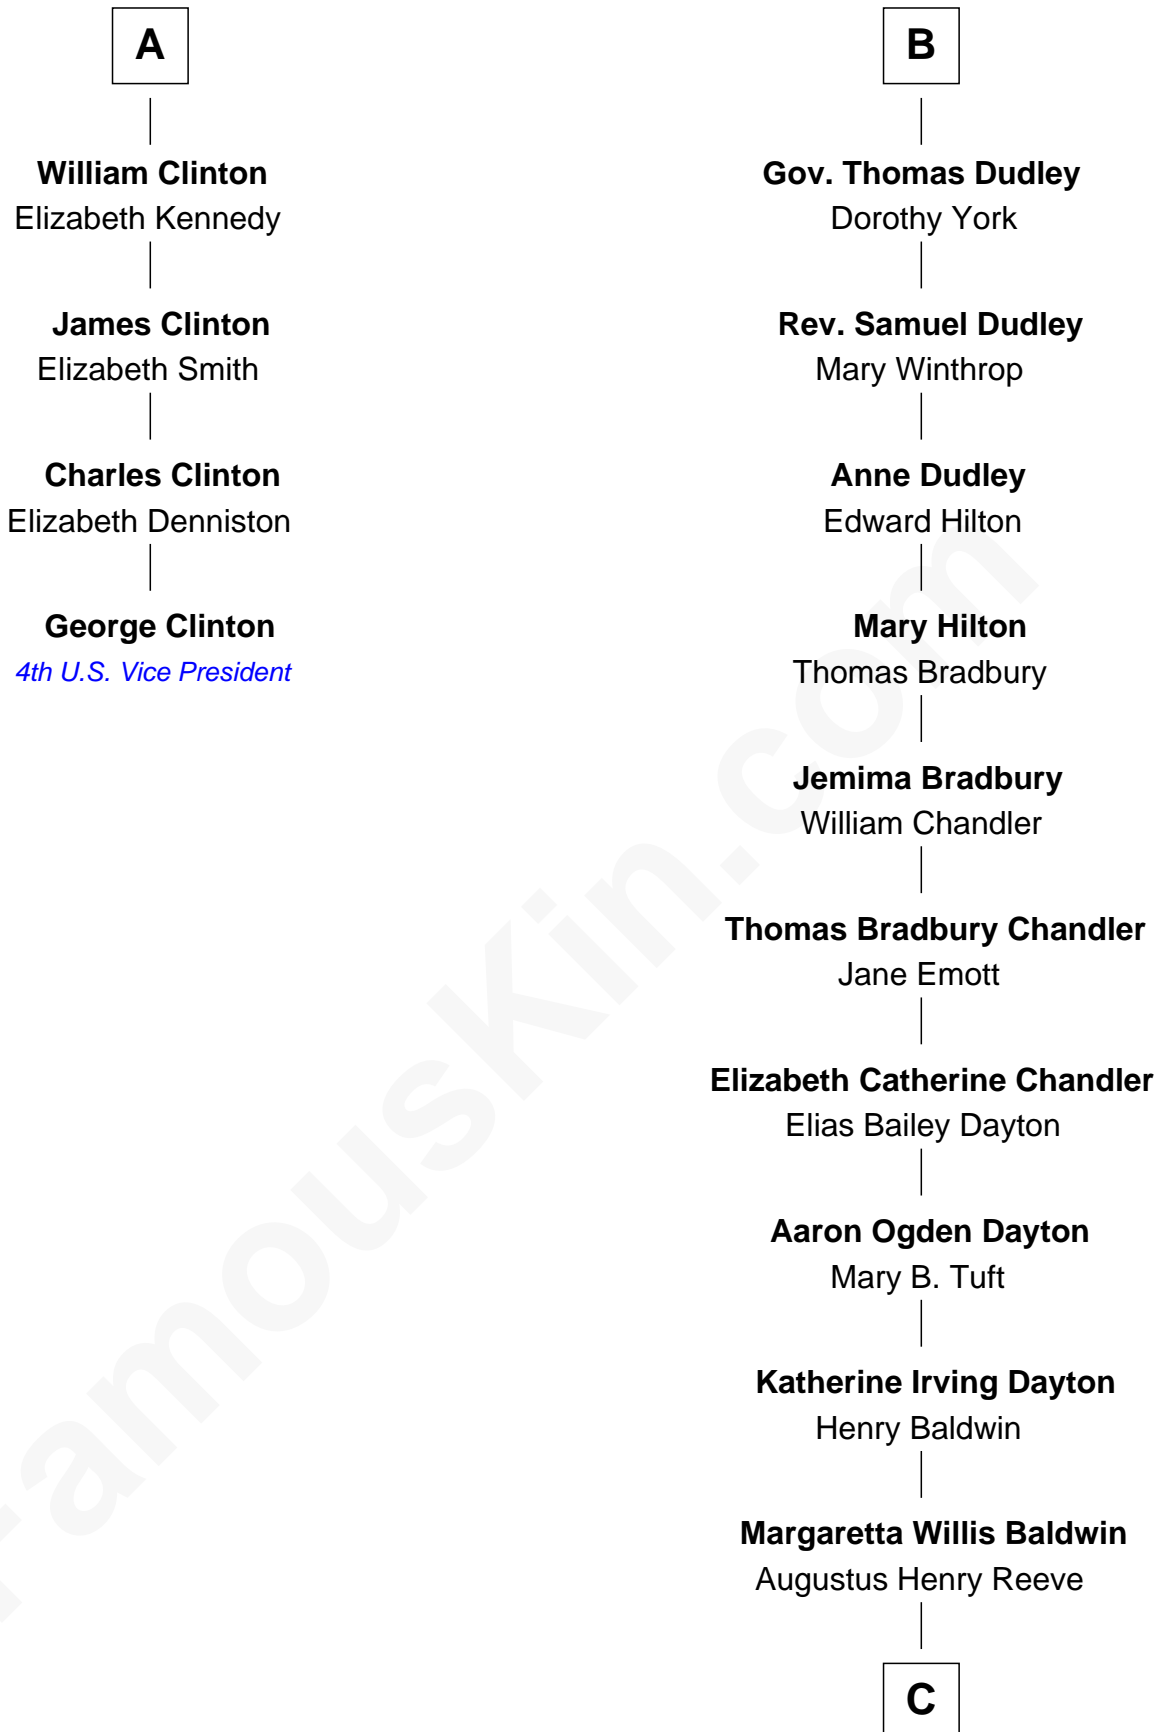

# FamousKin.com Relationship Chart of

**George Clinton**

*4th U.S. Vice President*

10th cousin 9 times removed of

**Christopher Reeve**

*Movie Actor*

**Sir Reynold Grey**

Margaret de Ros

**Sir John Grey**  
Constance de Holand

**Sir Edmund Grey**  
Katherine Percy

**George Grey**  
Catherine Herbert

**Anne Grey**  
Sir John Hussey

**Bridget Hussey**  
Sir Richard Morrison

**Elizabeth Morrison**  
Sir Henry Clinton

**Sir Henry Clinton alias Fynes**  
Elizabeth Hickman

**A**

**Margaret Grey**  
Sir William Bonville

**William Bonville**  
Elizabeth Harington

**William Bonville**  
Katherine Neville

**Cecily Bonville**  
Thomas Grey

**Cecily Grey**  
Sir John Sutton

**Sir Henry Dudley**  
----- Ashton

*Probable*

**Roger Dudley**  
Susanna Thorne

**B**

C

**Richard Henry Reeve**

Anne Conrad D'Olier