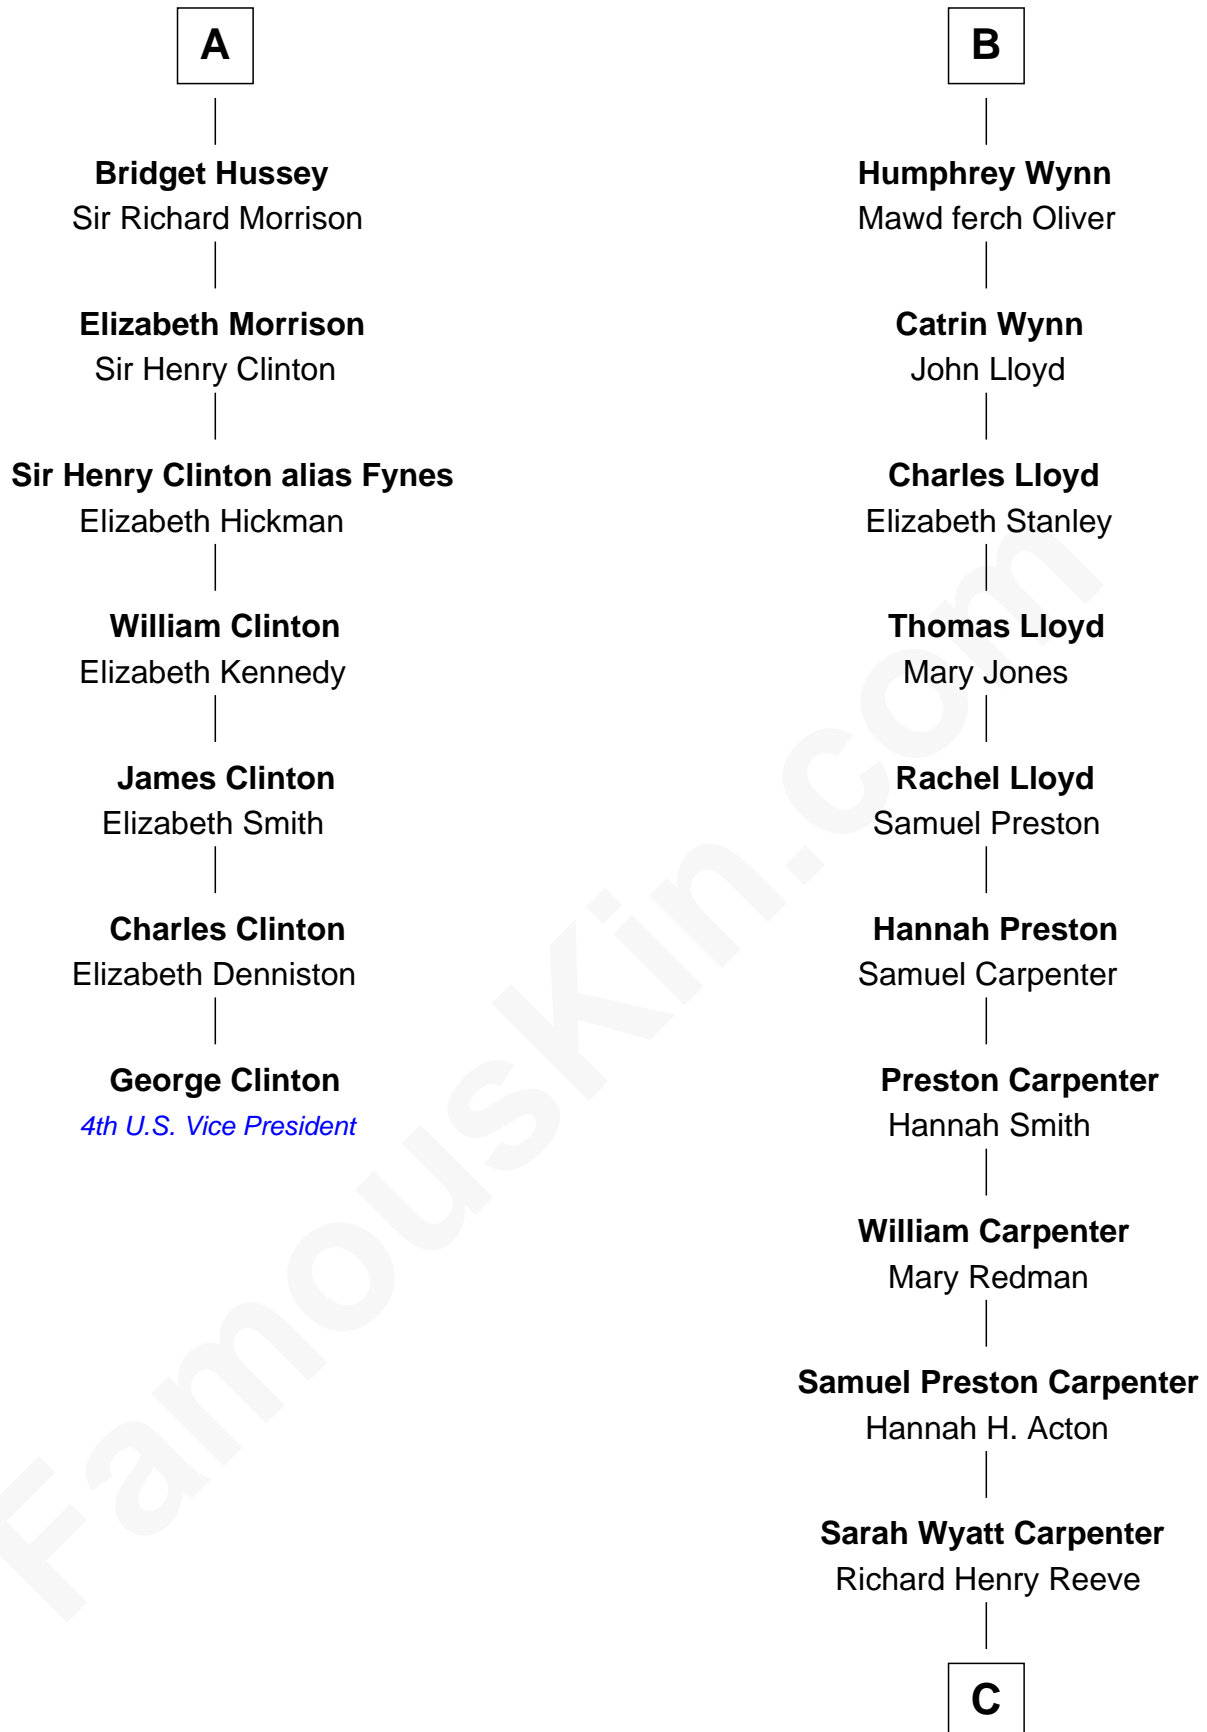

FamousKin.com Relationship Chart of

George Clinton

4th U.S. Vice President

13th cousin 7 times removed of

Christopher Reeve

Movie Actor

C

Augustus Henry Reeve
Margaretta Willis Baldwin