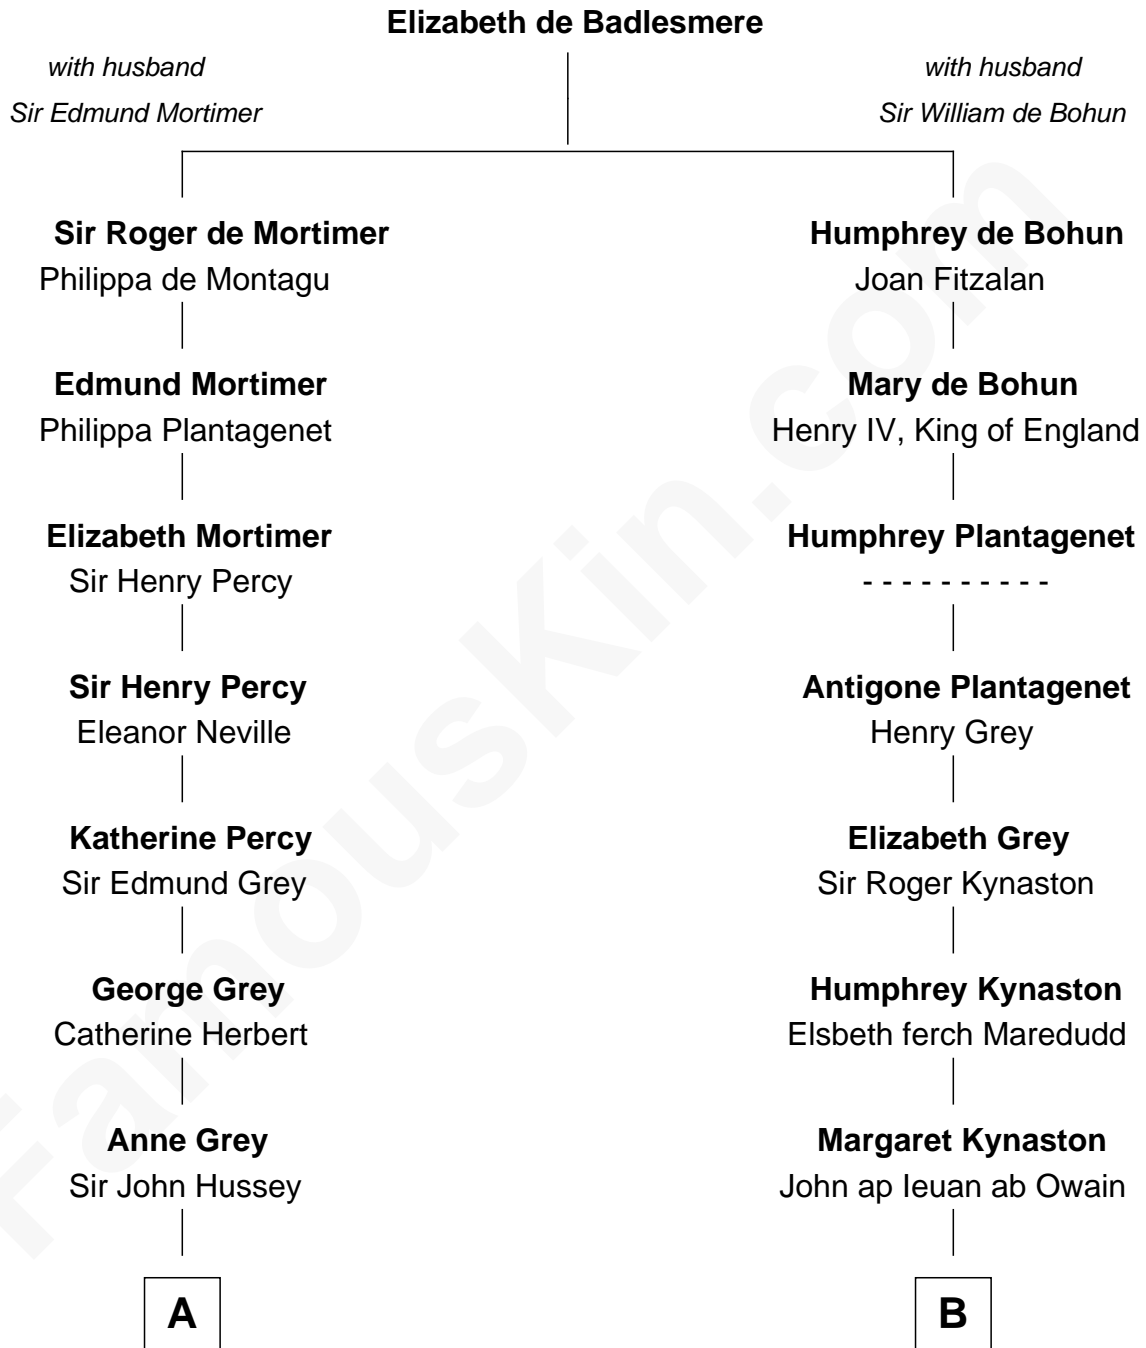

FamousKin.com Relationship Chart of

George Clinton

4th U.S. Vice President

13th cousin 7 times removed of

Christopher Reeve

Movie Actor

C

Augustus Henry Reeve
Margaretta Willis Baldwin