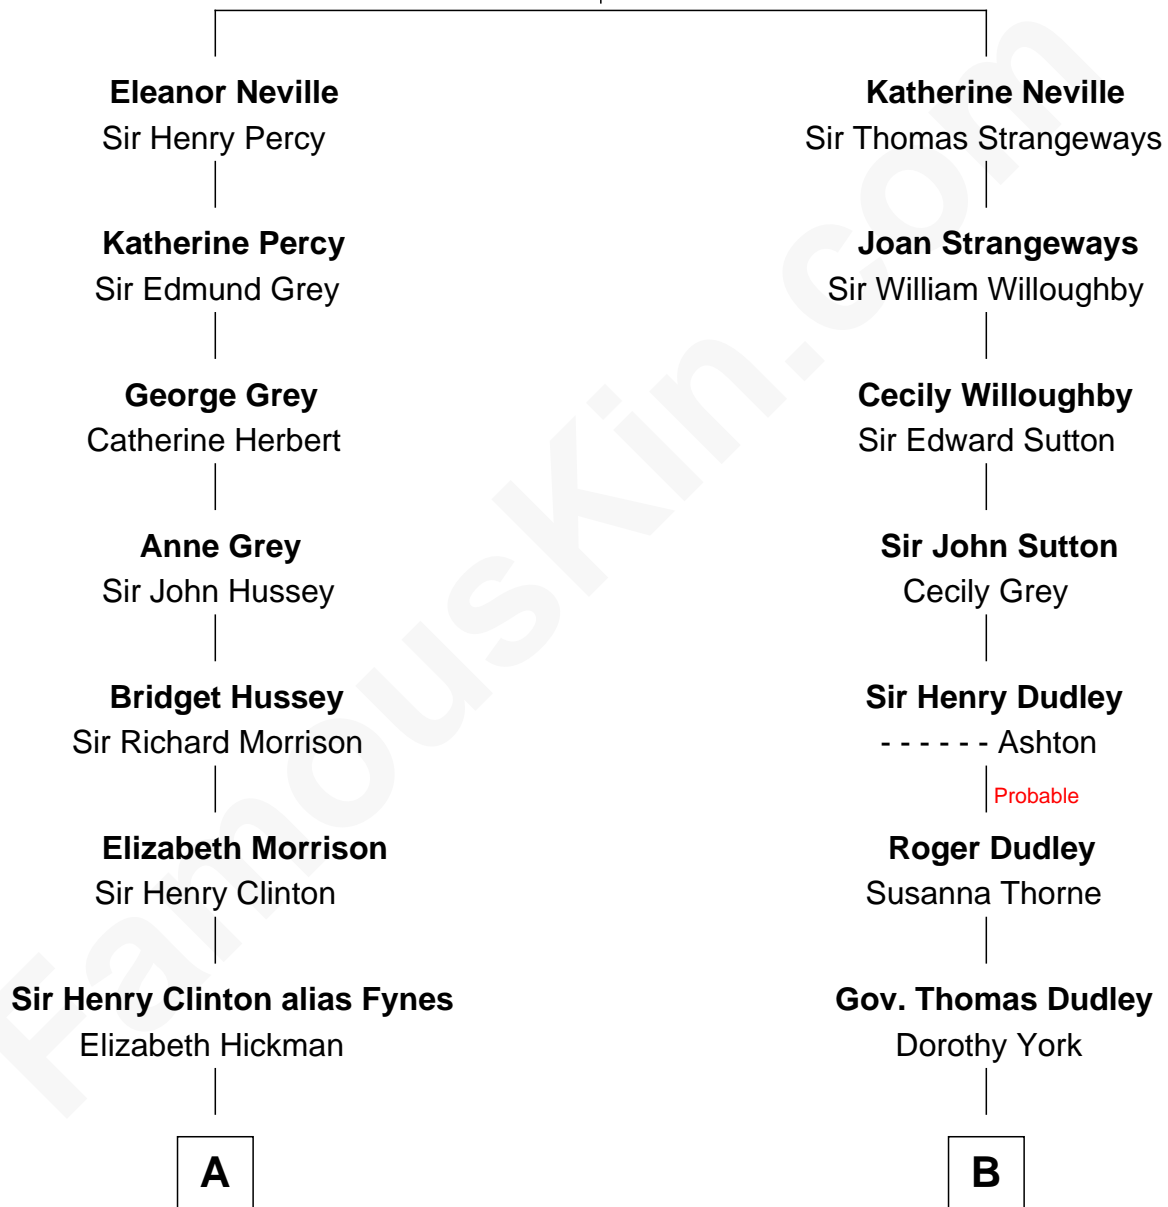

FamousKin.com Relationship Chart of

George Clinton

4th U.S. Vice President

10th cousin 8 times removed of

Christopher Reeve

Movie Actor

Sir Ralph Neville

Joan Beaufort

C

Franklin D'Olier Reeve

Barbara Pitney Lamb

Christopher Reeve

Movie Actor

FamousKin.com