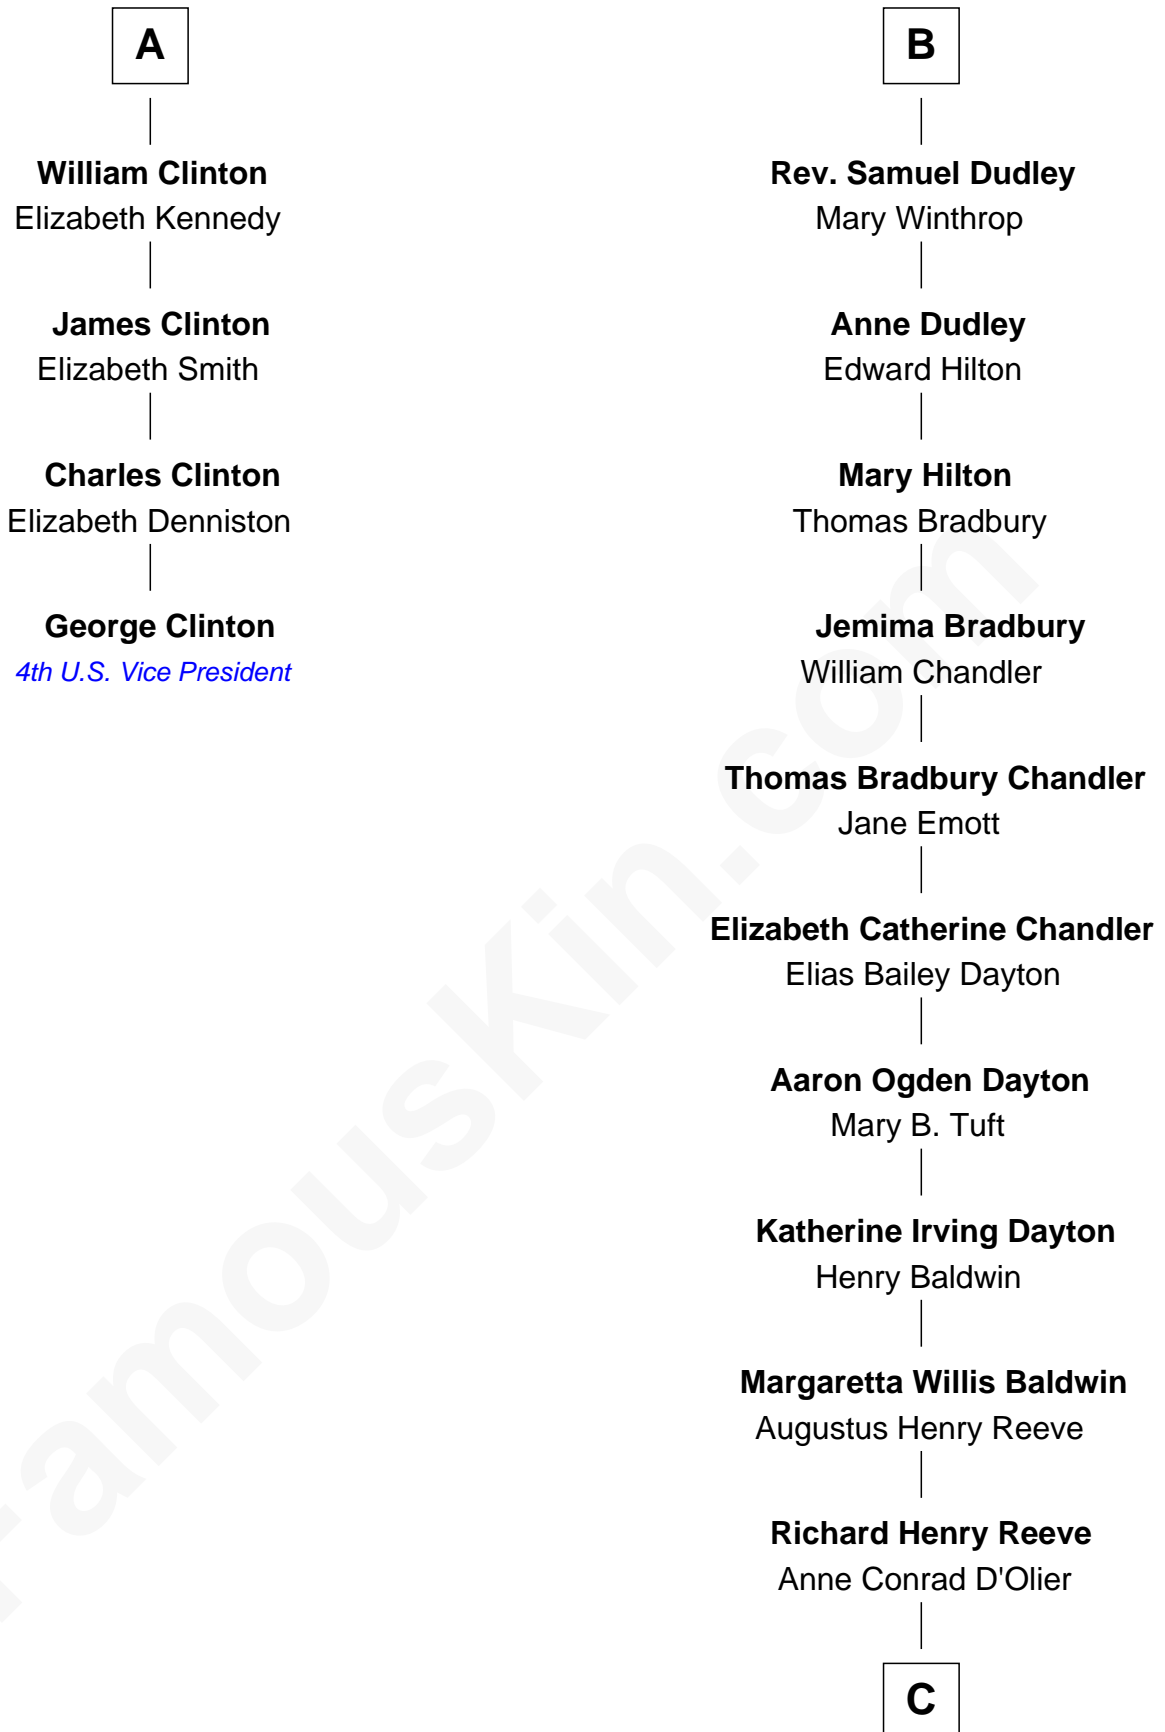

FamousKin.com Relationship Chart of

George Clinton

4th U.S. Vice President

10th cousin 8 times removed of

Christopher Reeve

Movie Actor

Sir Ralph Neville

Joan Beaufort

C

Franklin D'Olier Reeve

Barbara Pitney Lamb

Christopher Reeve

Movie Actor

FamousKin.com