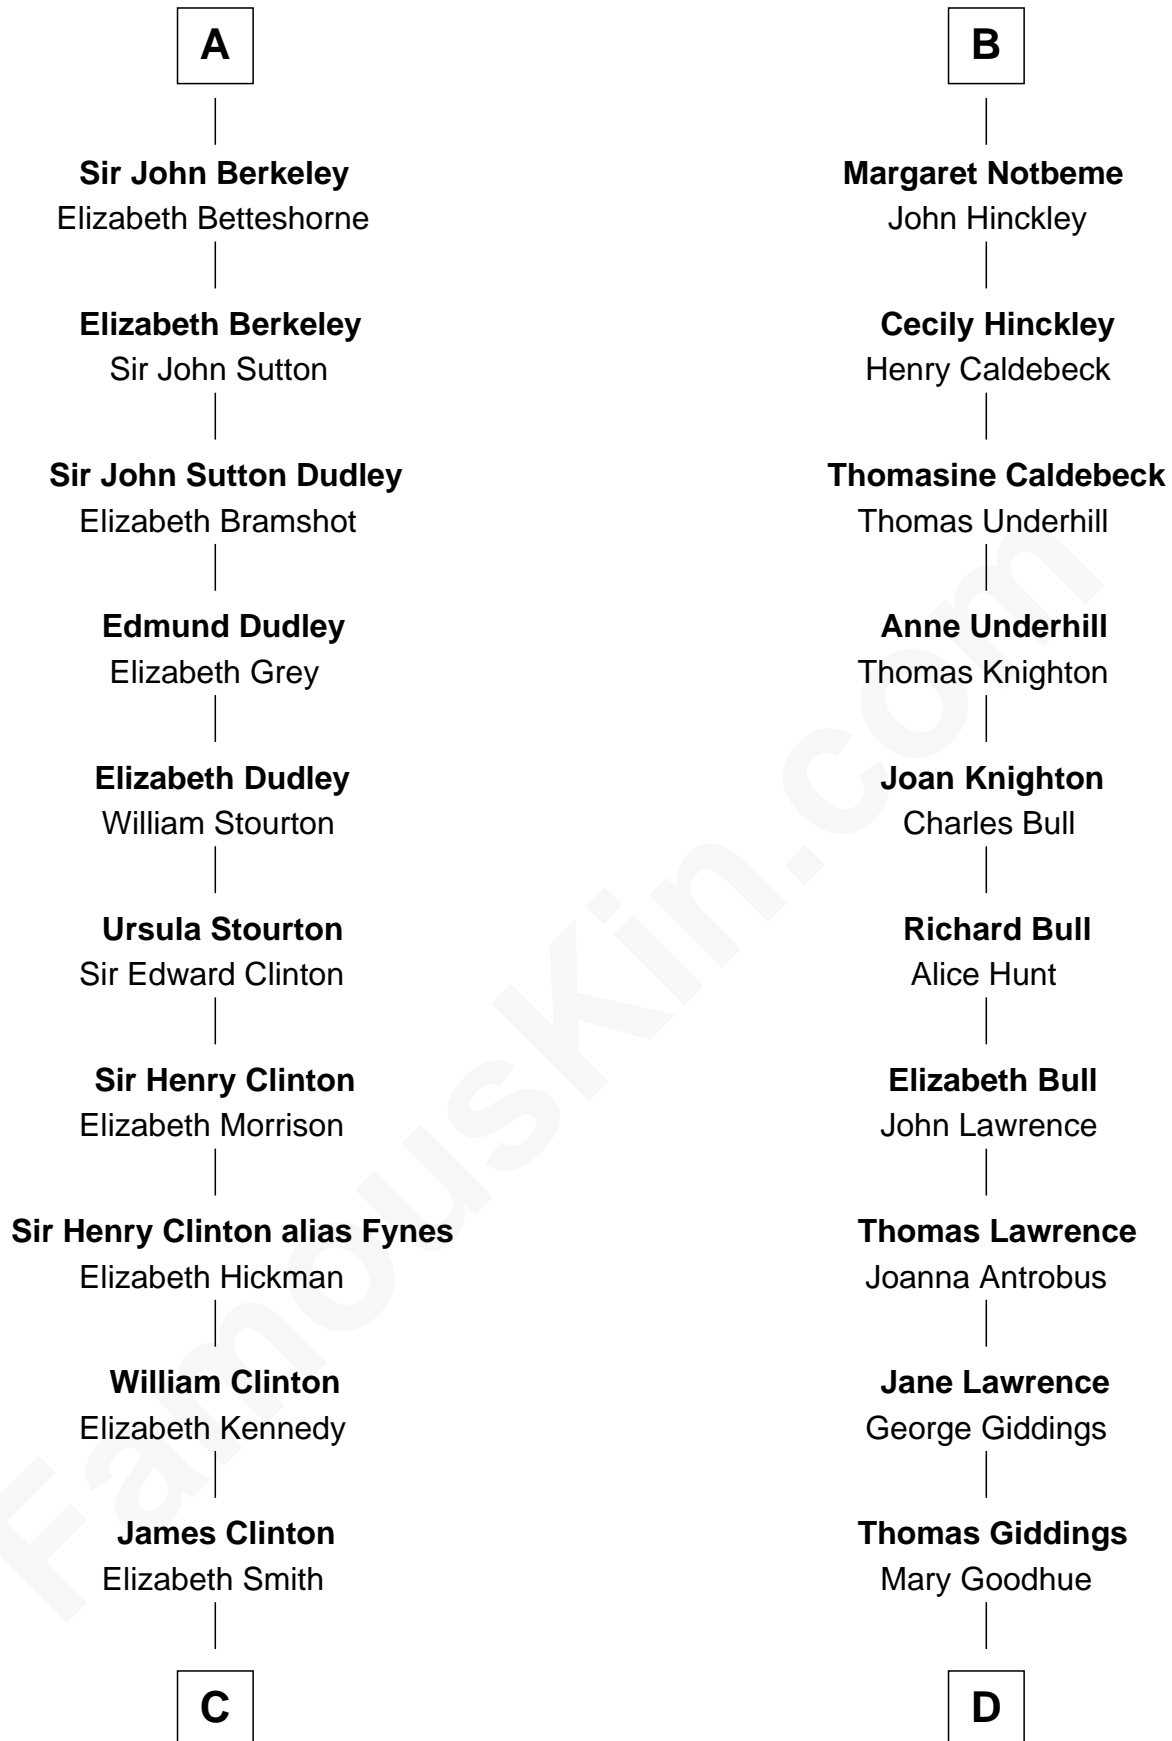

FamousKin.com Relationship Chart of

George Clinton

4th U.S. Vice President

18th cousin 3 times removed of

Nathaniel Hawthorne

Author of The Scarlet Letter

C

Charles Clinton
Elizabeth Denniston

George Clinton
4th U.S. Vice President

D

Mary Giddings
Thomas Manning

John Manning
Ruth Potter

Richard Manning
Miriam Lord

Elizabeth Clarke Manning
Nathaniel Hathorne

Nathaniel Hawthorne
Author of The Scarlet Letter