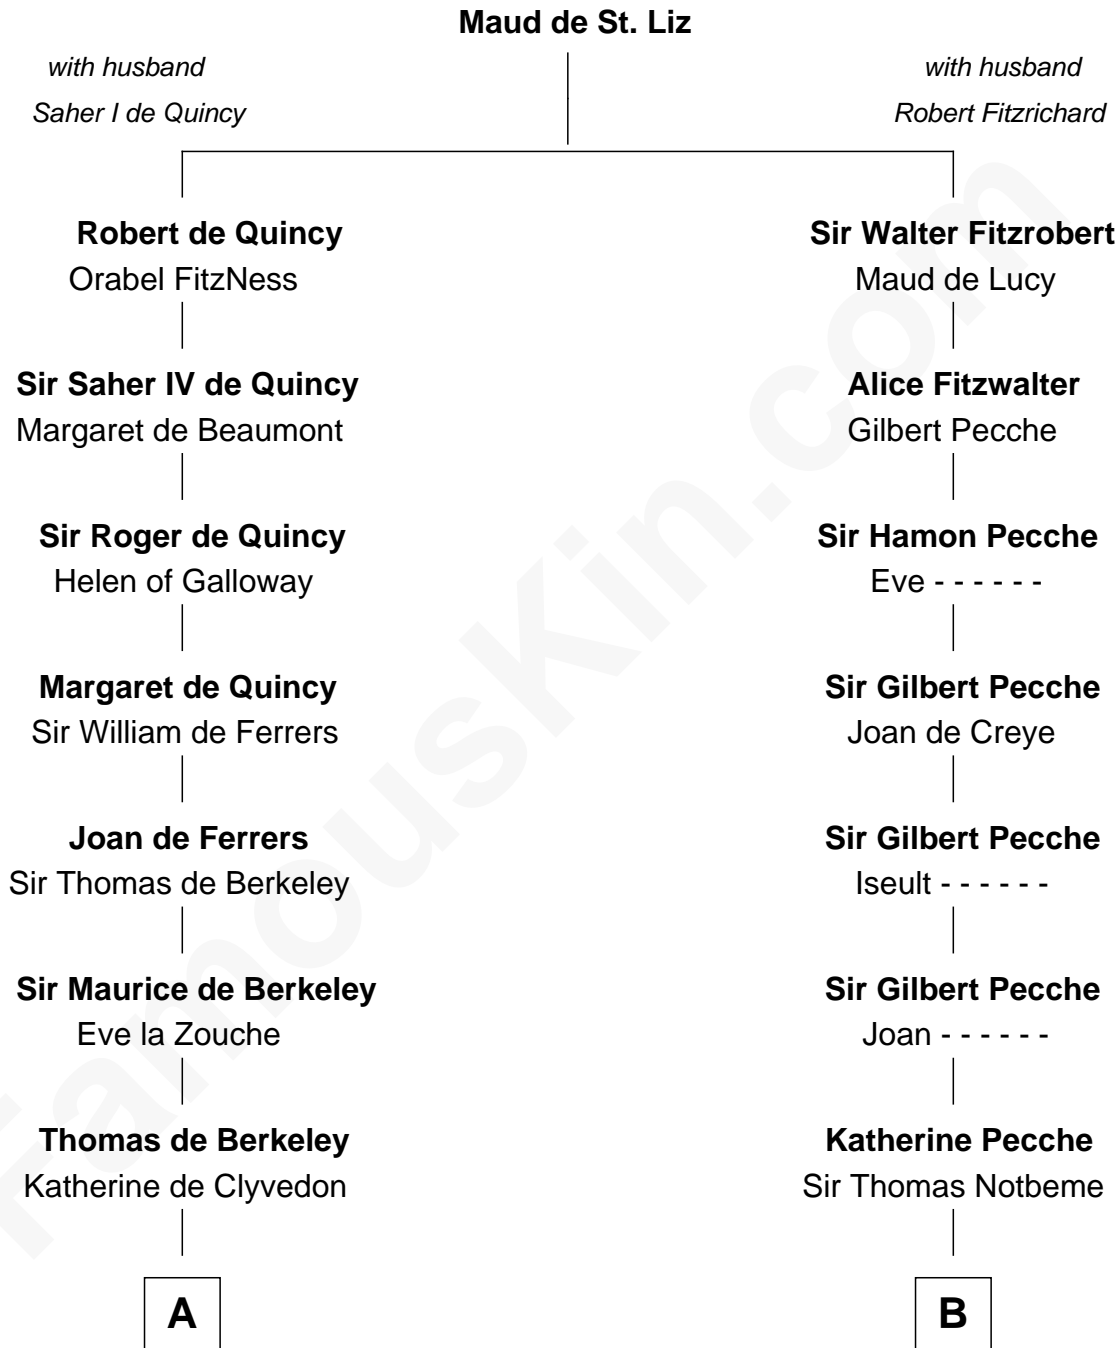

FamousKin.com Relationship Chart of

George Clinton

4th U.S. Vice President

18th cousin 3 times removed of

Nathaniel Hawthorne

Author of The Scarlet Letter

C

Charles Clinton
Elizabeth Denniston

George Clinton
4th U.S. Vice President

D

Mary Giddings
Thomas Manning

John Manning
Ruth Potter

Richard Manning
Miriam Lord

Elizabeth Clarke Manning
Nathaniel Hathorne

Nathaniel Hawthorne
Author of The Scarlet Letter