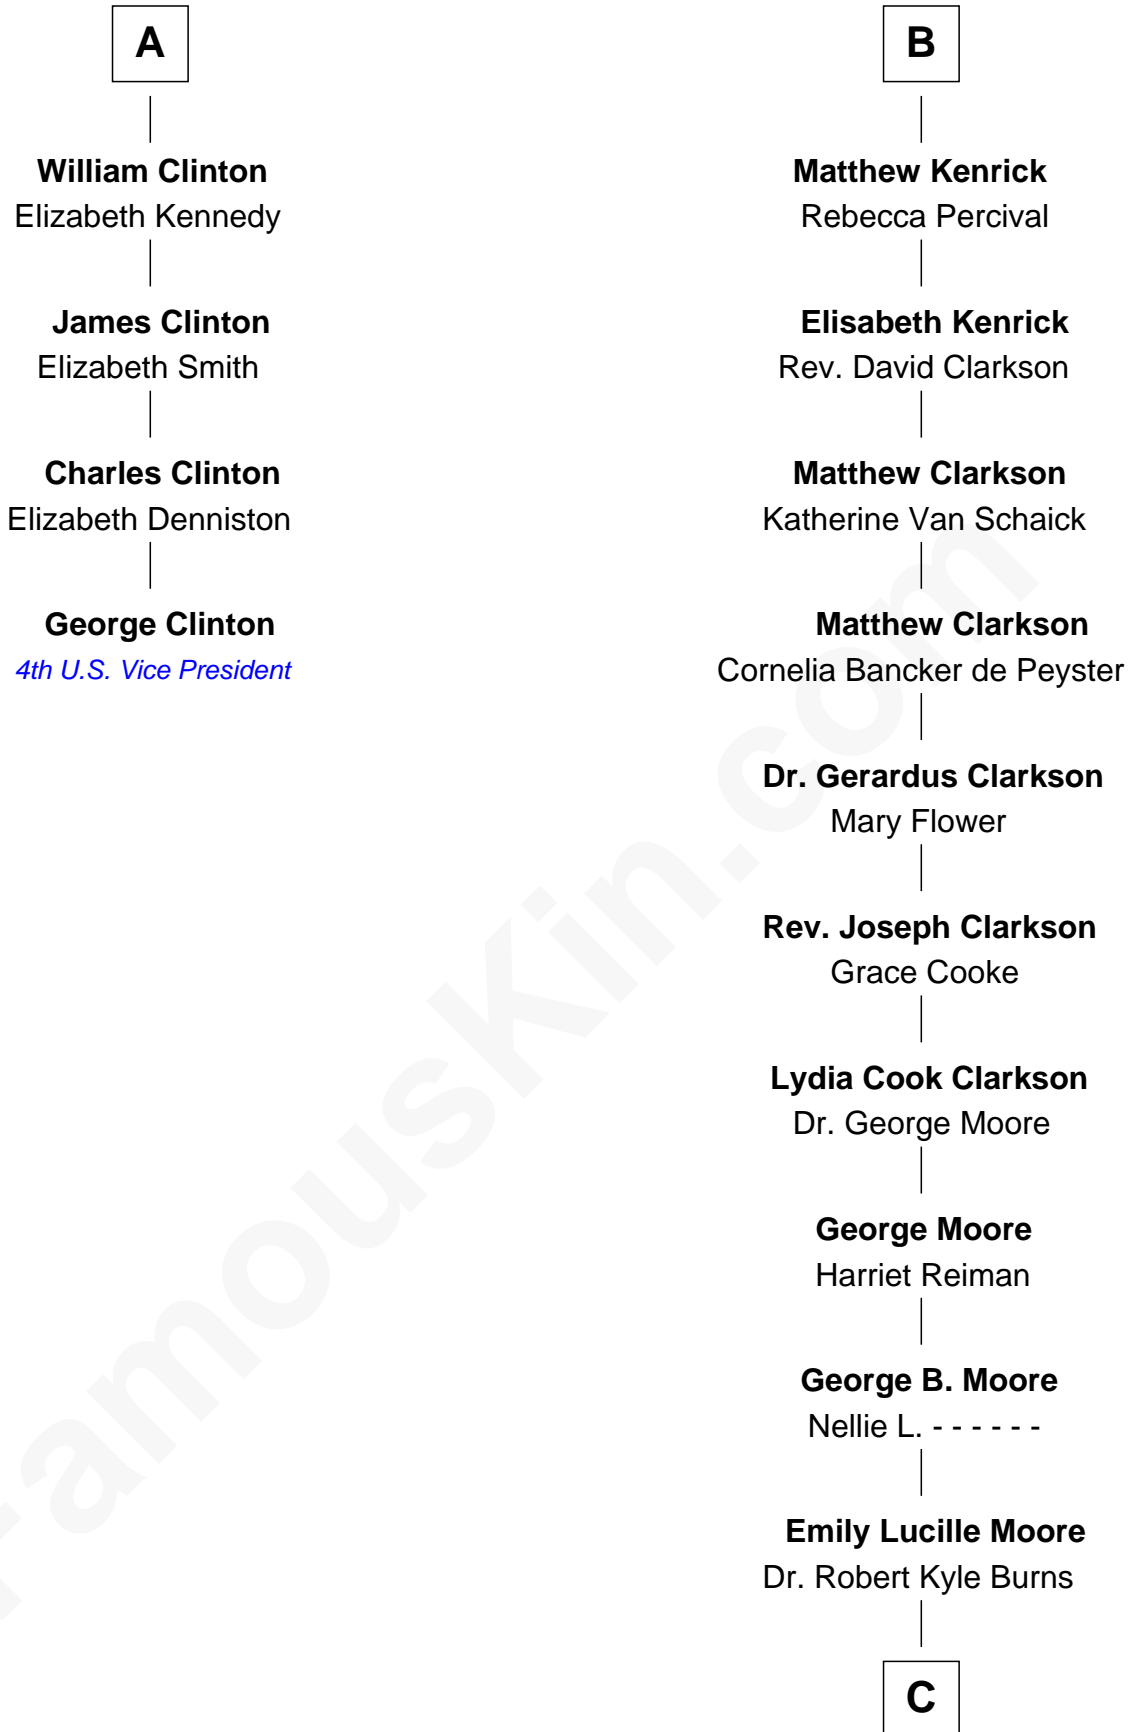

FamousKin.com Relationship Chart of

George Clinton

4th U.S. Vice President

10th cousin 8 times removed of

Ken Burns

Documentary Filmmaker

C

Robert Kyle Burns
Lyla Smith Tupper