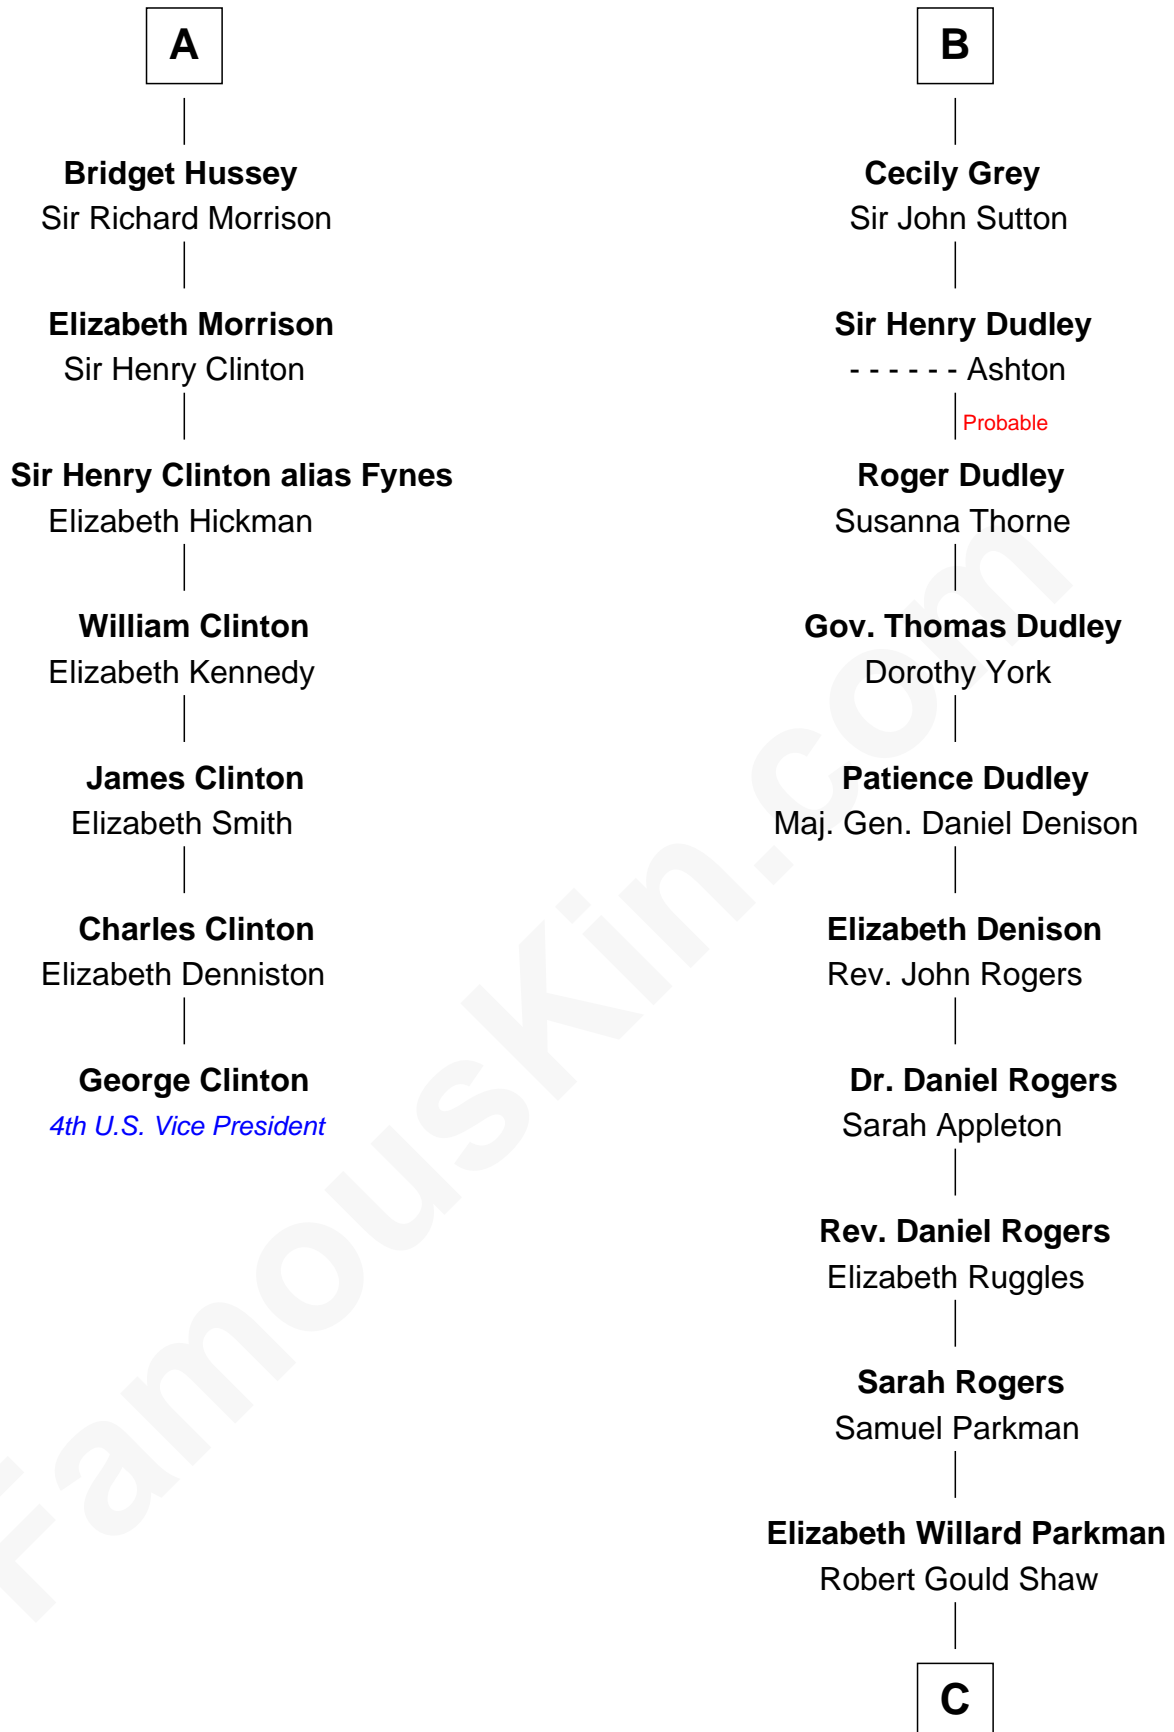

FamousKin.com

Relationship Chart of

George Clinton

4th U.S. Vice President

13th cousin 5 times removed of

Colonel Robert Gould Shaw

U.S. Civil War leader of film "Glory" fame

Sir William de Boteler

Ela Herdeburgh

C

Francis George Shaw

Sarah Blake Sturgis

Colonel Robert Gould Shaw

Main character in film "Glory"

FamousKin.com