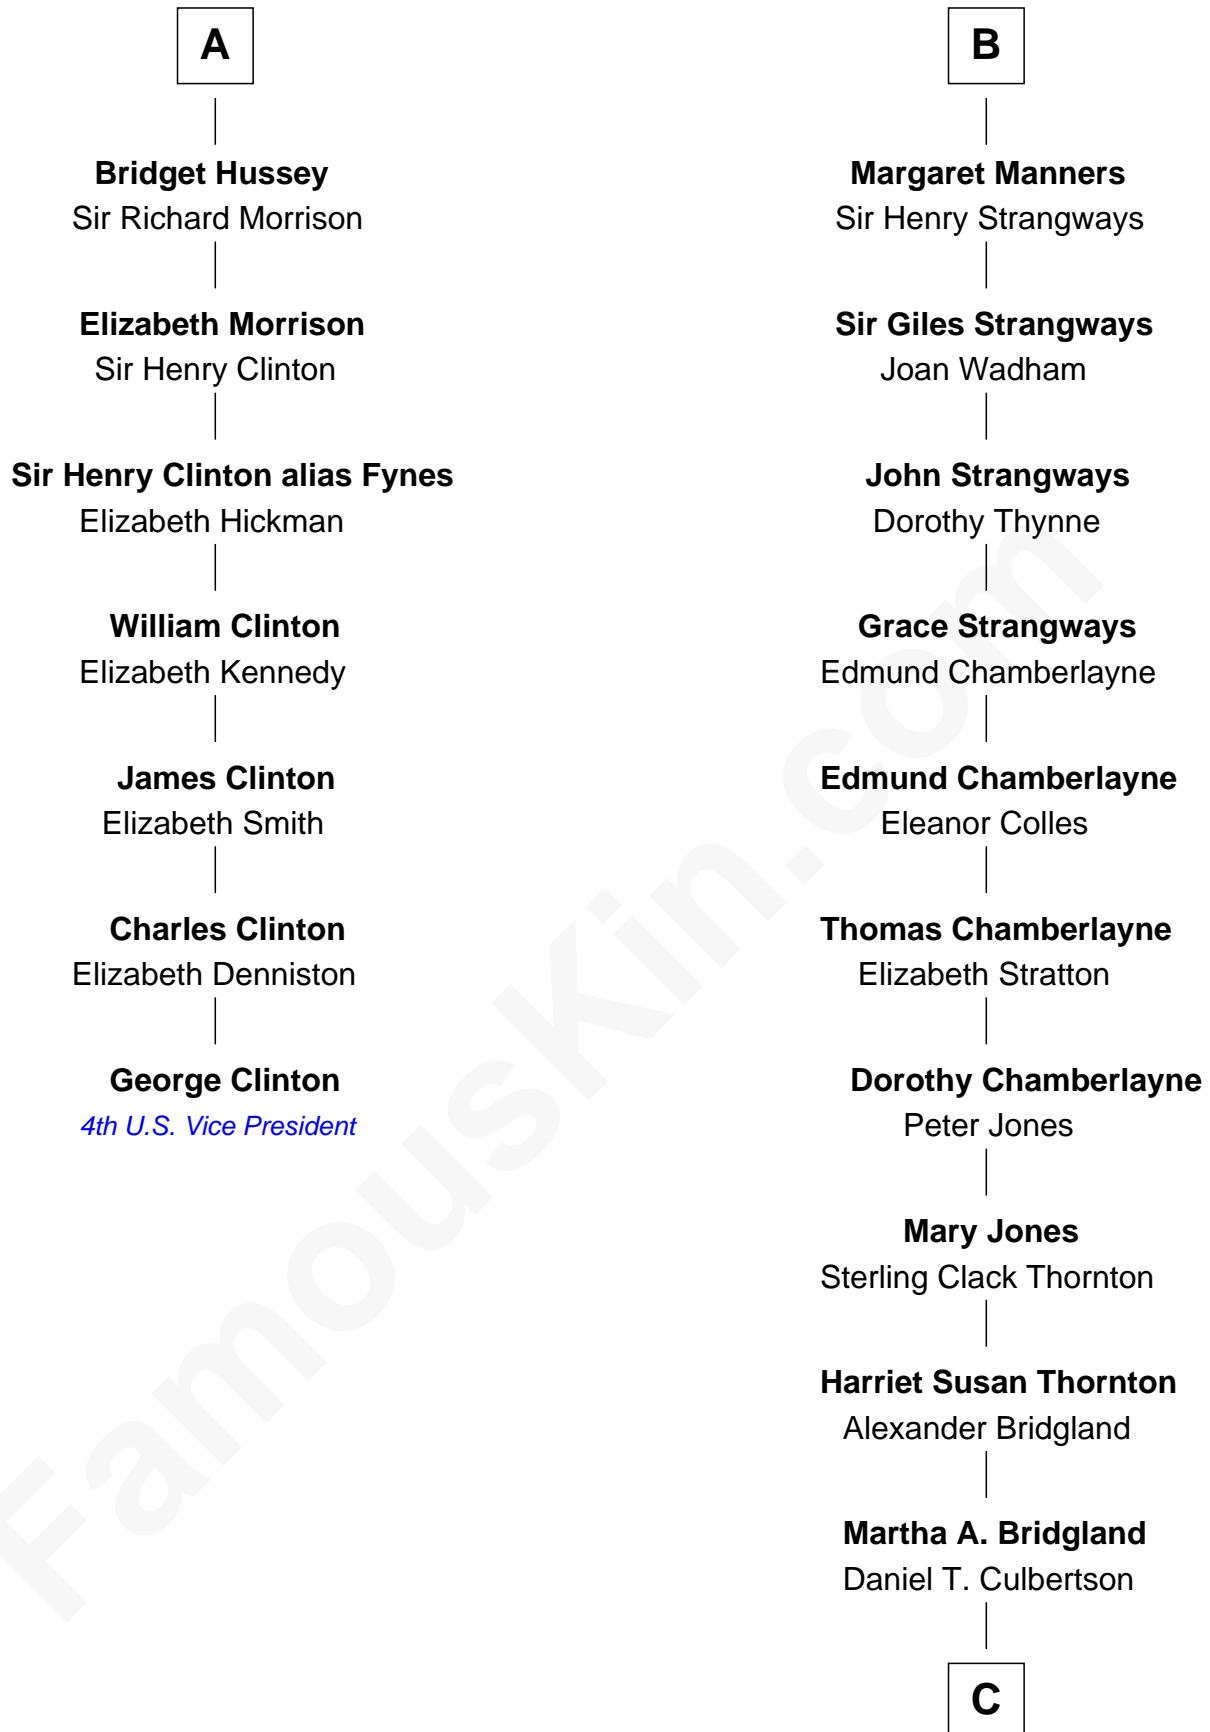

FamousKin.com Relationship Chart of

George Clinton

4th U.S. Vice President

13th cousin 6 times removed of

Steve McQueen

Movie Actor

Henry Plantagenet

Maud de Chaworth

Sir Edmund Grey

Katherine Percy

George Grey

Catherine Herbert

Anne Grey

Sir John Hussey

A

Eleanor Plantagenet

Richard Fitzalan

Alice Fitzalan

Sir Thomas de Holand

Eleanor Holand

Roger Mortimer

Anne de Mortimer

Richard of York

Sir Richard Plantagenet

Cecily Neville

Anne of York

Sir Thomas St. Leger

Anne St. Leger

Sir George Manners

B

C

Caroline Myrtle Culbertson