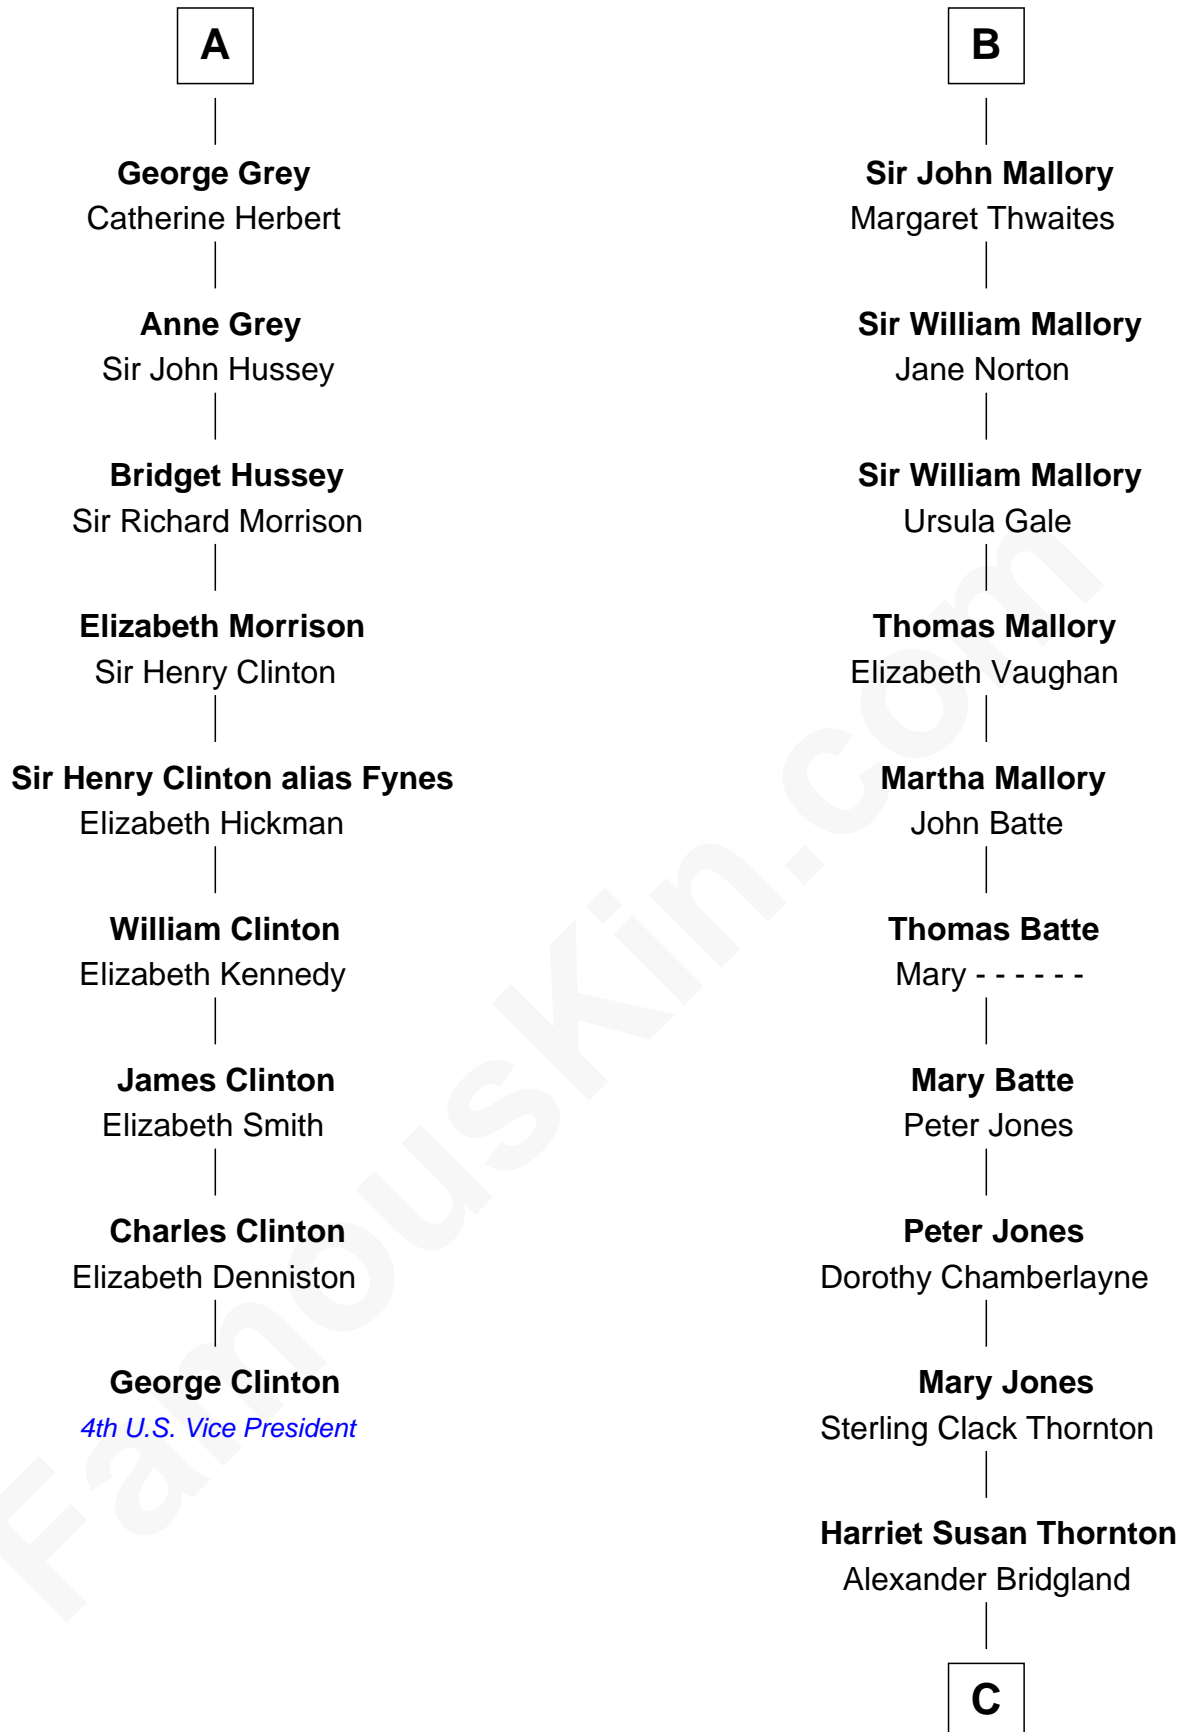

FamousKin.com Relationship Chart of

George Clinton

4th U.S. Vice President

15th cousin 5 times removed of

Steve McQueen

Movie Actor

Alexander Comyn
Elisabeth de Quincy

Lord Alexander Comyn

Sir Robert de Umfreville

Eleanor - - - - -

Sir Thomas de Umfreville

Joan de Roddam

Sir Thomas de Umfreville

Agnes Gray

Margaret de Umfreville

John Constable

Sir John Constable

Lora FitzHugh

Joan Constable

Sir William Mallory

B

C

Martha A. Bridgland

Daniel T. Culbertson