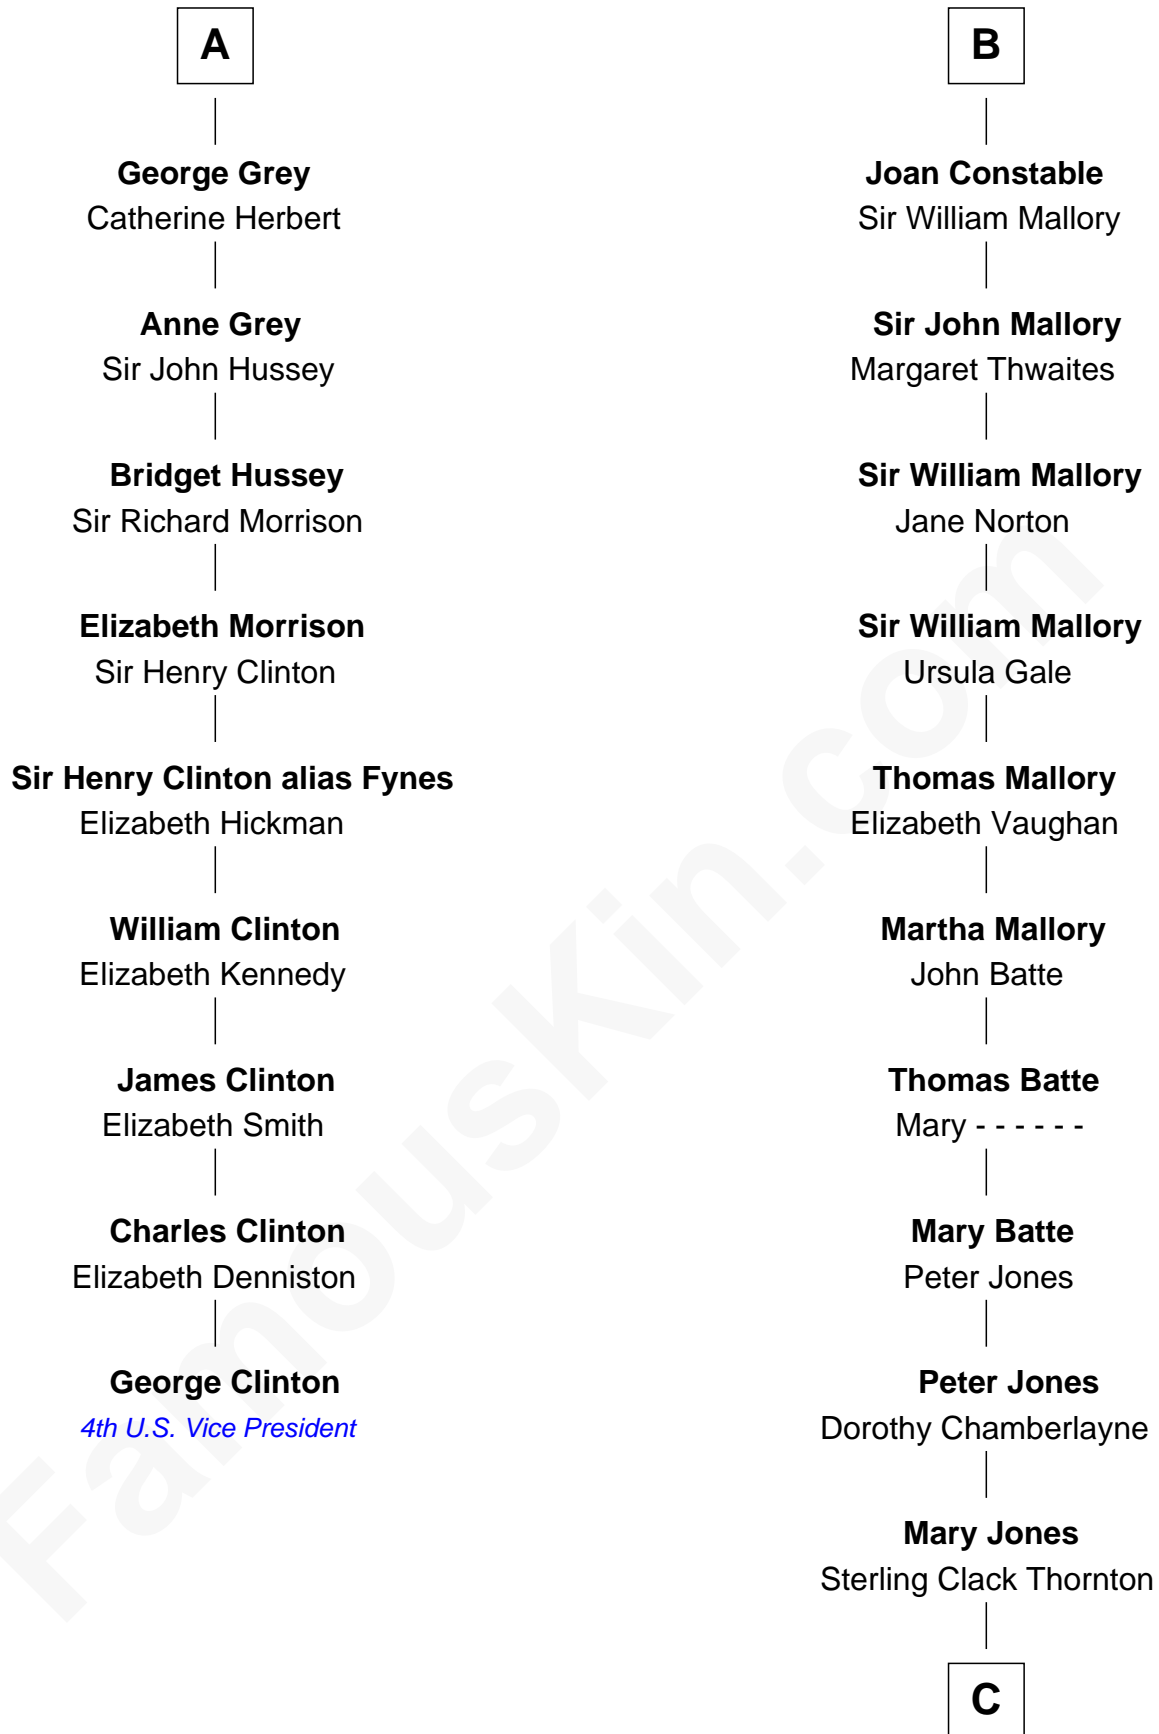

FamousKin.com Relationship Chart of

George Clinton

4th U.S. Vice President

15th cousin 6 times removed of

Steve McQueen

Movie Actor

Sir William de Ros

Lucy FitzPiers

C

—
Harriet Susan Thornton

Alexander Bridgland

—
Martha A. Bridgland

Daniel T. Culbertson

—
Caroline Myrtle Culbertson

Lewis D. McQueen

—
William Terence McQueen