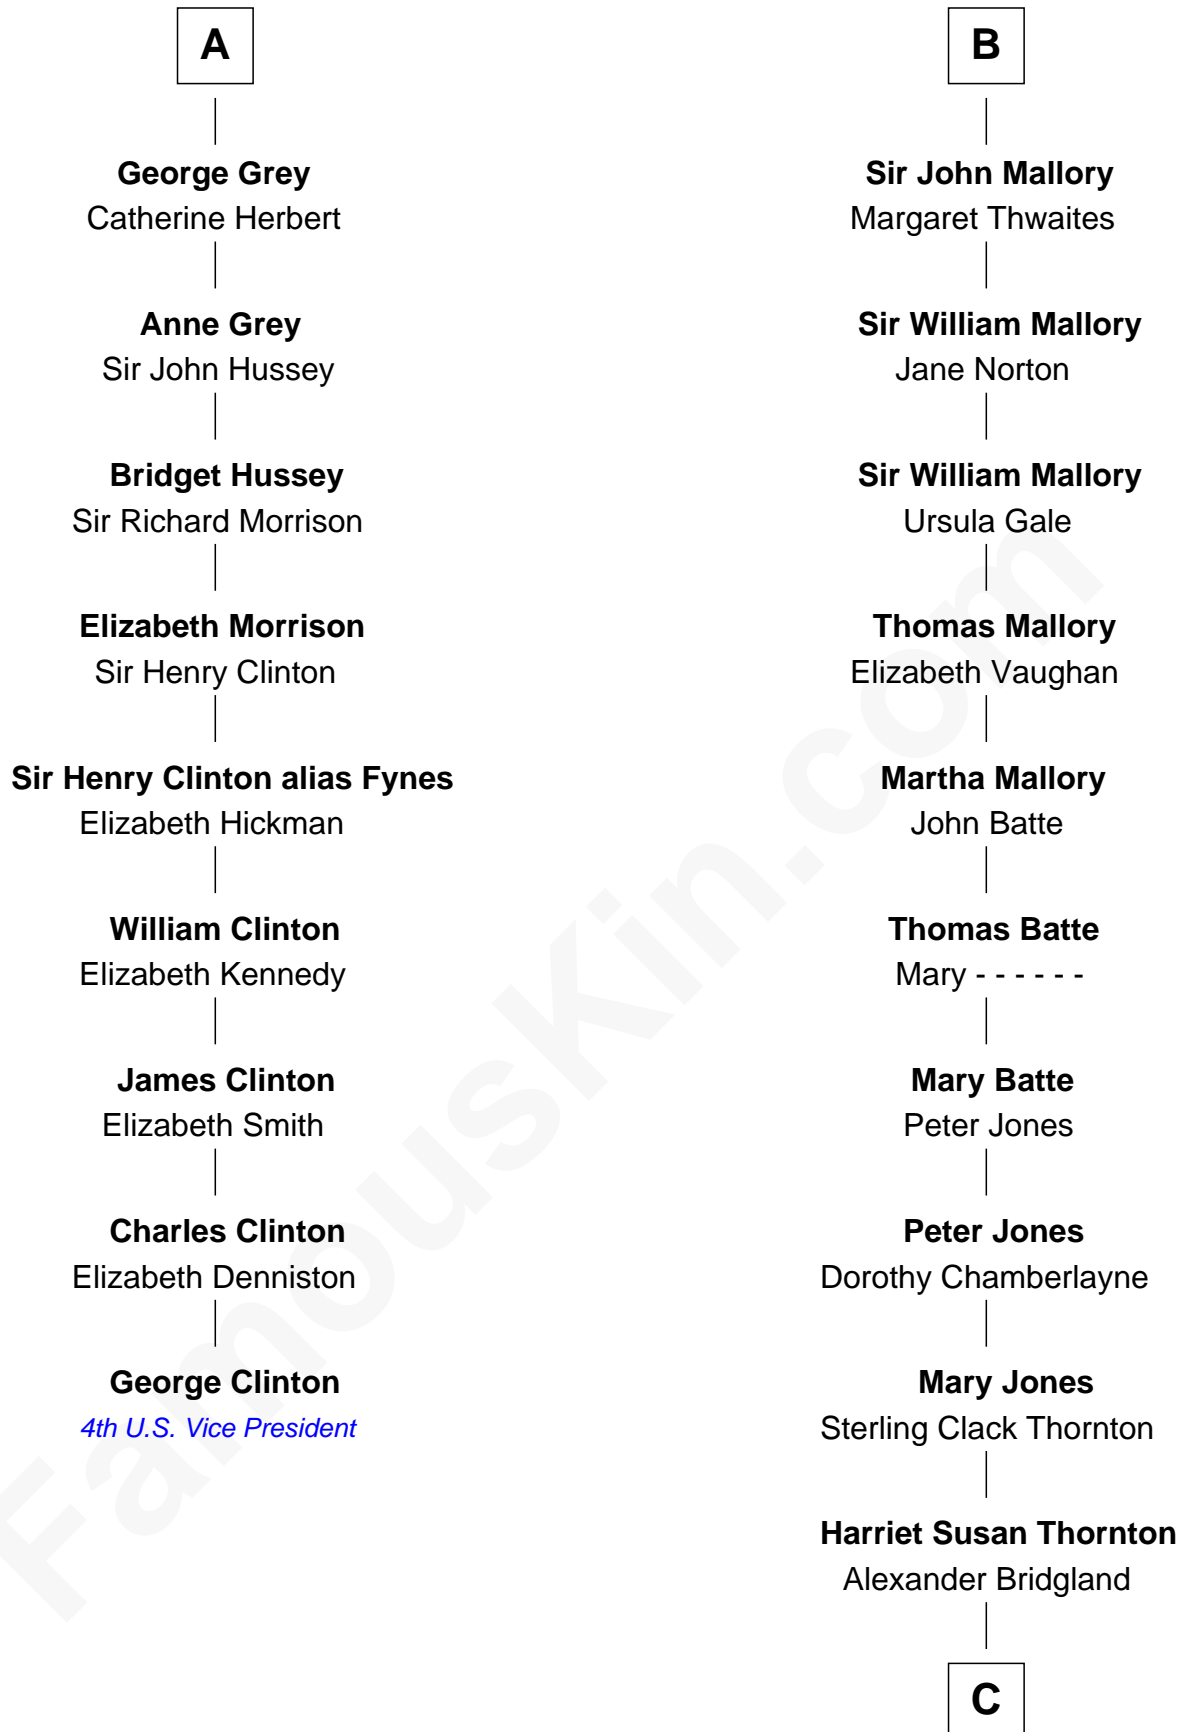

FamousKin.com Relationship Chart of

George Clinton

4th U.S. Vice President

15th cousin 5 times removed of

Steve McQueen

Movie Actor

William de Odingsells

Ela FitzWalter

Ida de Odingsells
Sir Roger de Herdeburgh

Ela Herdeburgh
Sir William de Boteler

Ankaret le Boteler
John le Strange

Eleanor le Strange
Sir Reynold de Grey

Sir Reynold Grey
Margaret de Ros

Sir John Grey
Constance de Holand

Sir Edmund Grey
Katherine Percy

A

Margaret de Oddingseles

Sir John de Grey

Sir John Grey
Avice Marmion

Sir Robert Grey
Lora de St. Quintin

Elizabeth Grey
Henry FitzHugh

Sir William FitzHugh
Margery Willoughby

Lora FitzHugh
Sir John Constable

Joan Constable
Sir William Mallory

B

C

Martha A. Bridgland

Daniel T. Culbertson

Caroline Myrtle Culbertson

Lewis D. McQueen