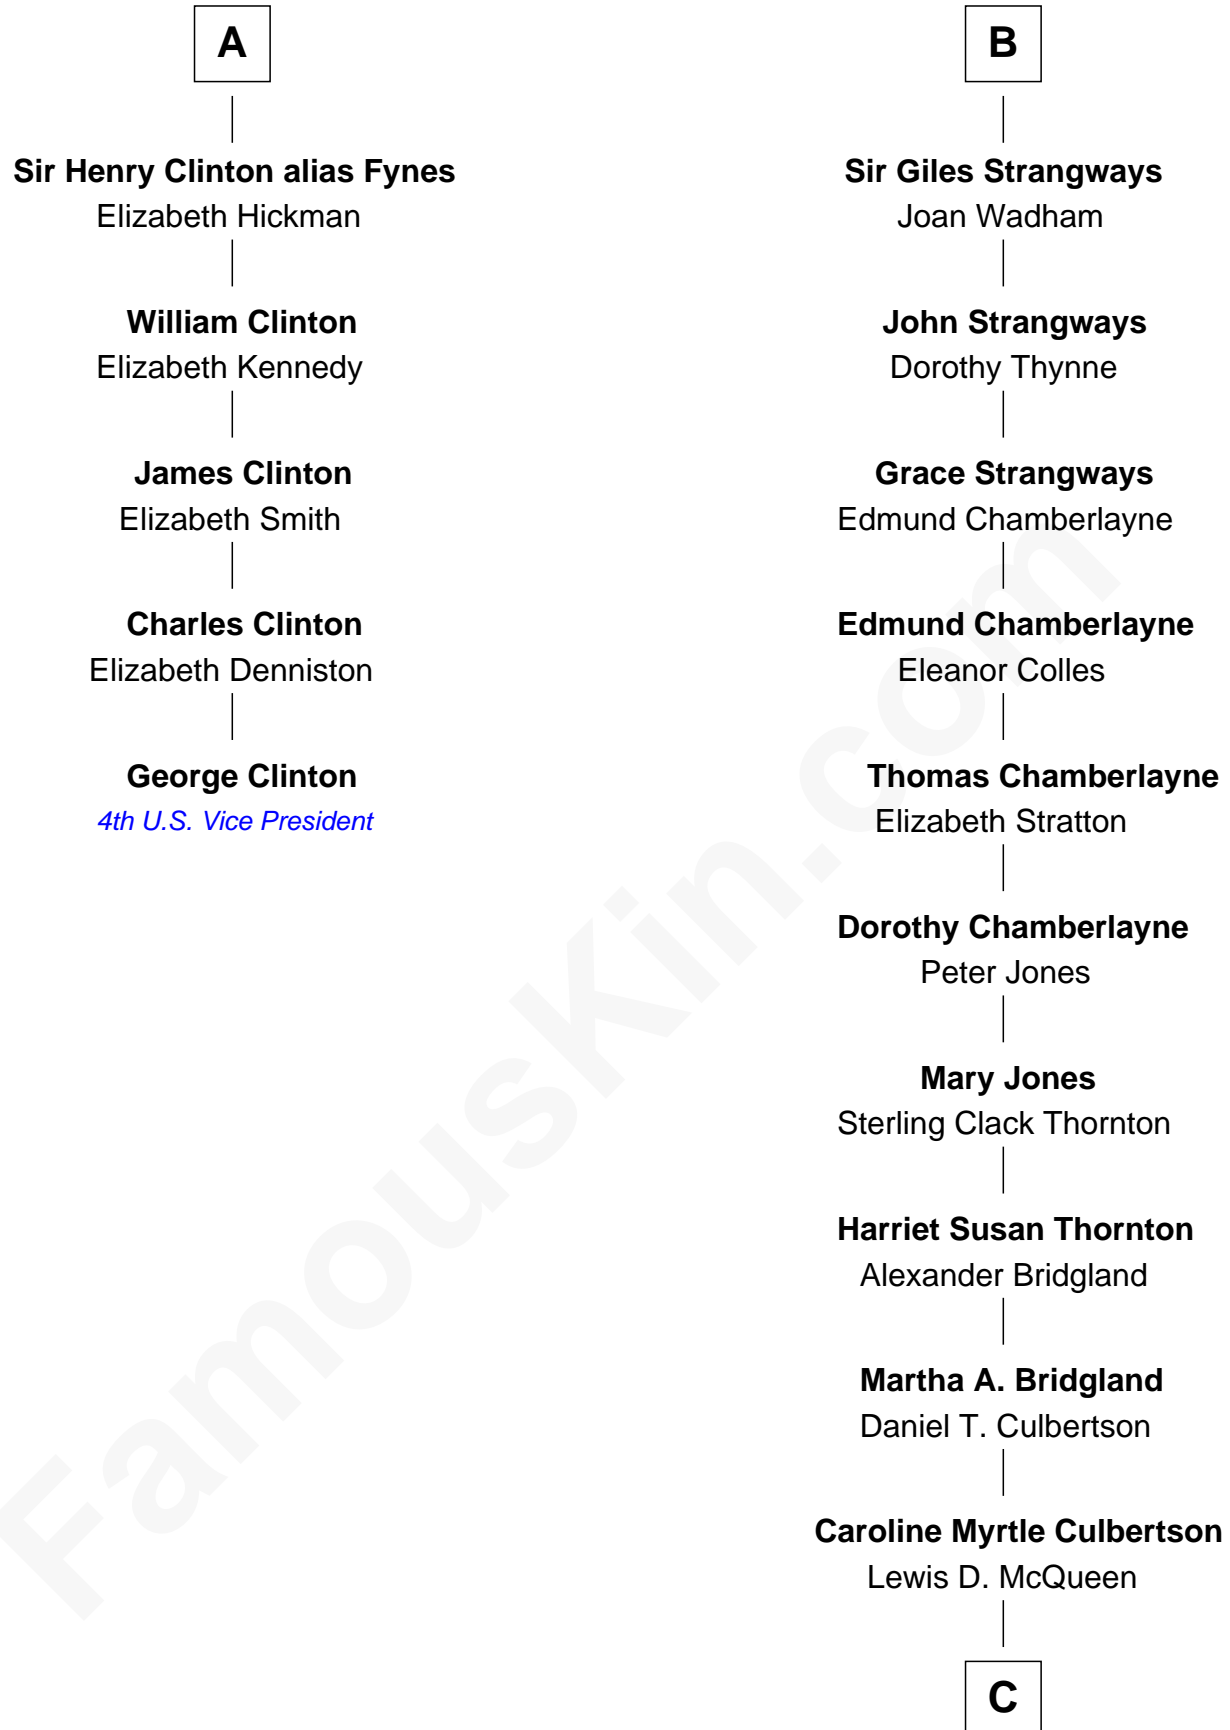

# FamousKin.com Relationship Chart of

**George Clinton**

*4th U.S. Vice President*

11th cousin 7 times removed of

**Steve McQueen**

*Movie Actor*

**Thomas Holand**  
Joan Plantagenet

**John de Holand**  
Elizabeth of Lancaster

**Constance de Holand**

Sir John Grey

**Sir Edmund Grey**  
Katherine Percy

**George Grey**  
Catherine Herbert

**Anne Grey**  
Sir John Hussey

**Bridget Hussey**  
Sir Richard Morrison

**Elizabeth Morrison**  
Sir Henry Clinton

**A**

**Sir Thomas de Holand**  
Alice Fitzalan

**Eleanor Holand**  
Roger Mortimer

**Anne de Mortimer**  
Richard of York

**Sir Richard Plantagenet**  
Cecily Neville

**Anne of York**  
Sir Thomas St. Leger

**Anne St. Leger**  
Sir George Manners

**Margaret Manners**  
Sir Henry Strangways

**B**

**C**

**William Terence McQueen**

Julian Crawford

**Steve McQueen**

*Movie Actor*