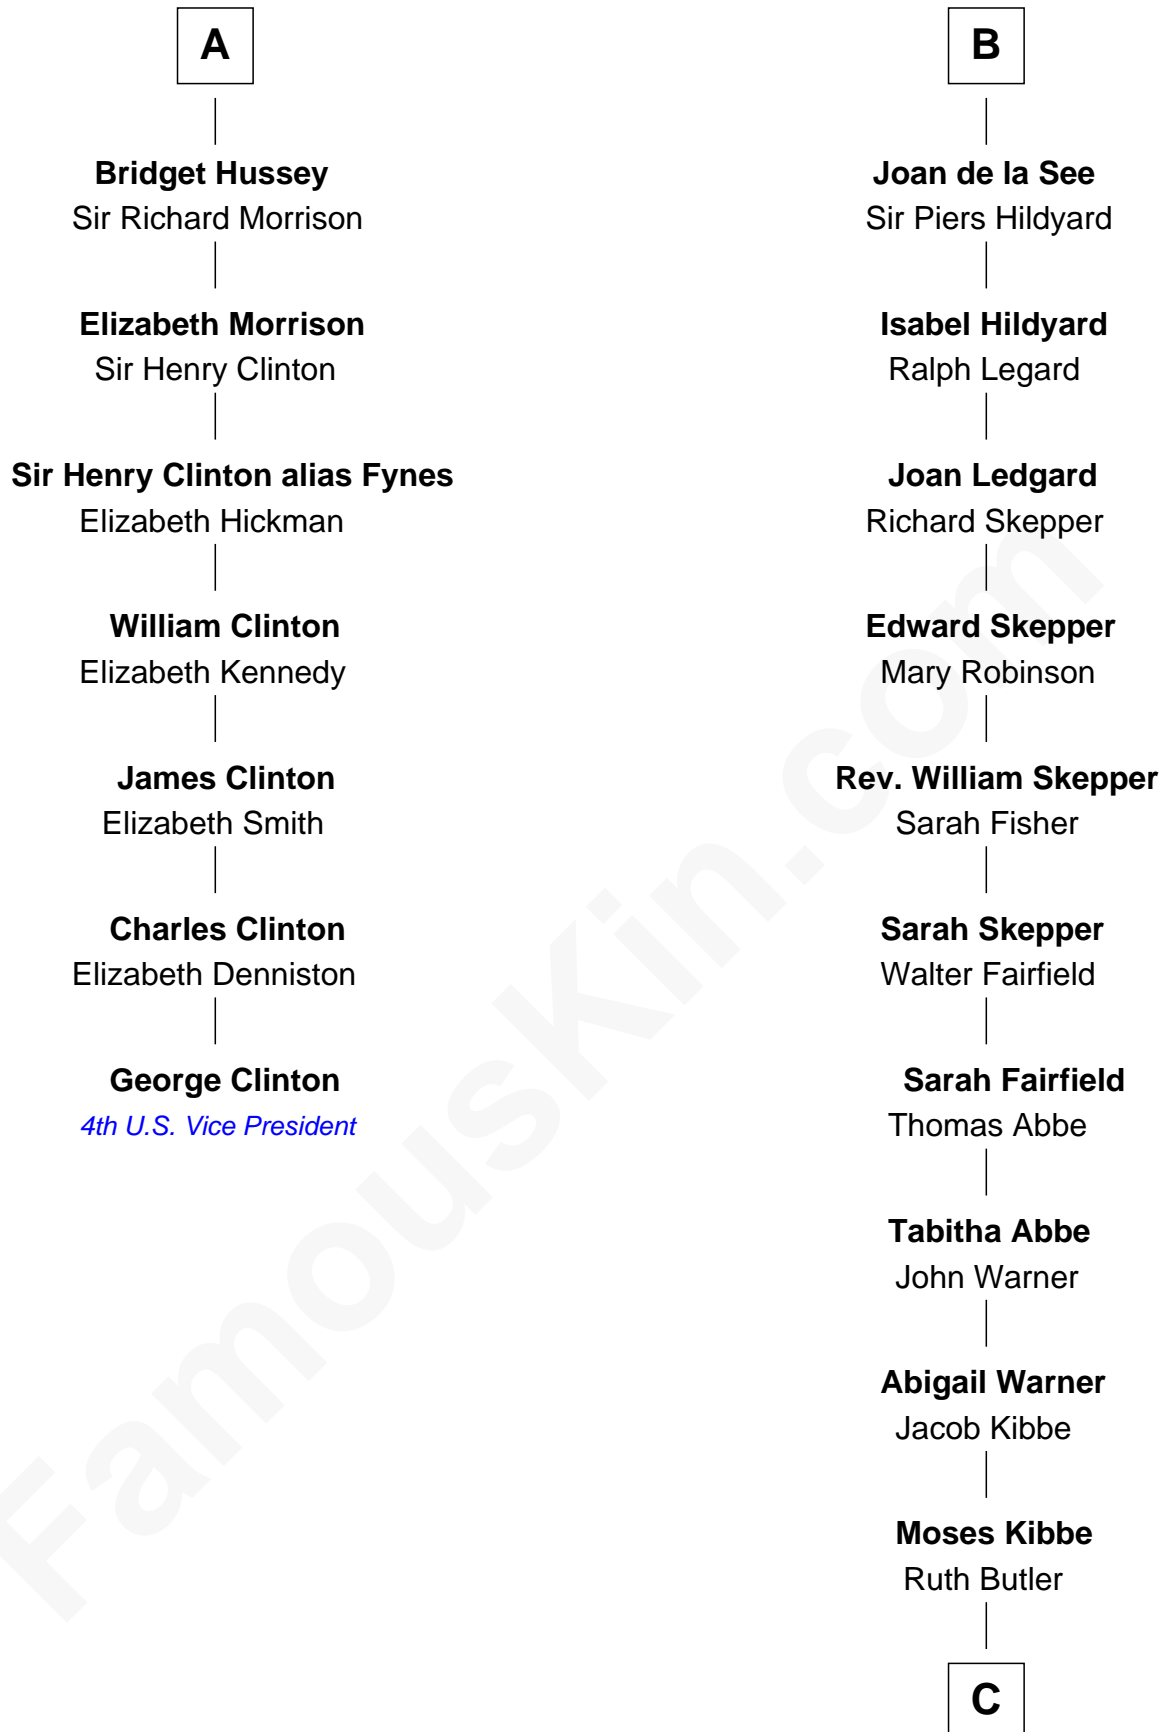

# FamousKin.com Relationship Chart of

**George Clinton**

*4th U.S. Vice President*

13th cousin 8 times removed of

**Roy Rogers**

*Cowboy movie actor and singer*

**William de Ros**  
Maude de Vaux

**Sir William de Ros**  
Margery de Badlesmere

**Thomas de Ros**  
Beatrice de Stafford

**Margaret de Ros**  
Sir Reynold Grey

**Sir John Grey**  
Constance de Holand

**Sir Edmund Grey**  
Katherine Percy

**George Grey**  
Catherine Herbert

**Anne Grey**  
Sir John Hussey

**A**

**Agnes de Ros**  
Pain de Tibetot

**Sir John de Tibetot**  
Margaret de Badlesmere

**Sir Robert de Tibetot**  
Margaret Deincourt

**Elizabeth de Tibetot**  
Sir Philip le Despencer

**Margery Despencer**  
Sir Roger Wentworth

**Sir Philip Wentworth**  
Mary Clifford

**Elizabeth Wentworth**  
Sir Martin de la See

**B**

**C**

—  
**Moses Kibbe**  
Sarah Everman

—  
**Jacintha Kibbe**  
William Womack

—  
**Archer Womack**  
Patricia Adeline Hatchett