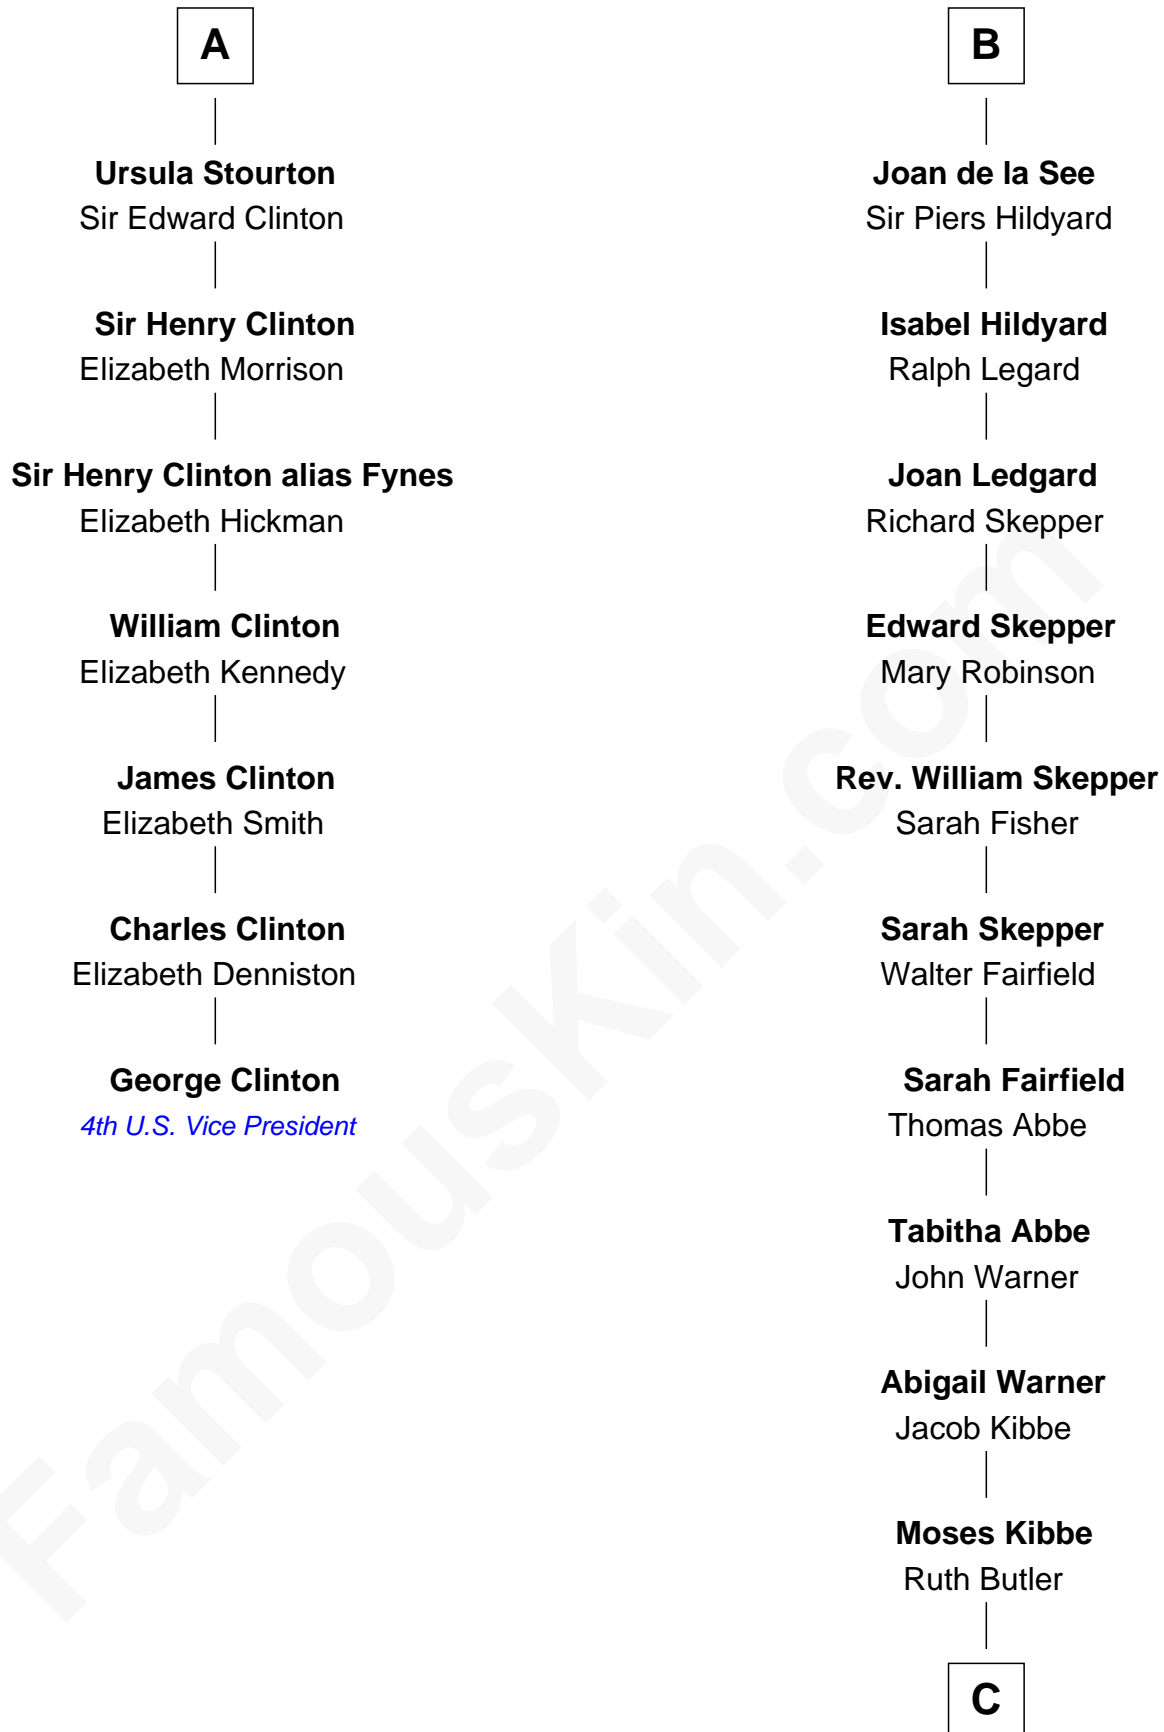

FamousKin.com Relationship Chart of

George Clinton

4th U.S. Vice President

13th cousin 8 times removed of

Roy Rogers

Cowboy movie actor and singer

Eudo la Zouche
Milicent de Cantilupe

Eve la Zouche
Sir Maurice de Berkeley

Thomas de Berkeley
Katherine de Clyvedon

Sir John Berkeley
Elizabeth Betteshorne

Elizabeth Berkeley
Sir John Sutton

Sir John Sutton Dudley
Elizabeth Bramshot

Edmund Dudley
Elizabeth Grey

Elizabeth Dudley
William Stourton

A

Sir William la Zouche
Maud Lovel

Milicent la Zouche
Sir William Deincourt

Margaret Deincourt
Sir Robert de Tibetot

Elizabeth de Tibetot
Sir Philip le Despencer

Margery Despencer
Sir Roger Wentworth

Sir Philip Wentworth
Mary Clifford

Elizabeth Wentworth
Sir Martin de la See

B

C

—
Moses Kibbe
Sarah Everman

—
Jacintha Kibbe
William Womack

—
Archer Womack
Patricia Adeline Hatchett

—
Mattie M. Womack
Andrew E. Slye

—
Roy Rogers
Cowboy movie actor and singer