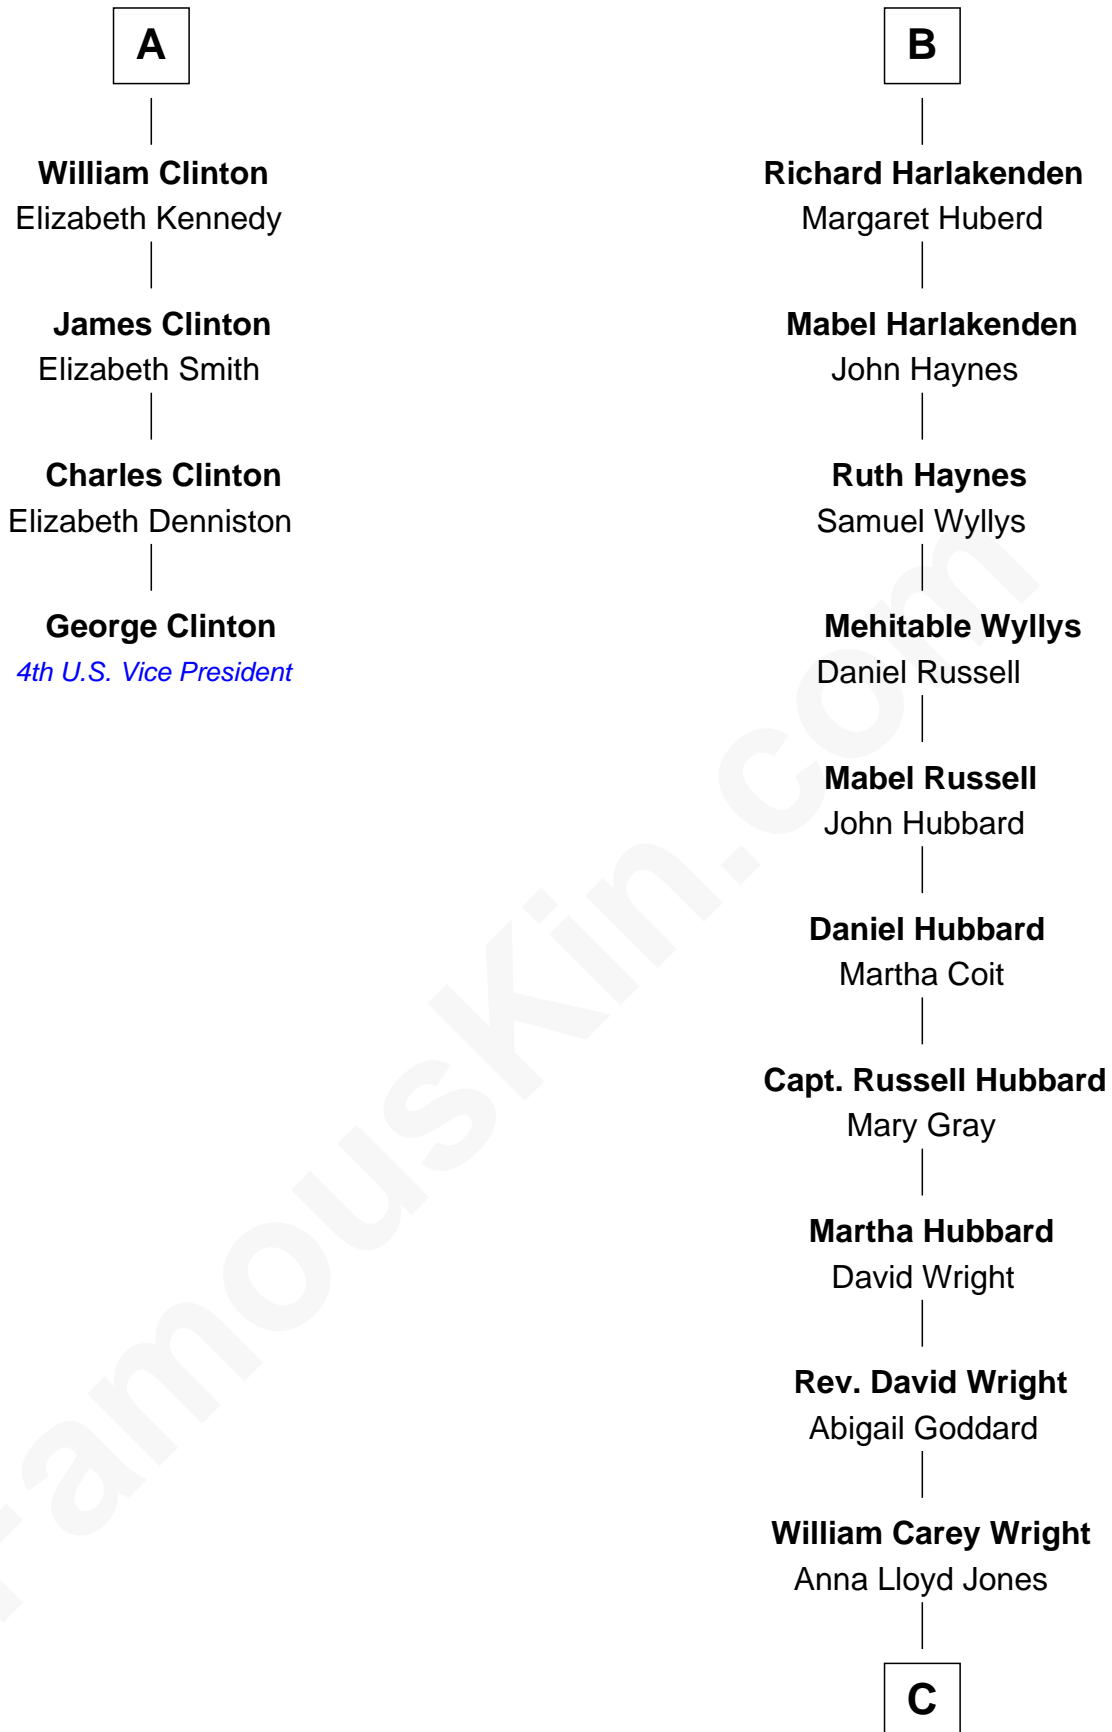

# FamousKin.com Relationship Chart of

**George Clinton**

*4th U.S. Vice President*

10th cousin 9 times removed of

**Anne Baxter**

*Movie Actress*

**Sir Ralph Neville**

Joan Beaufort

**Eleanor Neville**

Sir Henry Percy

**Katherine Percy**

Sir Edmund Grey

**George Grey**

Catherine Herbert

**Anne Grey**

Sir John Hussey

Alice Montagu

**Alice de Neville**

Sir Henry FitzHugh

**Alice FitzHugh**

Sir John Fiennes

**Thomas Fiennes**

Anne Bouchier

**Catherine Fiennes**

Richard Loudenoys

**Mary Loudenoys**

Thomas Harlakenden

**Roger Harlakenden**

-----

**B**

**C**

**Frank Lloyd Wright**