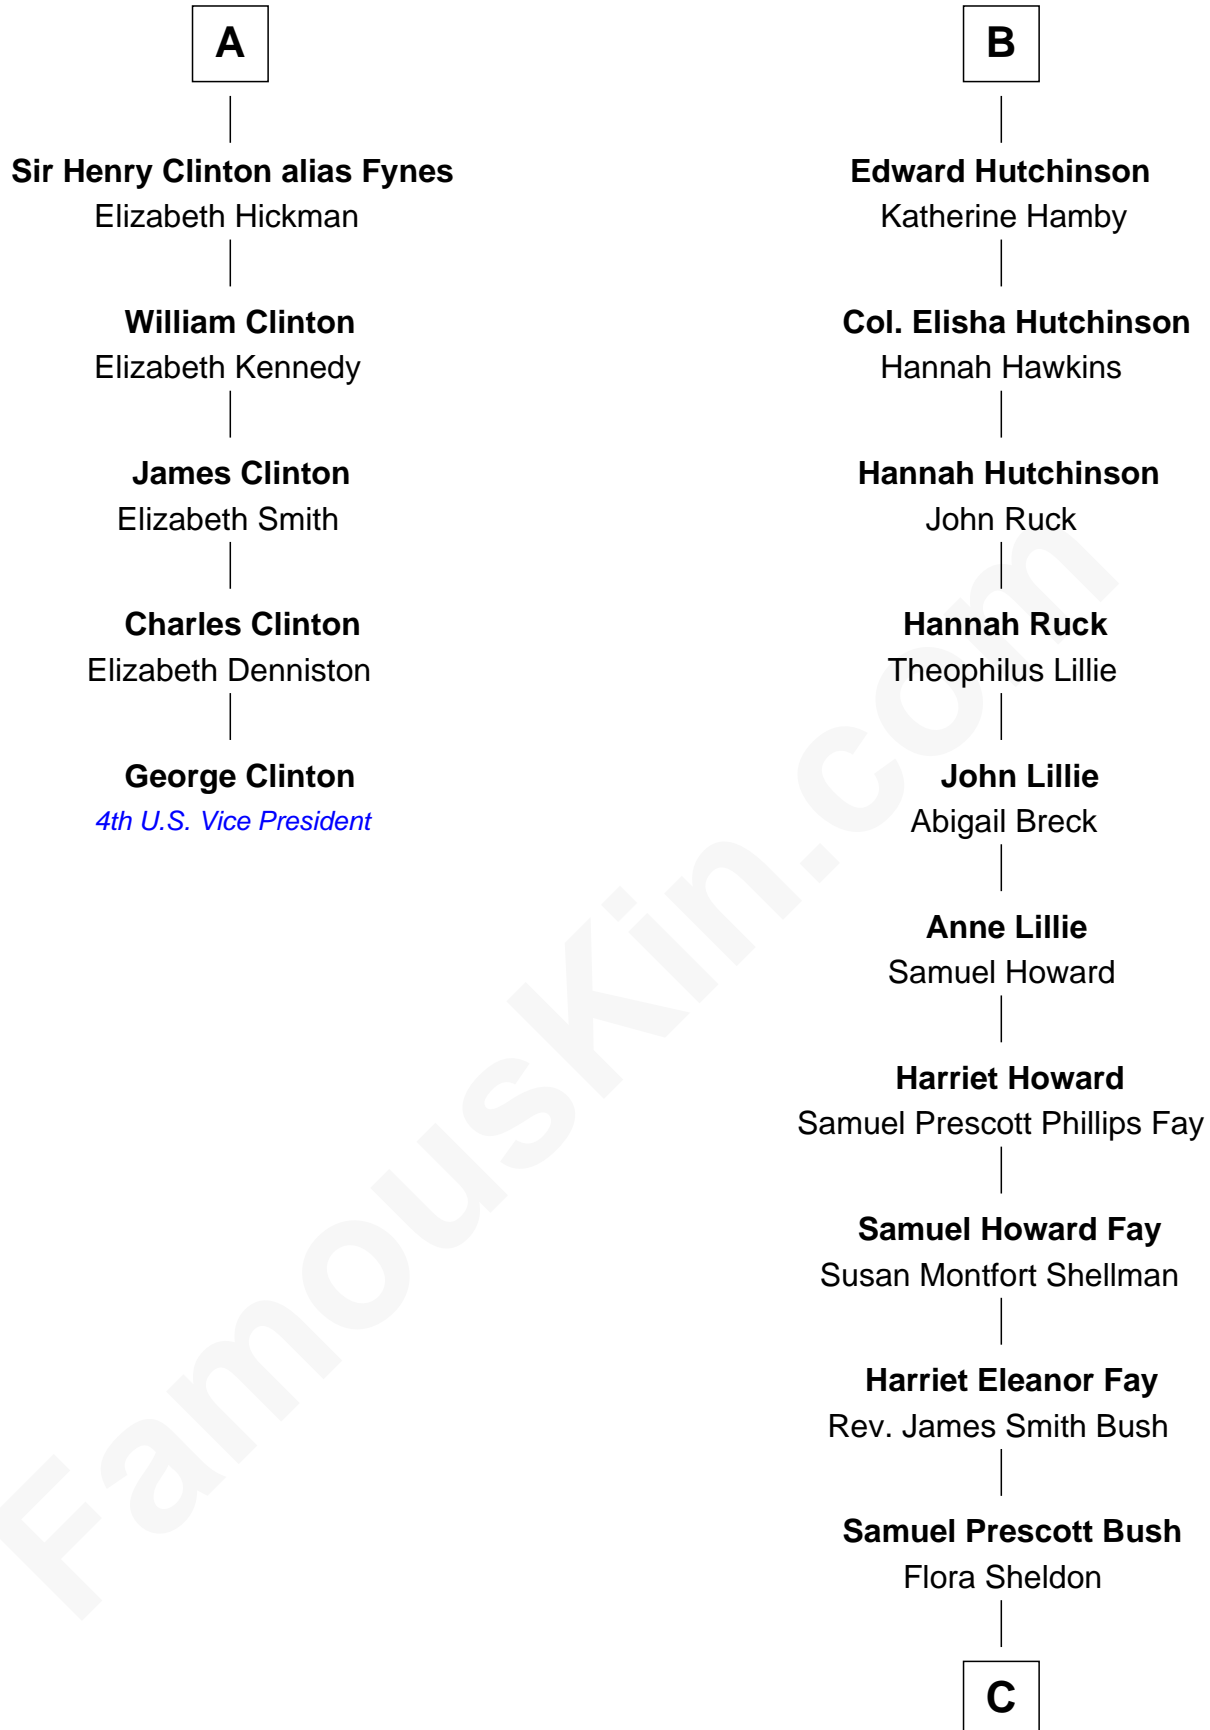

# FamousKin.com Relationship Chart of

**George Clinton**

*4th U.S. Vice President*

11th cousin 7 times removed of

**George H. W. Bush**

*41st U.S. President*

**Sir Walter Blount**

Sancha de Ayala

C

Prescott Sheldon Bush

Dorothy Wear Walker

George H. W. Bush

*41st U.S. President*

FamousKin.com