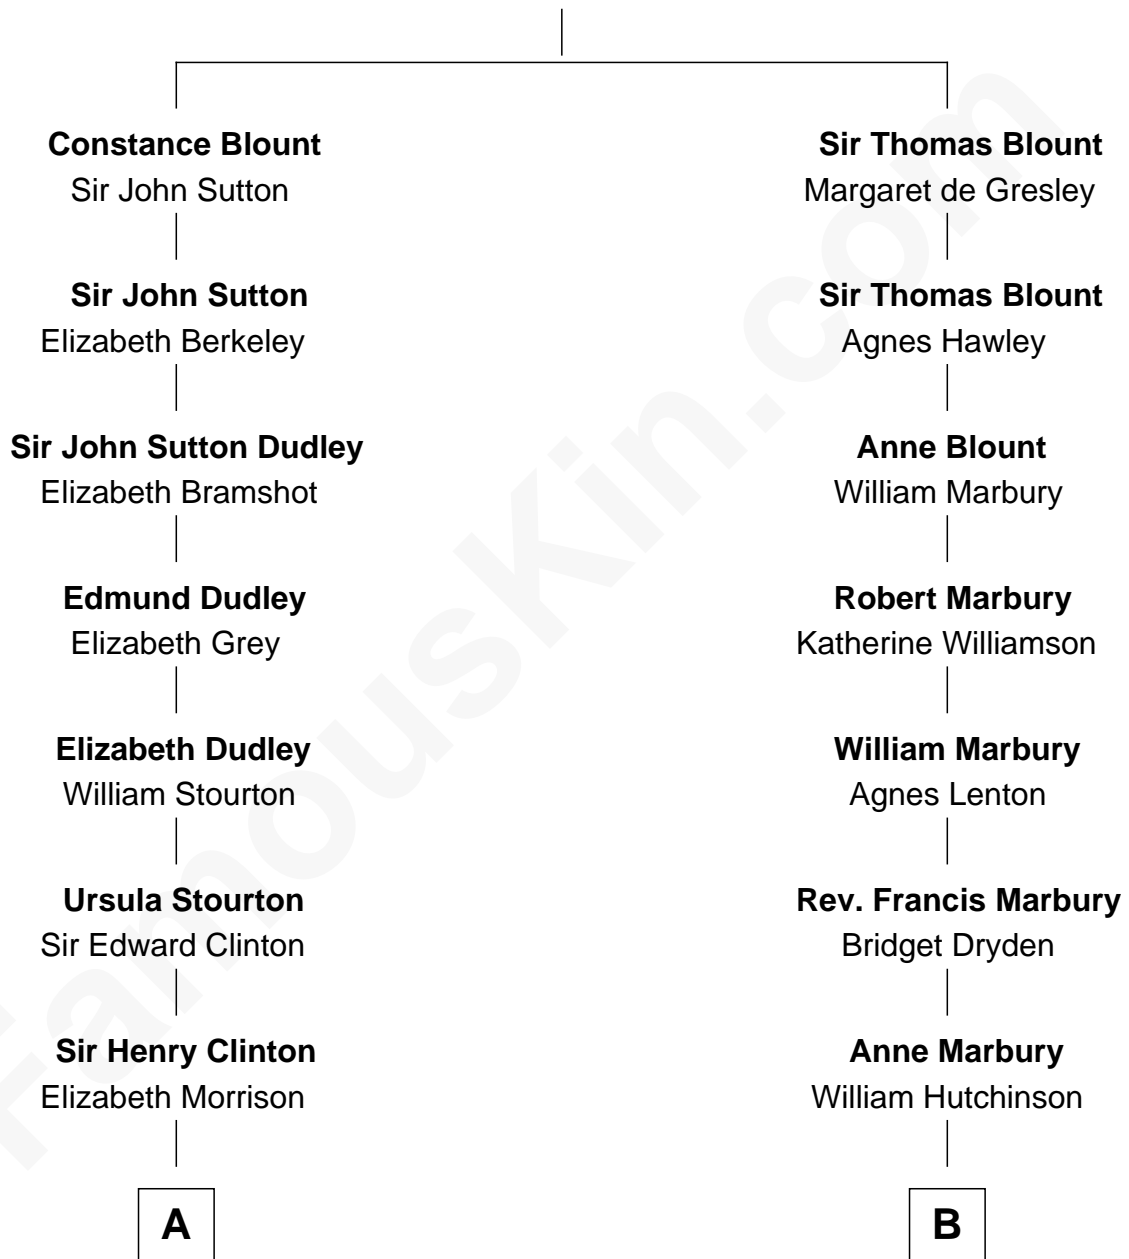

# FamousKin.com Relationship Chart of

**George Clinton**

*4th U.S. Vice President*

11th cousin 7 times removed of

**George H. W. Bush**

*41st U.S. President*

**Sir Walter Blount**

Sancha de Ayala

C

Prescott Sheldon Bush

Dorothy Wear Walker

George H. W. Bush

*41st U.S. President*

FamousKin.com