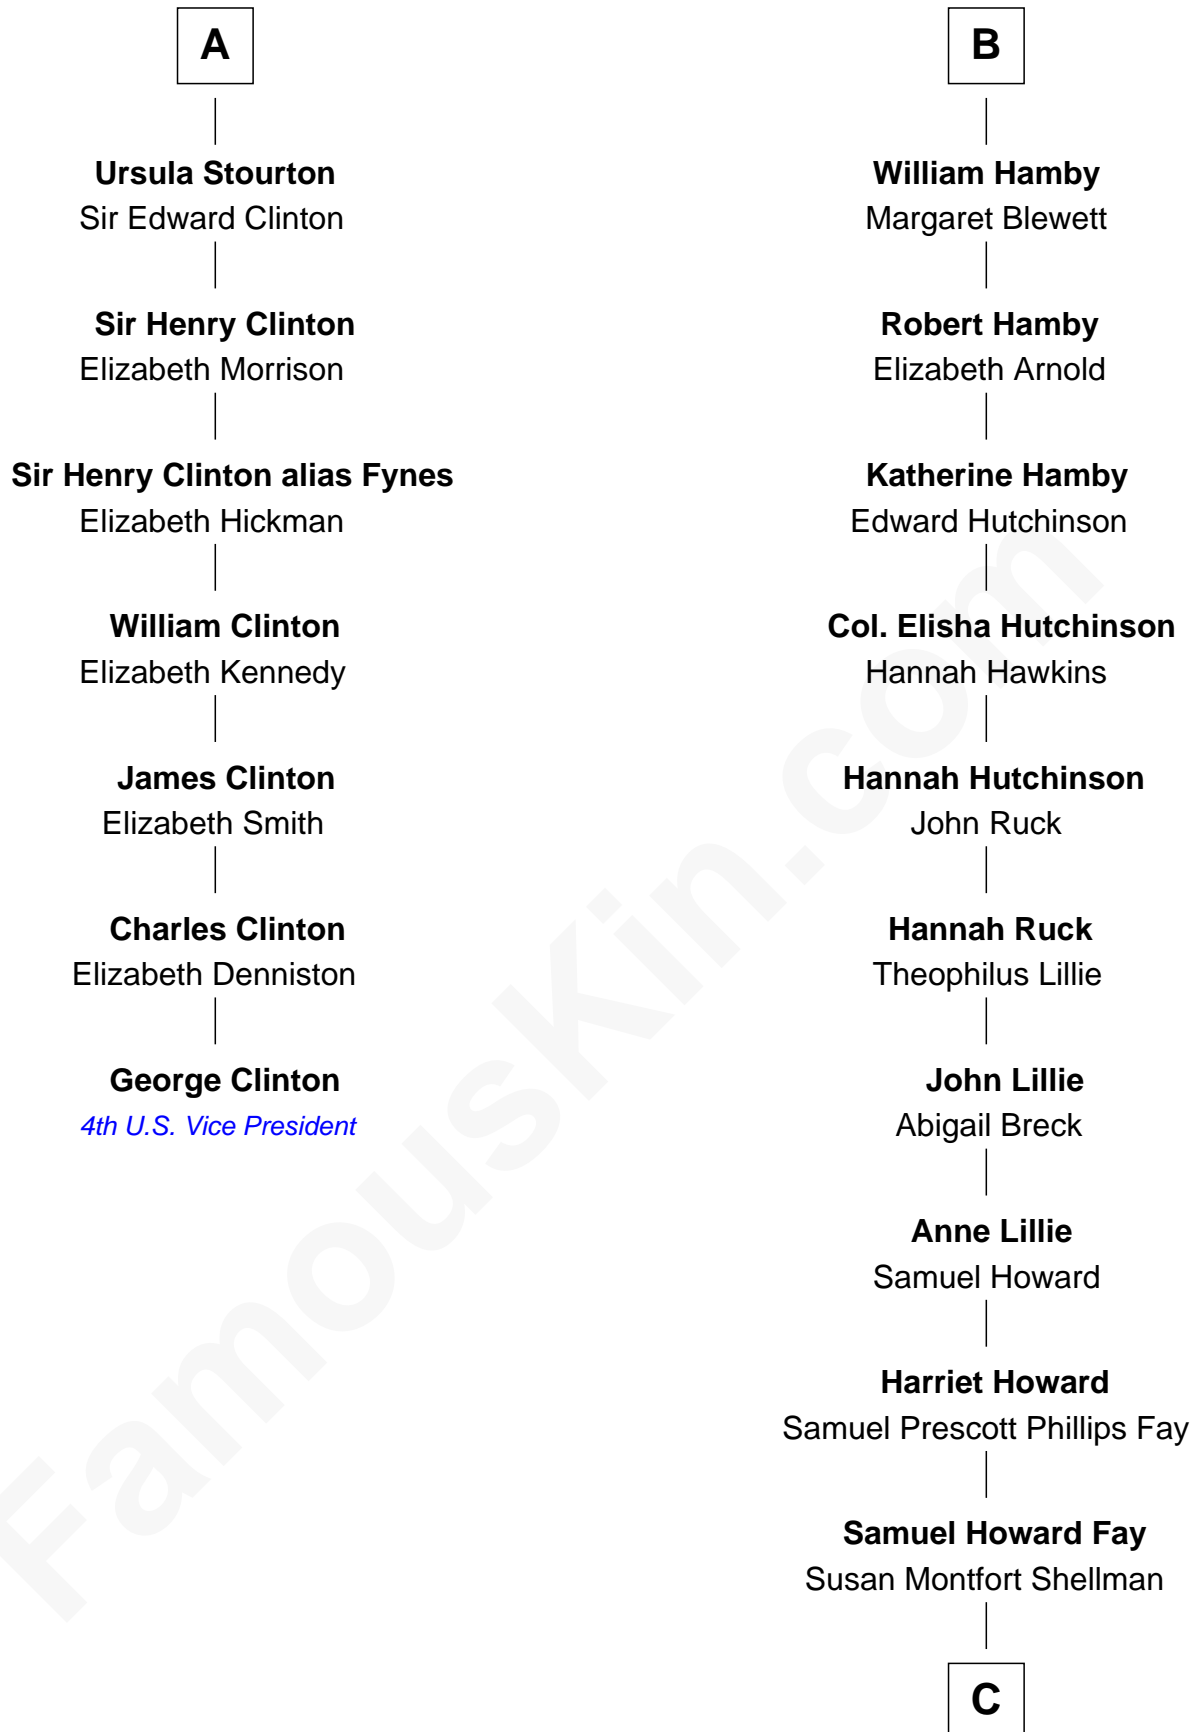

FamousKin.com Relationship Chart of

George Clinton

4th U.S. Vice President

13th cousin 7 times removed of

George H. W. Bush

41st U.S. President

Sir Philip le Despencer

Joan de Cobham

Sir Andrew Luttrell

Sir Andrew Luttrell

Joan Tailboys

Hawise Luttrell

Sir Godfrey Hilton

Sir Godfrey Hilton

Margery Willoughby

Elizabeth Hilton

Richard Thimbleby

Anne Thimbleby

John Booth

Eleanor Booth

Edward Hamby

B

C

Harriet Eleanor Fay
Rev. James Smith Bush

Samuel Prescott Bush
Flora Sheldon

Prescott Sheldon Bush
Dorothy Wear Walker

George H. W. Bush
41st U.S. President

FamousKin.com