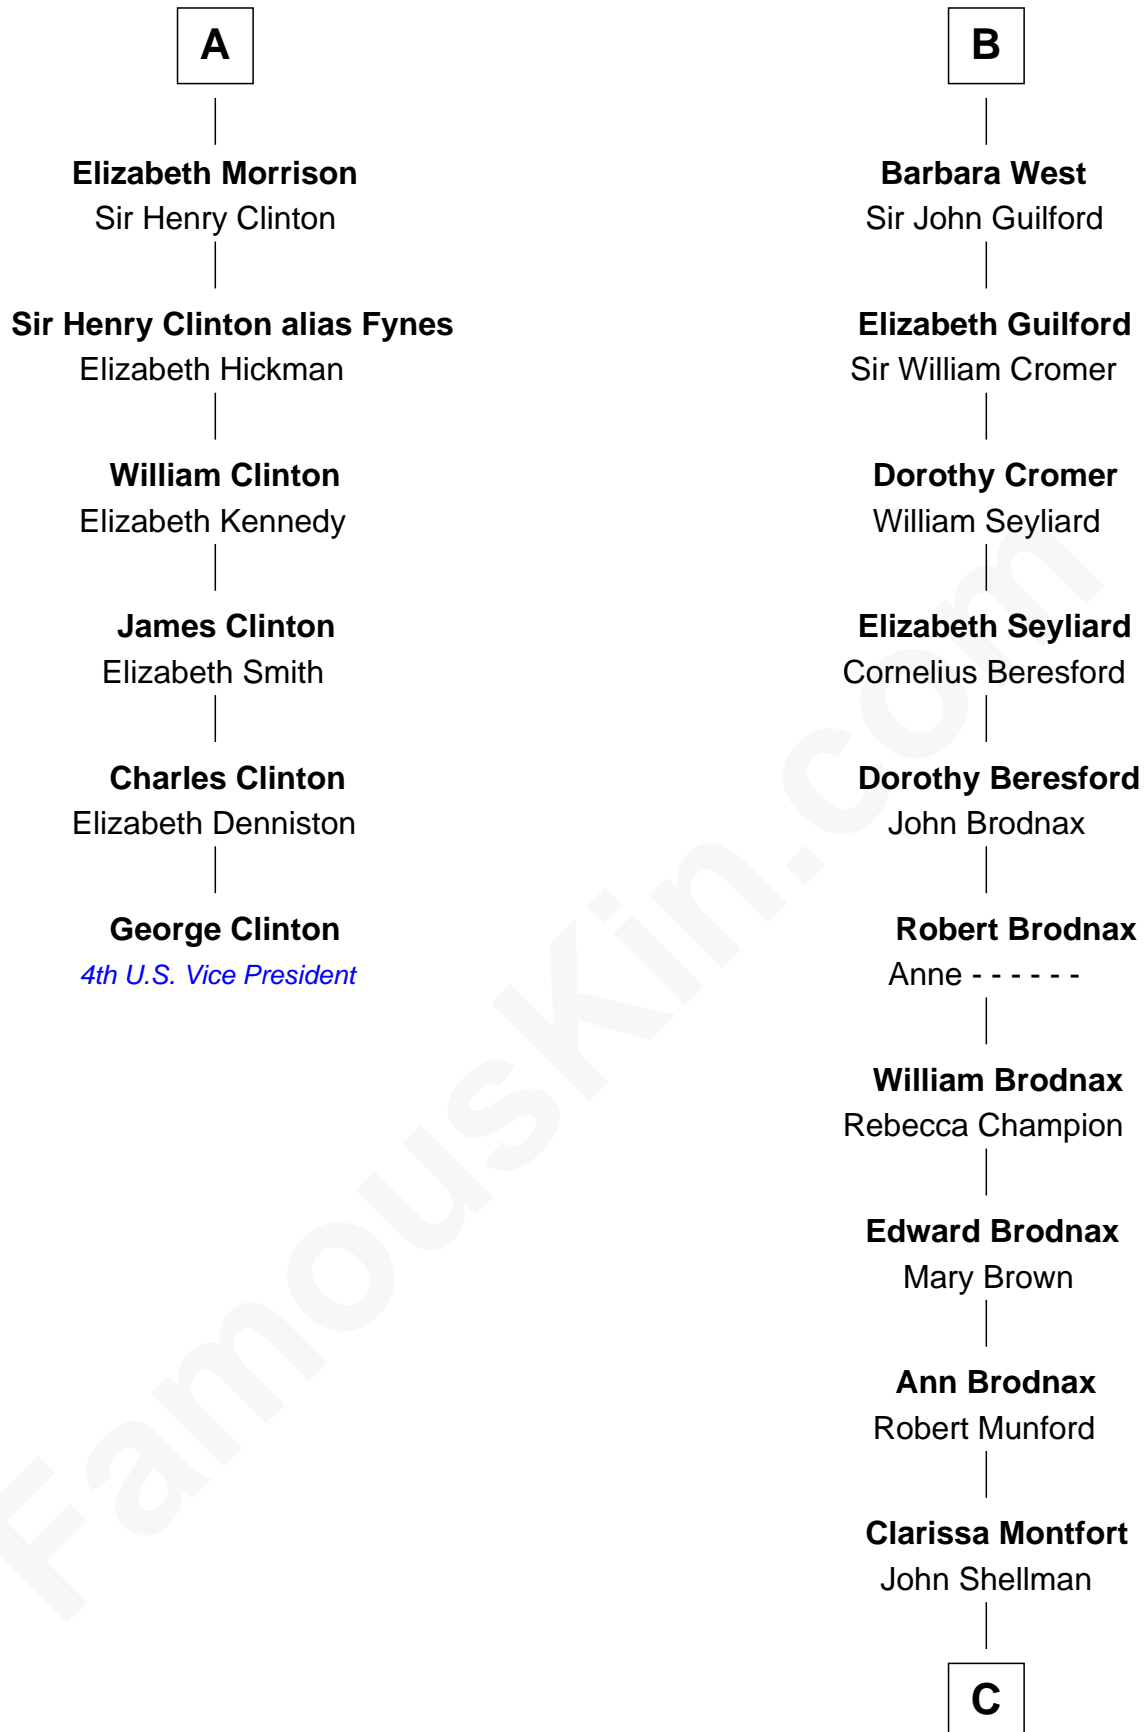

FamousKin.com Relationship Chart of

George Clinton

4th U.S. Vice President

12th cousin 9 times removed of

George H. W. Bush

41st U.S. President

C

—
Susan Montfort Shellman

Samuel Howard Fay

—
Harriet Eleanor Fay

Rev. James Smith Bush

—
Samuel Prescott Bush

Flora Sheldon

—
Prescott Sheldon Bush

Dorothy Wear Walker

—
George H. W. Bush

41st U.S. President

FamousKin.com