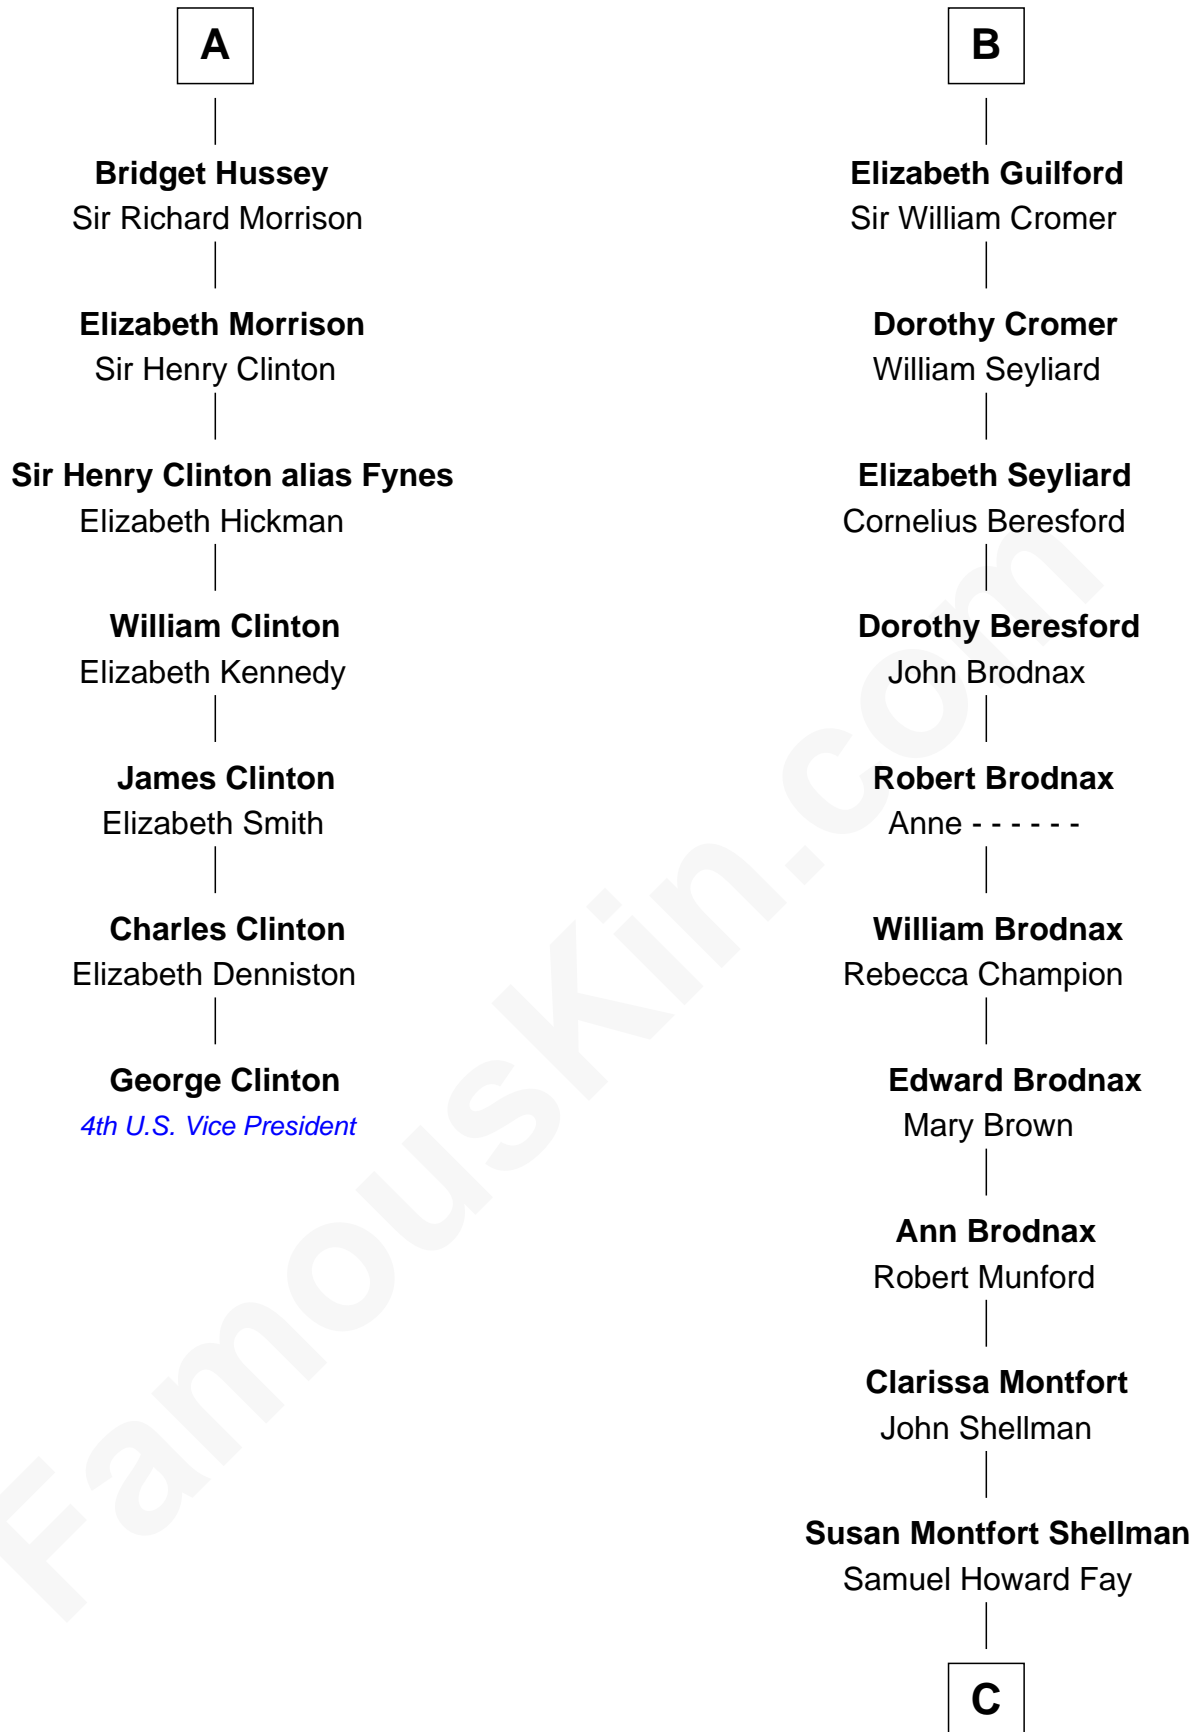

**Henry of Lancaster**  
Isabella de Beaumont

**Blanche of Lancaster**  
John of Gaunt

**Elizabeth of Lancaster**  
John de Holand

**Constance de Holand**  
Sir John Grey

**Sir Edmund Grey**  
Katherine Percy

**George Grey**  
Catherine Herbert

**Anne Grey**  
Sir John Hussey

**A**

**Joan of Lancaster**  
John de Mowbray

**Eleanor Mowbray**  
Roger de la Warre

**Joan de la Warre**  
Sir Thomas West

**Sir Reynold West**  
Margaret Thorley

**Sir Richard West**  
Katherine Hungerford

**Sir Thomas West**  
Eleanor Copley

**Barbara West**  
Sir John Guilford

**B**

**C**

**Harriet Eleanor Fay**  
Rev. James Smith Bush

**Samuel Prescott Bush**  
Flora Sheldon

**Prescott Sheldon Bush**  
Dorothy Wear Walker

**George H. W. Bush**  
*41st U.S. President*

FamousKin.com